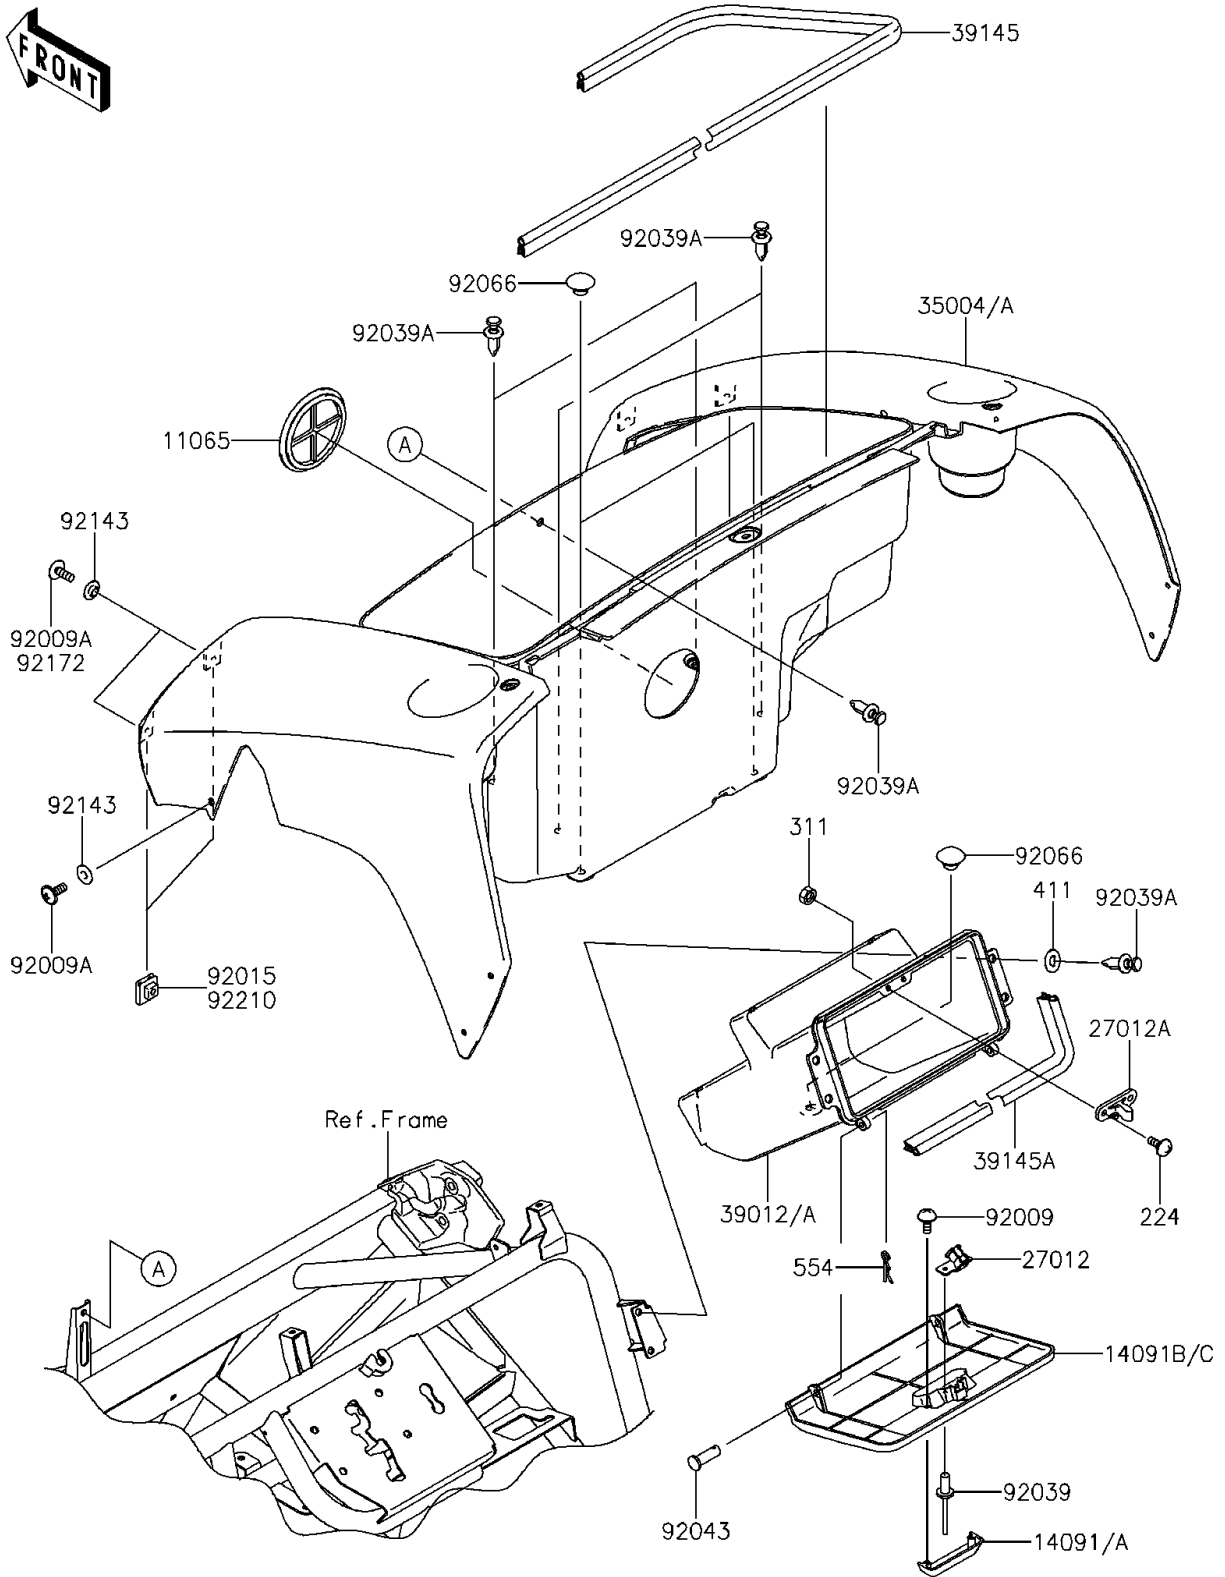

2012 MULE™ 610 4x4 XC CAMO PARTS DIAGRAM

Front Box

F2135

2012 MULE™ 610 4x4 XC CAMO PARTS LIST

Front Box

ITEM NAME	PART NUMBER	QUANTITY
CAP,F.BLACK (Ref # 11065)	11065-1053-6Z	1
COVER,STORAGE GRIP,F.BLACK (Ref # 14091A)	14091-1659-6Z	1
COVER,CONTROL PANEL,F.BLACK (Ref # 14091C)	14091-1660-6Z	1
HOOK (Ref # 27012)	27012-1607	1
HOOK (Ref # 27012A)	27012-1612	1
FENDER-FRONT,STORAGE,CAMO (Ref # 35004)	35004-0049-16P	1
CASE-STORAGE,F.BLACK (Ref # 39012A)	39012-1061-6Z	1
TRIM-SEAL,L=1940 (Ref # 39145)	39145-0007	1
TRIM-SEAL,L=774 (Ref # 39145A)	39145-1130	1
SCREW,TAPPING,4X12 (Ref # 92009)	92009-1444	2
SCREW,6X16 (Ref # 92009A)	92009-1621	2
RIVET (Ref # 92039)	92039-1041	2
RIVET (Ref # 92039A)	92039-1229	9
PIN,6X14.5 (Ref # 92043)	92043-125	2
PLUG (Ref # 92066)	92066-1485	3
COLLAR (Ref # 92143)	92143-1087	6
SCREW,TAPPING,6X20 (Ref # 92172)	92172-0488	4
NUT,LEAF SPRING,6MM (Ref # 92210)	92210-0624	4
SCREW-PAN-WP-CROS,4X12 (Ref # 224)	224AB0412	2
NUT-HEX (Ref # 311)	311AB0400	2
WASHER-PLAIN (Ref # 411)	411AA0800	4
PIN-SNAP (Ref # 554)	554DA0600	2