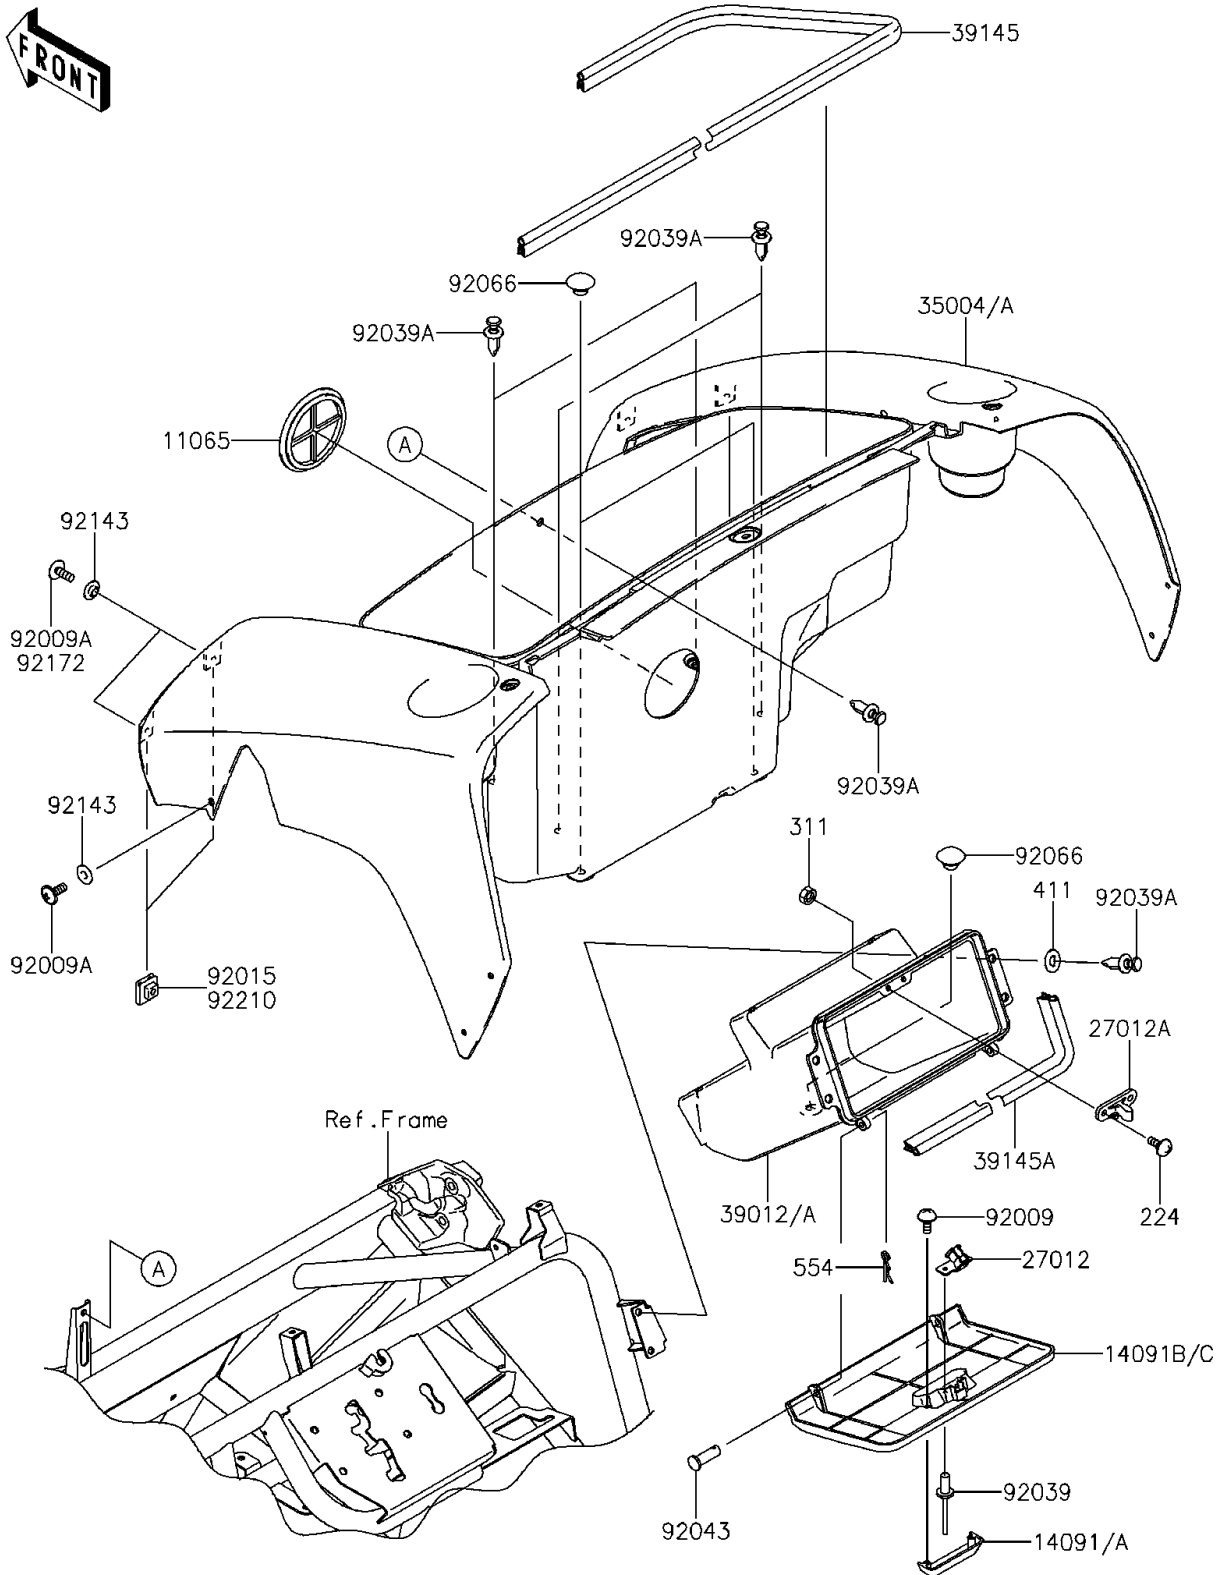

2015 MULE™ 610 4x4 XC CAMO PARTS DIAGRAM

Front Box

F2135

2015 MULE™ 610 4x4 XC CAMO PARTS LIST

Front Box

ITEM NAME	PART NUMBER	QUANTITY
CAP,F.BLACK (Ref # 11065)	11065-1053-6Z	1
COVER,STORAGE GRIP,F.BLACK (Ref # 14091A)	14091-1659-6Z	1
COVER,CONTROL PANEL,F.BLACK (Ref # 14091C)	14091-1660-6Z	1
HOOK (Ref # 27012)	27012-1607	1
HOOK (Ref # 27012A)	27012-1612	1
FENDER-FRONT,STORAGE,CAMO (Ref # 35004A)	35004-0049-42H	1
CASE-STORAGE,F.BLACK (Ref # 39012A)	39012-1061-6Z	1
TRIM-SEAL,L=1940 (Ref # 39145)	39145-0007	1
TRIM-SEAL,L=774 (Ref # 39145A)	39145-1130	1
SCREW,TAPPING,4X12 (Ref # 92009)	92009-1444	2
SCREW,6X16 (Ref # 92009A)	92009-1621	2
RIVET (Ref # 92039)	92039-1041	2
RIVET (Ref # 92039A)	92039-1229	9
PIN,6X14.5 (Ref # 92043)	92043-125	2
PLUG (Ref # 92066)	92066-1485	3
COLLAR (Ref # 92143)	92143-1087	6
SCREW,TAPPING,6X20 (Ref # 92172)	92172-0488	4
NUT,LEAF SPRING,6MM (Ref # 92210)	92210-0624	4
SCREW-PAN-WP-CROS,4X12 (Ref # 224)	224AB0412	2
NUT-HEX (Ref # 311)	311AB0400	2
WASHER-PLAIN (Ref # 411)	411AA0800	4
PIN-SNAP (Ref # 554)	554DA0600	2