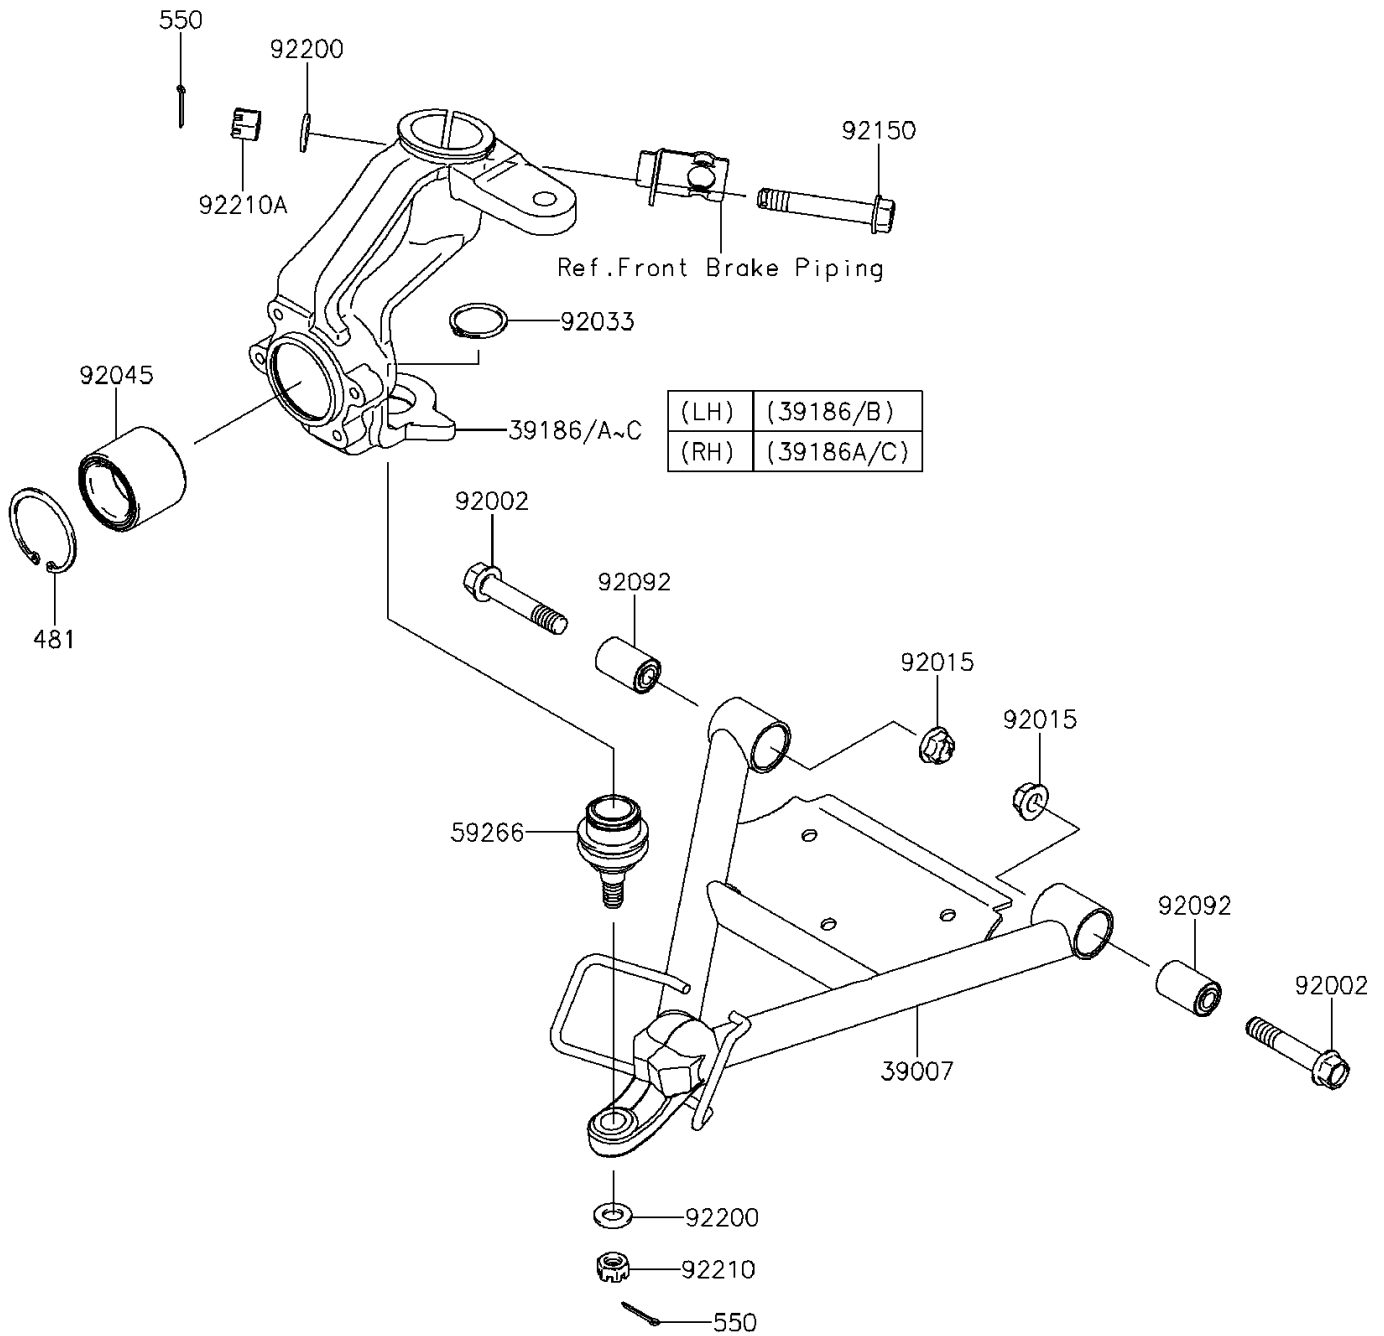

2012 MULE™ 610 4x4 XC CAMO PARTS DIAGRAM

Suspension

F2150

2012 MULE™ 610 4x4 XC CAMO PARTS LIST

Suspension

ITEM NAME	PART NUMBER	QUANTITY
ARM-SUSP (Ref # 39007)	39007-0029	2
KNUCKLE,LH (Ref # 39186)	39186-0061	1
KNUCKLE,RH (Ref # 39186A)	39186-0062	1
JOINT-BALL (Ref # 59266)	59266-1080	2
BOLT,ROD,12MM (Ref # 92002)	92002-1757	4
NUT,12MM (Ref # 92015)	92015-1706	4
RING-SNAP,C-TYPE,32MM (Ref # 92033)	92033-1262	2
BEARING-BALL,DAC2552W-7CS31 (Ref # 92045)	92045-0102	2
BUSHING-RUBBER (Ref # 92092)	92092-005	4
BOLT,FLANGED,12X72 (Ref # 92150)	92150-1356	2
WASHER,12.3X23X2.3 (Ref # 92200)	92200-1004	4
NUT,CASTLE,12MM (Ref # 92210)	92210-0395	2
NUT,12MM (Ref # 92210A)	92210-7501	2
CIRCLIP (Ref # 481)	481J5200	2
PIN-COTTER,3.0X25 (Ref # 550)	550AA3025	4