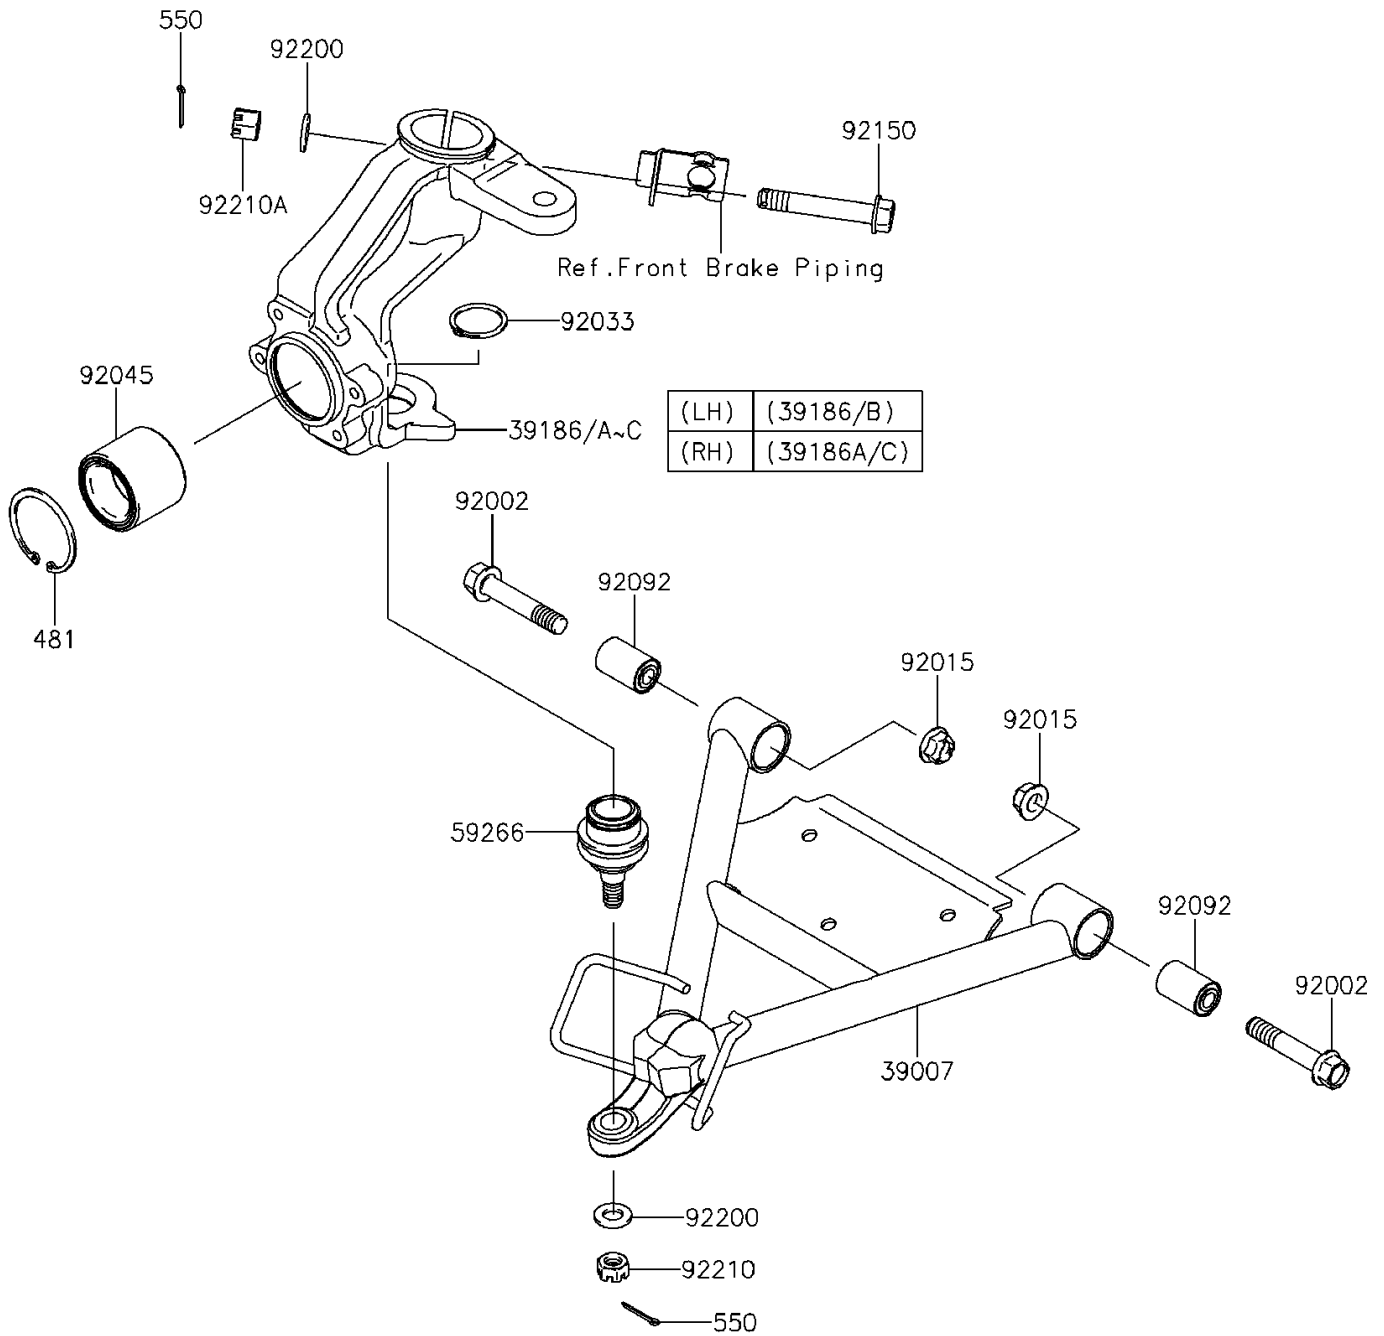

# 2014 MULE™ 610 4x4 XC CAMO PARTS DIAGRAM

Suspension

F2150

## 2014 MULE™ 610 4x4 XC CAMO PARTS LIST

### Suspension

ITEM NAME	PART NUMBER	QUANTITY
ARM-SUSP (Ref # 39007)	39007-0029	2
KNUCKLE,LH (Ref # 39186B)	39186-0314	1
KNUCKLE,RH (Ref # 39186C)	39186-0315	1
JOINT-BALL (Ref # 59266)	59266-1080	2
BOLT,ROD,12MM (Ref # 92002)	92002-1757	4
NUT,12MM (Ref # 92015)	92015-1706	4
RING-SNAP,C-TYPE,32MM (Ref # 92033)	92033-1262	2
BEARING-BALL,DAC2552W-7CS31 (Ref # 92045)	92045-0102	2
BUSHING-RUBBER (Ref # 92092)	92092-005	4
BOLT,FLANGED,12X72 (Ref # 92150)	92150-1356	2
WASHER,12.3X23X2.3 (Ref # 92200)	92200-1004	4
NUT,CASTLE,12MM (Ref # 92210)	92210-0395	2
NUT,12MM (Ref # 92210A)	92210-7501	2
CIRCLIP (Ref # 481)	481J5200	2
PIN-COTTER,3.0X25 (Ref # 550)	550AA3025	4