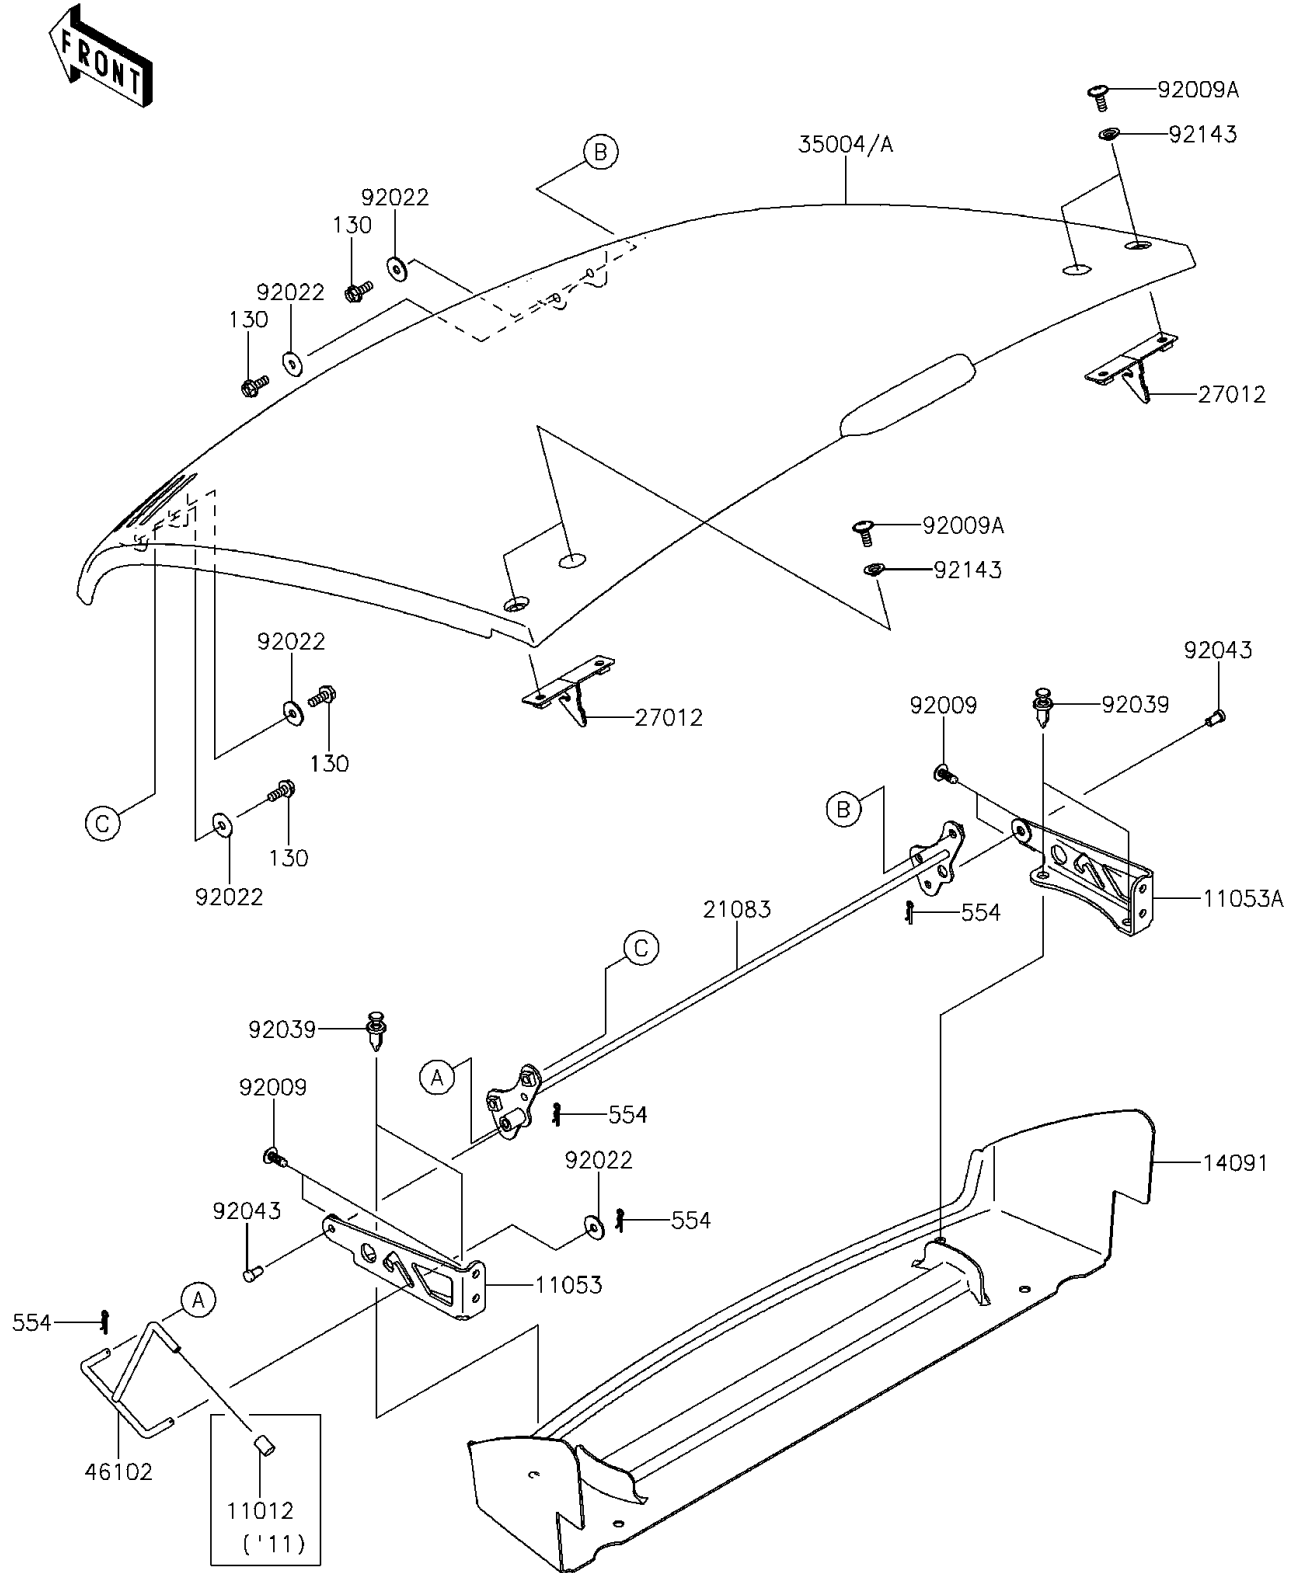

2014 MULE™ 610 4x4 XC CAMO PARTS DIAGRAM

Fenders

F2170

2014 MULE™ 610 4x4 XC CAMO PARTS LIST

Fenders

ITEM NAME	PART NUMBER	QUANTITY
BRACKET,LH (Ref # 11053)	11053-1451	1
BRACKET,RH (Ref # 11053A)	11053-1452	1
COVER (Ref # 14091)	14091-0368	1
ARM (Ref # 21083)	21083-0021	1
HOOK (Ref # 27012)	27012-0065	2
FENDER-FRONT,HOOD,CAMOUFLAGE (Ref # 35004)	35004-0036-16P	1
ROD (Ref # 46102)	46102-0048	1
SCREW,TAPPING,6X16 (Ref # 92009)	92009-1166	4
SCREW,6X16 (Ref # 92009A)	92009-1621	4
WASHER,6.5X20X1.6,BLACK (Ref # 92022)	92022-1346	5
RIVET (Ref # 92039)	92039-1229	4
PIN,6X9 (Ref # 92043)	92043-1626	2
COLLAR (Ref # 92143)	92143-1087	4
BOLT-FLANGED,6X16 (Ref # 130)	130BB0616	4
PIN-SNAP (Ref # 554)	554DA0600	4