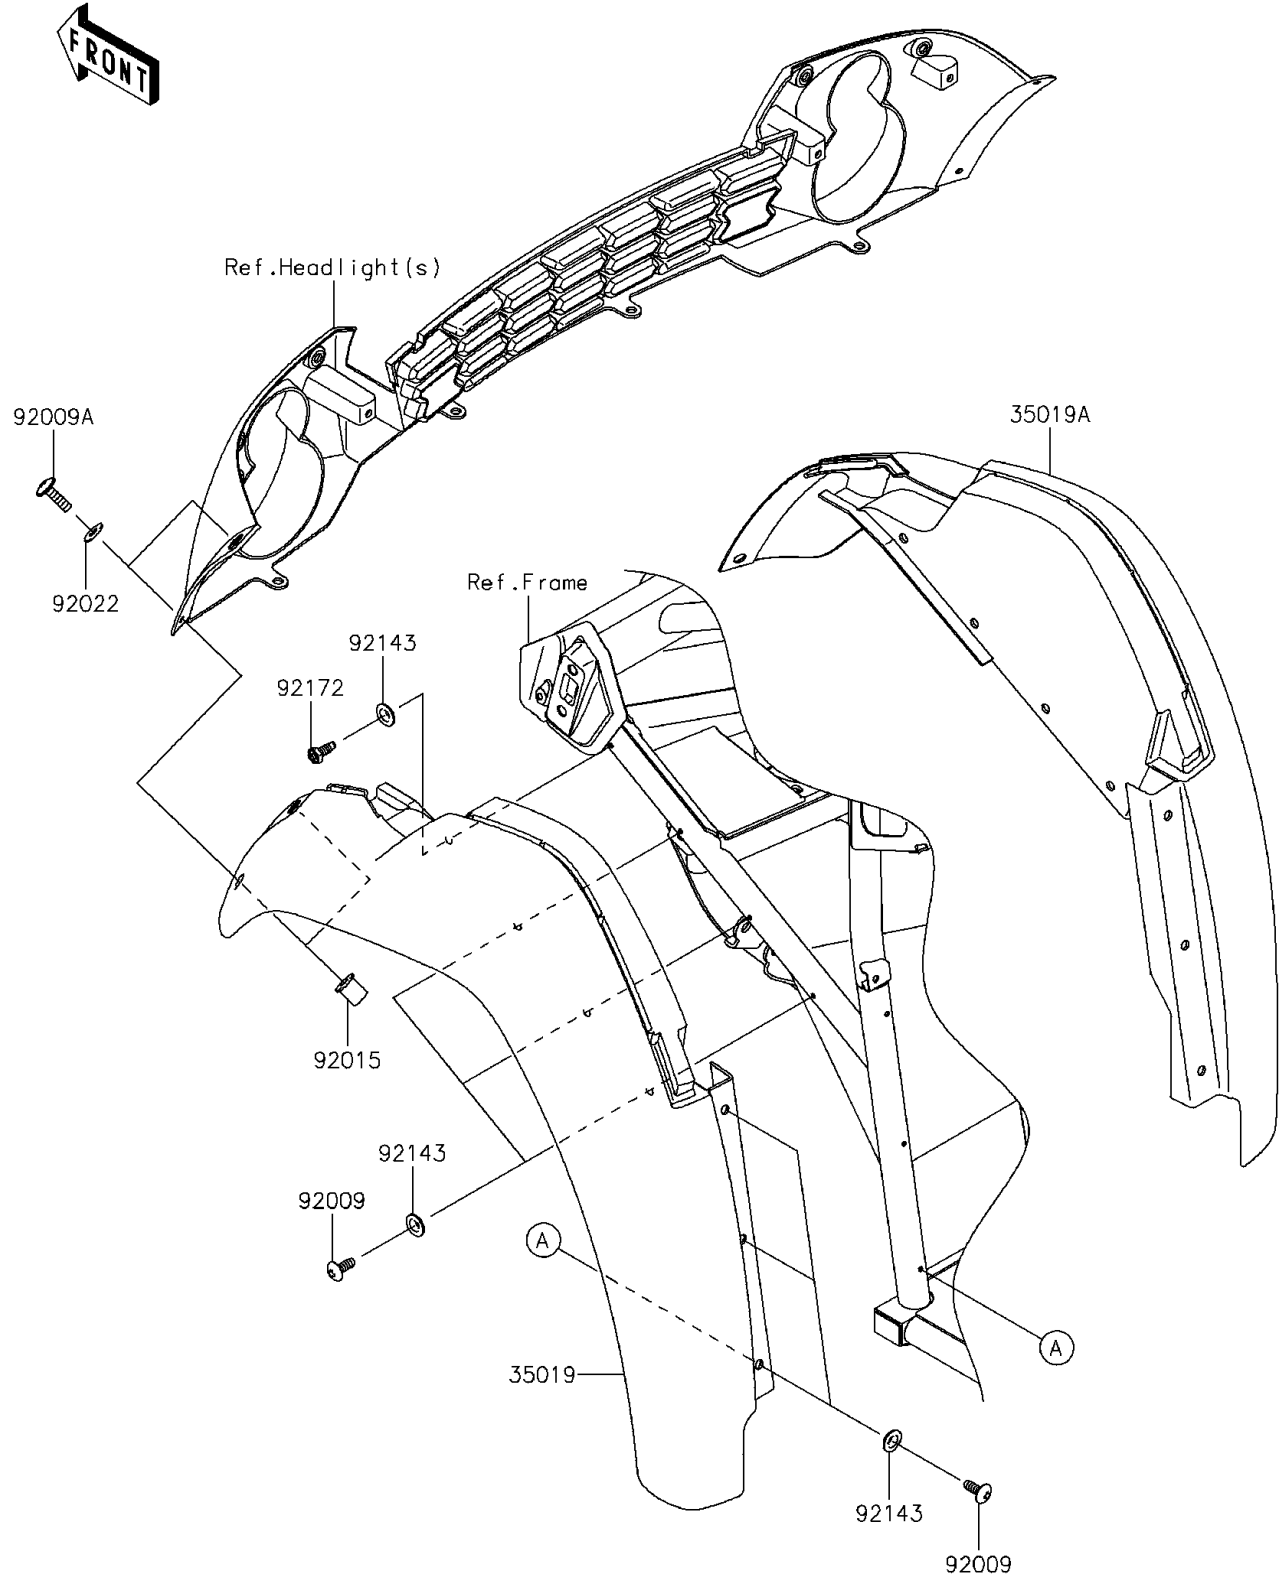

2011 MULE™ 610 4x4 XC CAMO PARTS DIAGRAM

Front Fender(s)

F2171

2011 MULE™ 610 4x4 XC CAMO PARTS LIST

Front Fender(s)

ITEM NAME	PART NUMBER	QUANTITY
FLAP,FR,LH,F.BLACK (Ref # 35019)	35019-0034-6Z	1
FLAP,FR,RH,F.BLACK (Ref # 35019A)	35019-0035-6Z	1
SCREW,TAPPING,6X16 (Ref # 92009)	92009-1166	12
SCREW,6X22,BLACK (Ref # 92009A)	92009-1256	4
NUT (Ref # 92015)	92015-1700	4
WASHER,6.5X16X1 (Ref # 92022)	92022-1143	4
COLLAR (Ref # 92143)	92143-1087	14
SCREW,TAPPING,6X16 (Ref # 92172)	92172-0205	2