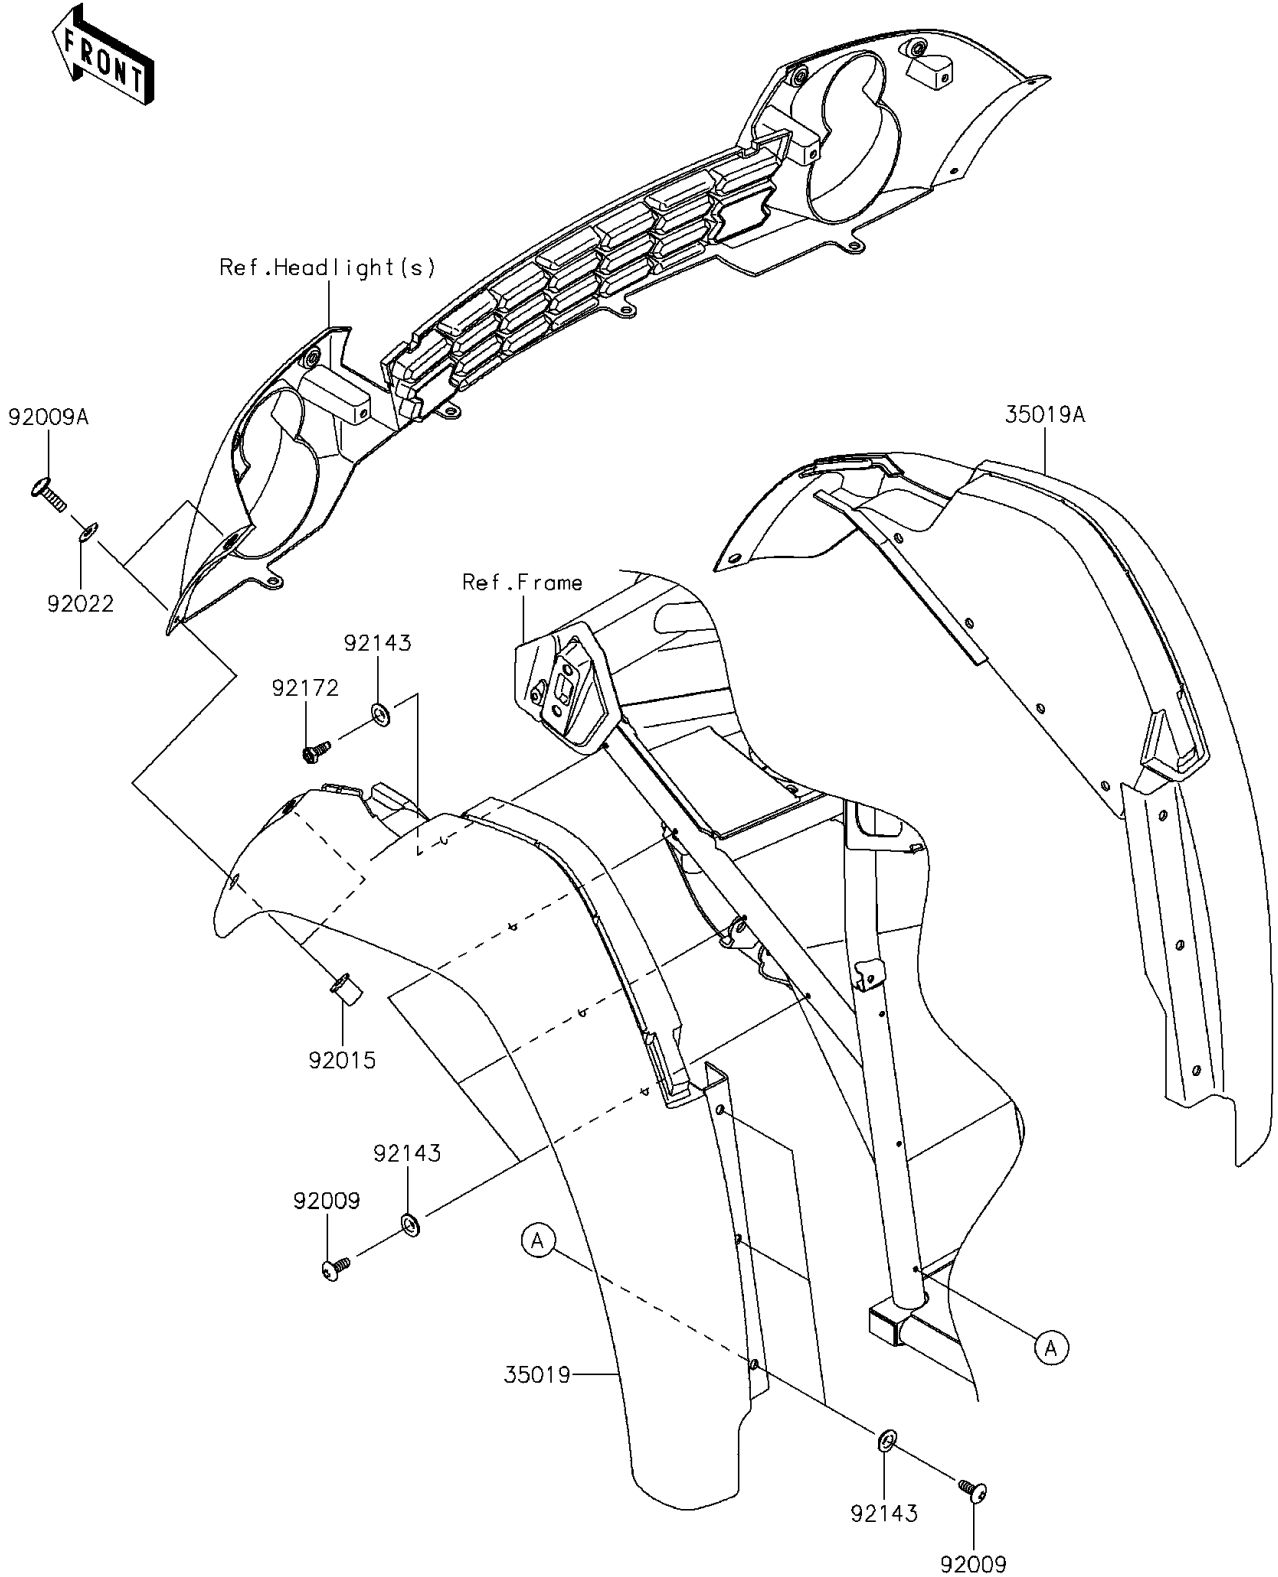

2014 MULE™ 610 4x4 XC CAMO PARTS DIAGRAM

Front Fender(s)

F2171

2014 MULE™ 610 4x4 XC CAMO PARTS LIST

Front Fender(s)

ITEM NAME	PART NUMBER	QUANTITY
FLAP,FR,LH,F.BLACK (Ref # 35019)	35019-0034-6Z	1
FLAP,FR,RH,F.BLACK (Ref # 35019A)	35019-0035-6Z	1
SCREW,TAPPING,6X16 (Ref # 92009)	92009-1166	12
SCREW,6X22,BLACK (Ref # 92009A)	92009-1256	4
NUT (Ref # 92015)	92015-1700	4
WASHER,6.5X16X1 (Ref # 92022)	92022-1143	4
COLLAR (Ref # 92143)	92143-1087	14
SCREW,TAPPING,6X16 (Ref # 92172)	92172-0205	2