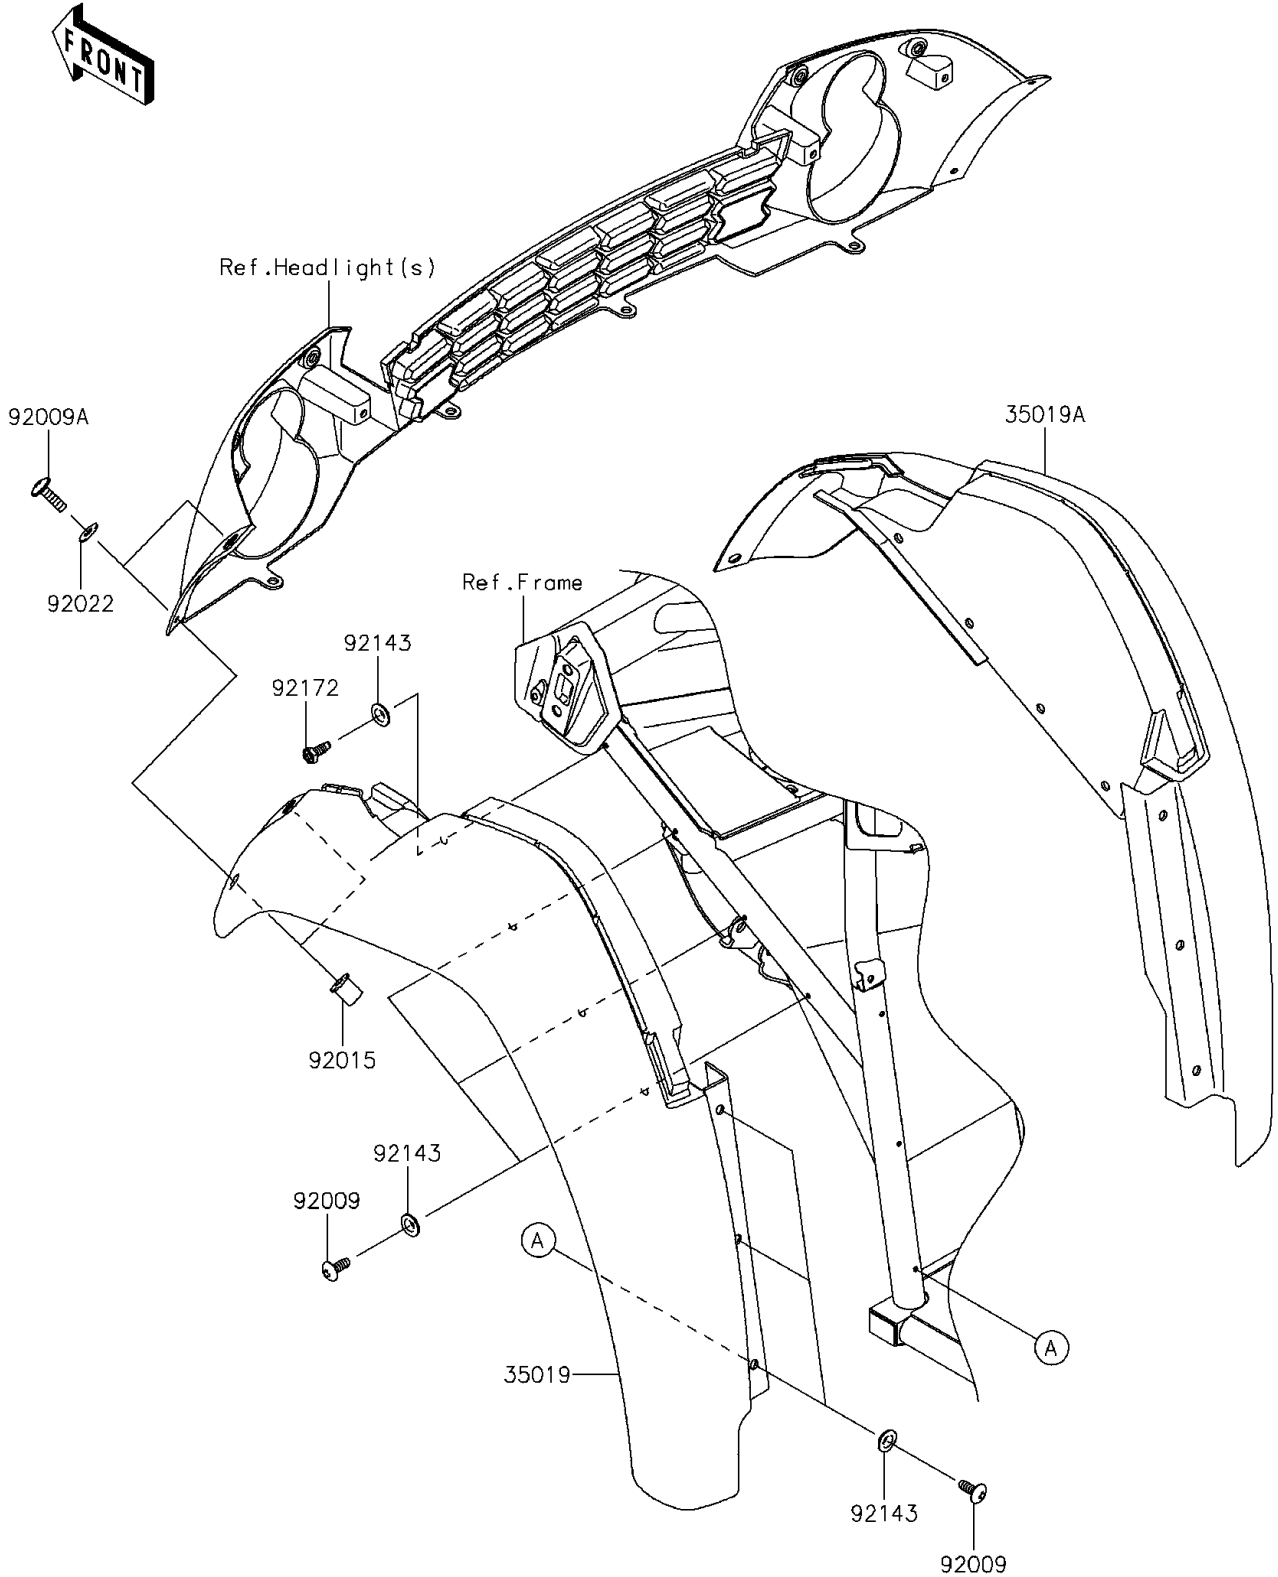

2015 MULE™ 610 4x4 XC CAMO PARTS DIAGRAM

Front Fender(s)

F2171

2015 MULE™ 610 4x4 XC CAMO PARTS LIST

Front Fender(s)

ITEM NAME	PART NUMBER	QUANTITY
FLAP,FR,LH,F.BLACK (Ref # 35019)	35019-0034-6Z	1
FLAP,FR,RH,F.BLACK (Ref # 35019A)	35019-0035-6Z	1
SCREW,TAPPING,6X16 (Ref # 92009)	92009-1166	12
SCREW,6X22,BLACK (Ref # 92009A)	92009-1256	4
NUT (Ref # 92015)	92015-1700	4
WASHER,6.5X16X1 (Ref # 92022)	92022-1143	4
COLLAR (Ref # 92143)	92143-1087	14
SCREW,TAPPING,6X16 (Ref # 92172)	92172-0205	2