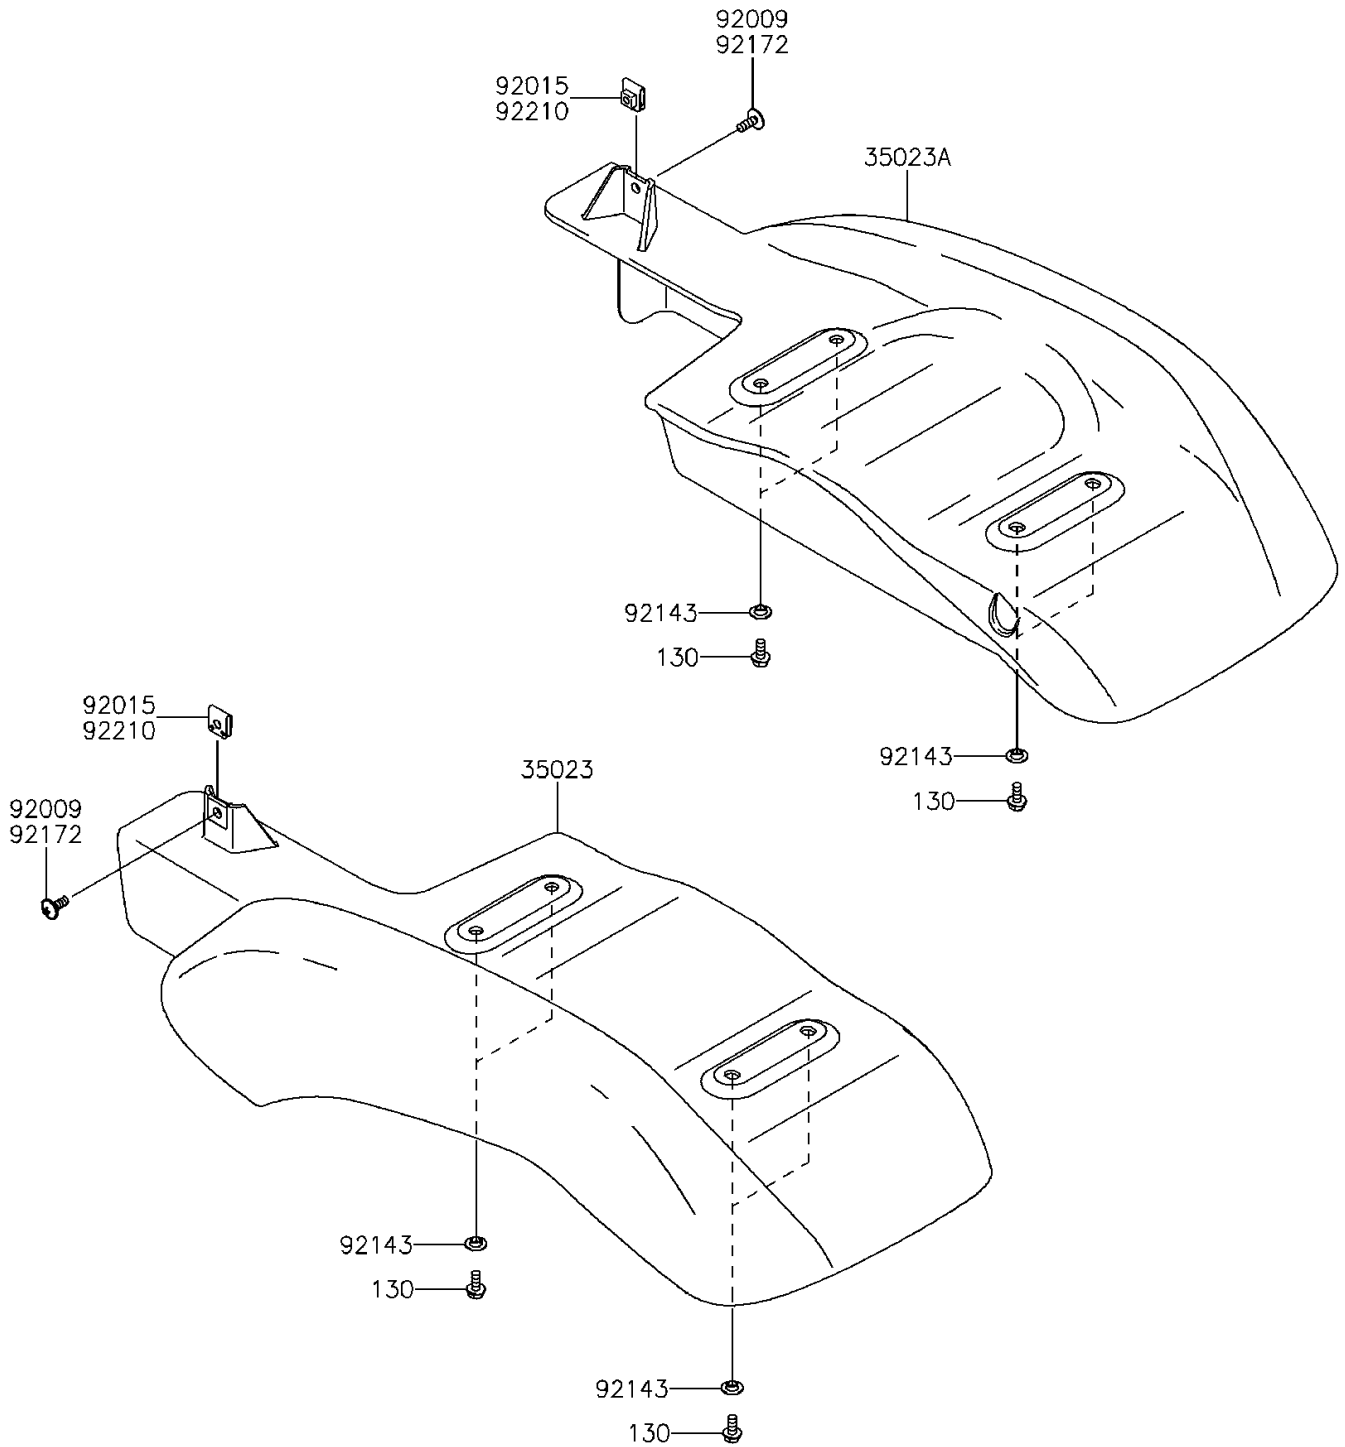

2014 MULE™ 610 4x4 XC CAMO PARTS DIAGRAM

Rear Fender(s)

F2172

2014 MULE™ 610 4x4 XC CAMO PARTS LIST

Rear Fender(s)

ITEM NAME	PART NUMBER	QUANTITY
FENDER-REAR,LH,F.BLACK (Ref # 35023)	35023-0045-6Z	1
FENDER-REAR,RH,F.BLACK (Ref # 35023A)	35023-0046-6Z	1
COLLAR (Ref # 92143)	92143-1087	8
SCREW,TAPPING,6X20 (Ref # 92172)	92172-0488	2
NUT,LEAF SPRING,6MM (Ref # 92210)	92210-0624	2
BOLT-FLANGED,6X14 (Ref # 130)	130BB0614	8