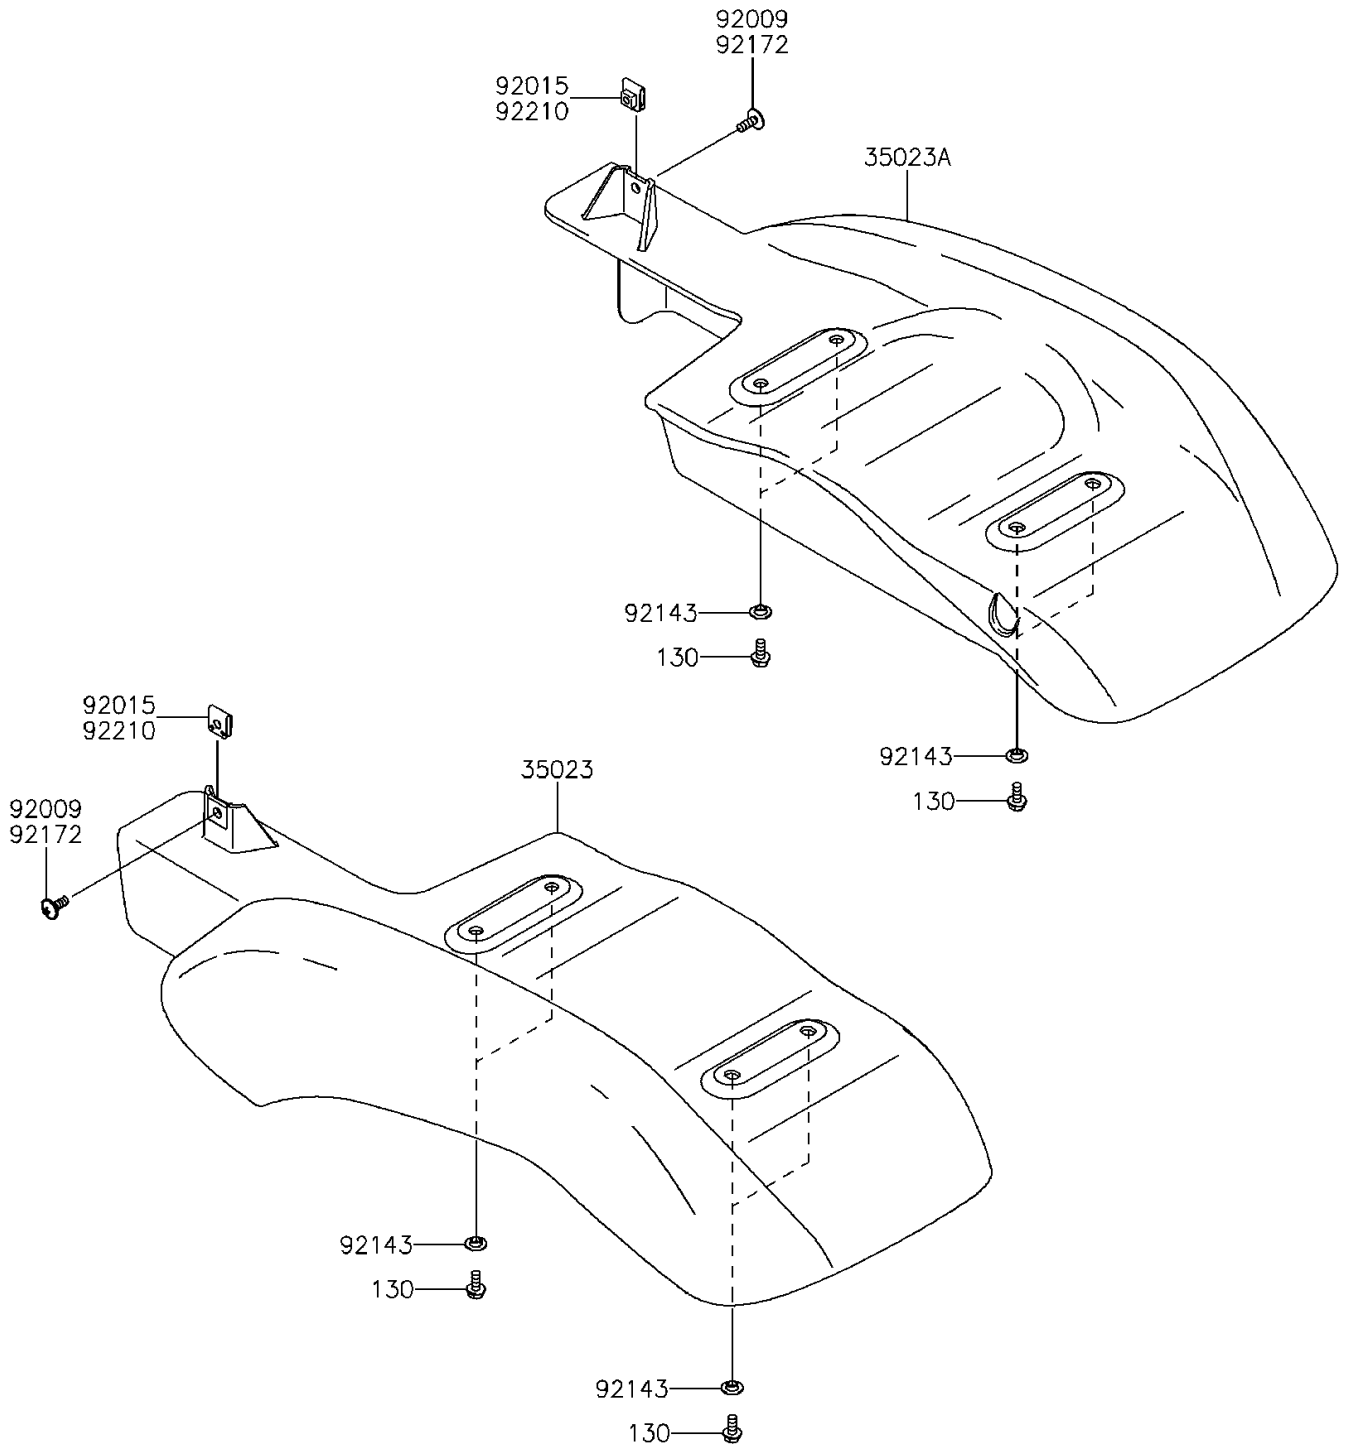

# 2015 MULE™ 610 4x4 XC CAMO PARTS DIAGRAM

Rear Fender(s)

F2172

### Rear Fender(s)

ITEM NAME	PART NUMBER	QUANTITY
FENDER-REAR,LH,F.BLACK (Ref # 35023)	35023-0045-6Z	1
FENDER-REAR,RH,F.BLACK (Ref # 35023A)	35023-0046-6Z	1
COLLAR (Ref # 92143)	92143-1087	8
SCREW,TAPPING,6X20 (Ref # 92172)	92172-0488	2
NUT,LEAF SPRING,6MM (Ref # 92210)	92210-0624	2
BOLT-FLANGED,6X14 (Ref # 130)	130BB0614	8