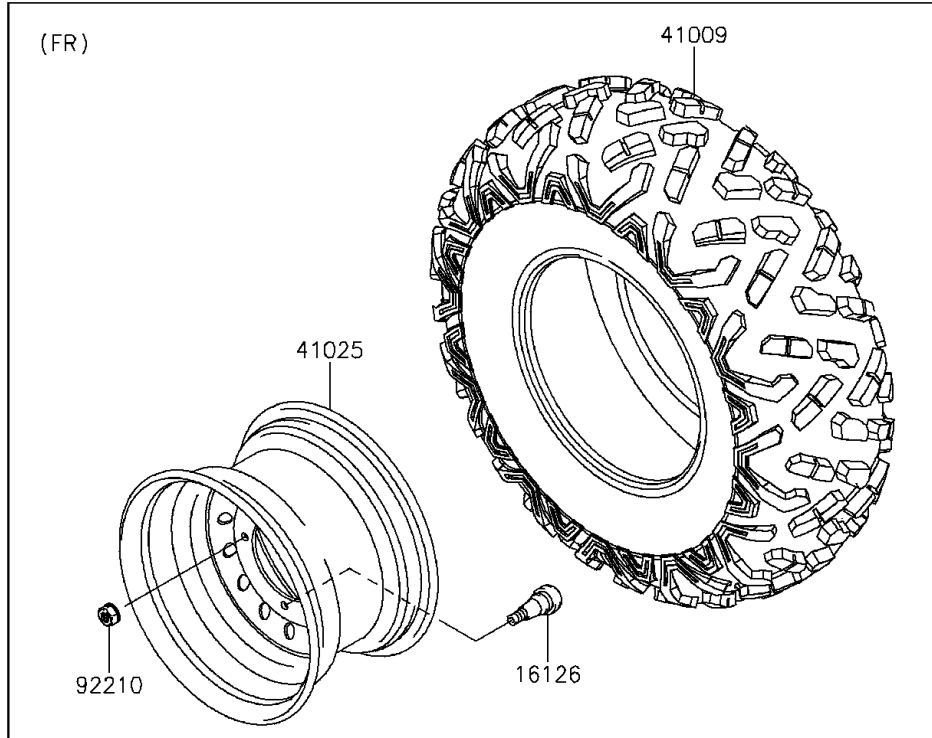

2011 MULE™ 610 4x4 XC CAMO PARTS DIAGRAM

Wheels/Tires

F2210

2011 MULE™ 610 4x4 XC CAMO PARTS LIST

Wheels/Tires

ITEM NAME	PART NUMBER	QUANTITY
VALVE (Ref # 16126)	16126-4001	4
TIRE,26X9.00R12 6PLY,BIGHORN2 (Ref # 41009)	41009-0511	4
RIM,FR,12X7.5AT,F.S.BLACK (Ref # 41025)	41025-7505-397	2
RIM,RR,12X7.5AT,F.S.BLACK (Ref # 41025A)	41025-7506-397	2
NUT,LOCK,10MM (Ref # 92210)	92210-1204	16