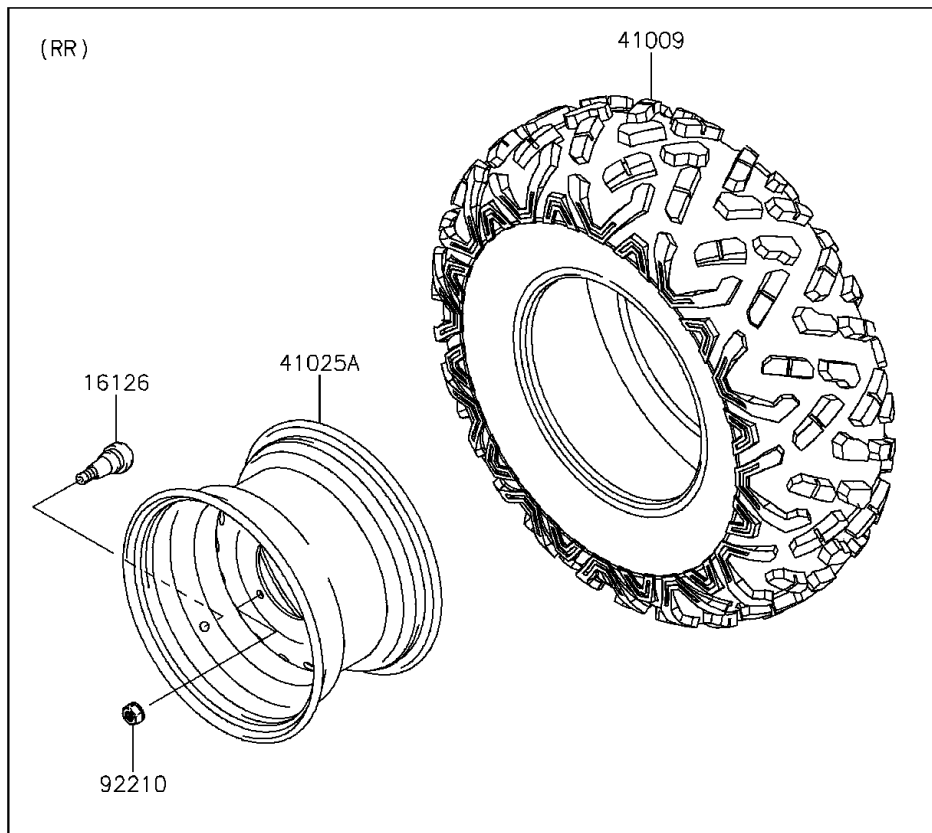

2011 MULE™ 610 4x4 XC CAMO PARTS DIAGRAM

Wheels/Tires

F2210

2011 MULE™ 610 4x4 XC CAMO PARTS LIST

Wheels/Tires

ITEM NAME	PART NUMBER	QUANTITY
VALVE (Ref # 16126)	16126-4001	4
TIRE,26X9.00R12 6PLY,BIGHORN2 (Ref # 41009)	41009-0511	4
RIM,FR,12X7.5AT,F.S.BLACK (Ref # 41025)	41025-7505-397	2
RIM,RR,12X7.5AT,F.S.BLACK (Ref # 41025A)	41025-7506-397	2
NUT,LOCK,10MM (Ref # 92210)	92210-1204	16