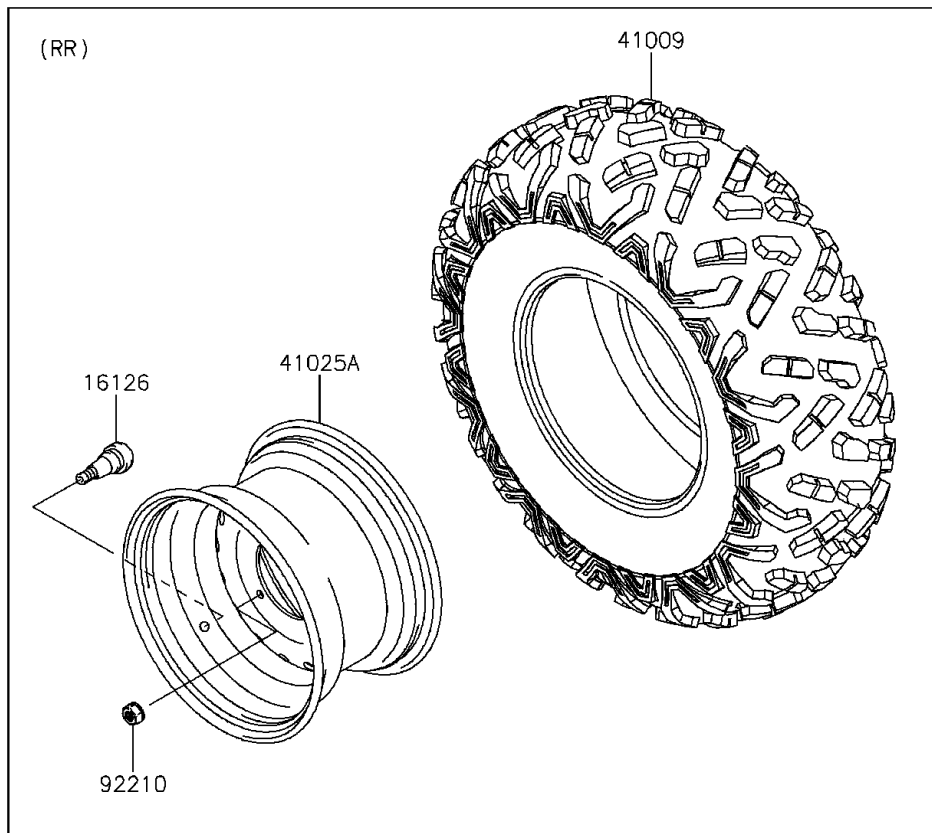

# 2014 MULE™ 610 4x4 XC CAMO PARTS DIAGRAM

Wheels/Tires

F2210

## 2014 MULE™ 610 4x4 XC CAMO PARTS LIST

### Wheels/Tires

ITEM NAME	PART NUMBER	QUANTITY
VALVE (Ref # 16126)	16126-4001	4
TIRE,26X9.00R12 6PLY,BIGHORN2 (Ref # 41009)	41009-0511	4
RIM,FR,12X7.5AT,F.S.BLACK (Ref # 41025)	41025-7505-397	2
RIM,RR,12X7.5AT,F.S.BLACK (Ref # 41025A)	41025-7506-397	2
NUT,LOCK,10MM (Ref # 92210)	92210-1204	16