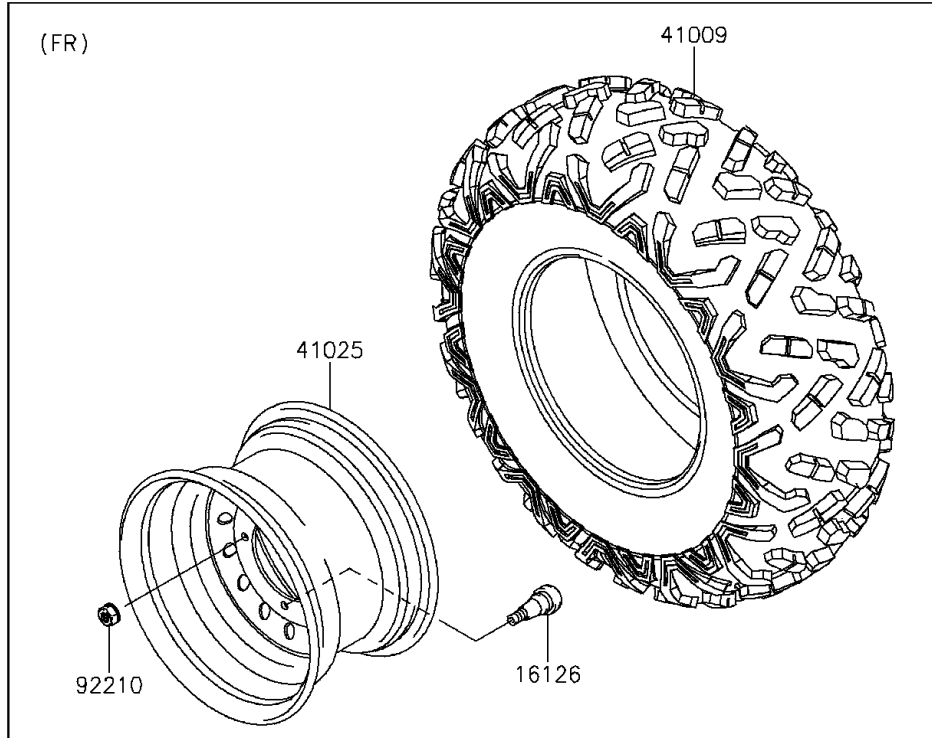

# 2014 MULE™ 610 4x4 XC CAMO PARTS DIAGRAM

Wheels/Tires

F2210

## 2014 MULE™ 610 4x4 XC CAMO PARTS LIST

### Wheels/Tires

ITEM NAME	PART NUMBER	QUANTITY
VALVE (Ref # 16126)	16126-4001	4
TIRE,26X9.00R12 6PLY,BIGHORN2 (Ref # 41009)	41009-0511	4
RIM,FR,12X7.5AT,F.S.BLACK (Ref # 41025)	41025-7505-397	2
RIM,RR,12X7.5AT,F.S.BLACK (Ref # 41025A)	41025-7506-397	2
NUT,LOCK,10MM (Ref # 92210)	92210-1204	16