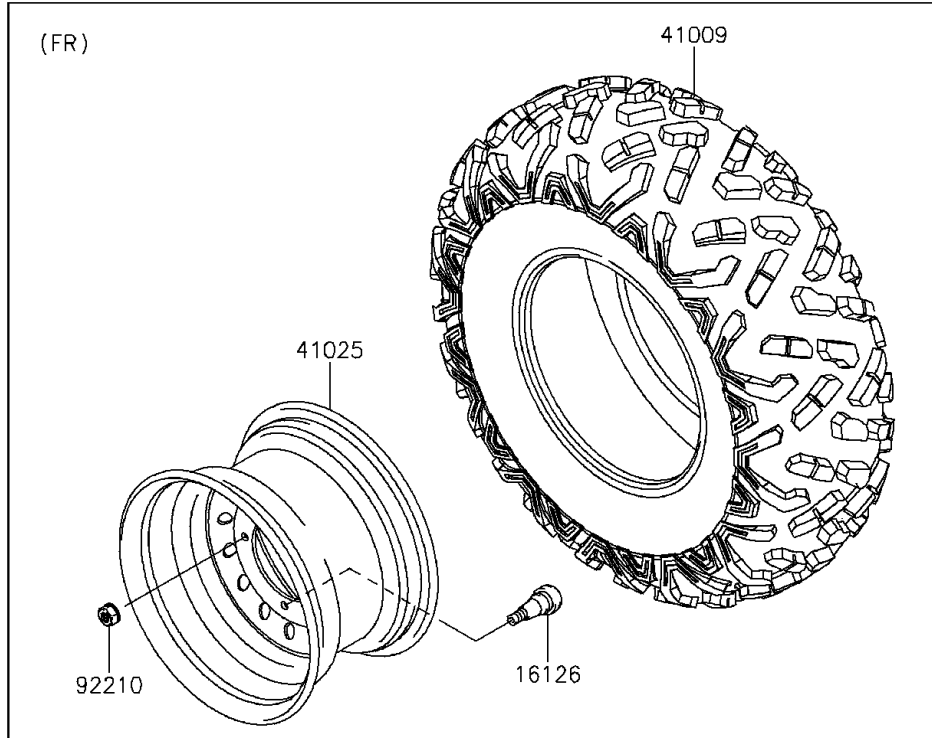

2015 MULE™ 610 4x4 XC CAMO PARTS DIAGRAM

Wheels/Tires

F2210

2015 MULE™ 610 4x4 XC CAMO PARTS LIST

Wheels/Tires

| ITEM NAME | PART NUMBER | QUANTITY |
|---|----------------|----------|
| VALVE (Ref # 16126) | 16126-4001 | 4 |
| TIRE,26X9.00R12 6PLY,BIGHORN2 (Ref # 41009) | 41009-0511 | 4 |
| RIM,FR,12X7.5AT,F.S.BLACK (Ref # 41025) | 41025-7505-397 | 2 |
| RIM,RR,12X7.5AT,F.S.BLACK (Ref # 41025A) | 41025-7506-397 | 2 |
| NUT,LOCK,10MM (Ref # 92210) | 92210-1204 | 16 |