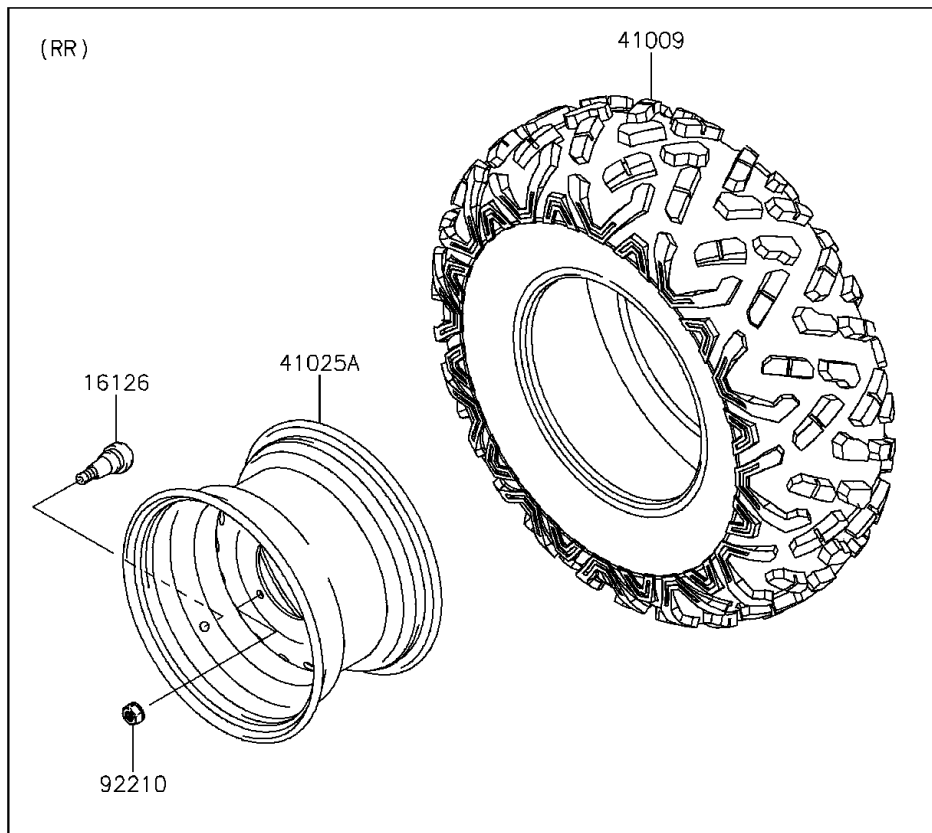

2015 MULE™ 610 4x4 XC CAMO PARTS DIAGRAM

Wheels/Tires

F2210

2015 MULE™ 610 4x4 XC CAMO PARTS LIST

Wheels/Tires

| ITEM NAME | PART NUMBER | QUANTITY |
|---|----------------|----------|
| VALVE (Ref # 16126) | 16126-4001 | 4 |
| TIRE,26X9.00R12 6PLY,BIGHORN2 (Ref # 41009) | 41009-0511 | 4 |
| RIM,FR,12X7.5AT,F.S.BLACK (Ref # 41025) | 41025-7505-397 | 2 |
| RIM,RR,12X7.5AT,F.S.BLACK (Ref # 41025A) | 41025-7506-397 | 2 |
| NUT,LOCK,10MM (Ref # 92210) | 92210-1204 | 16 |