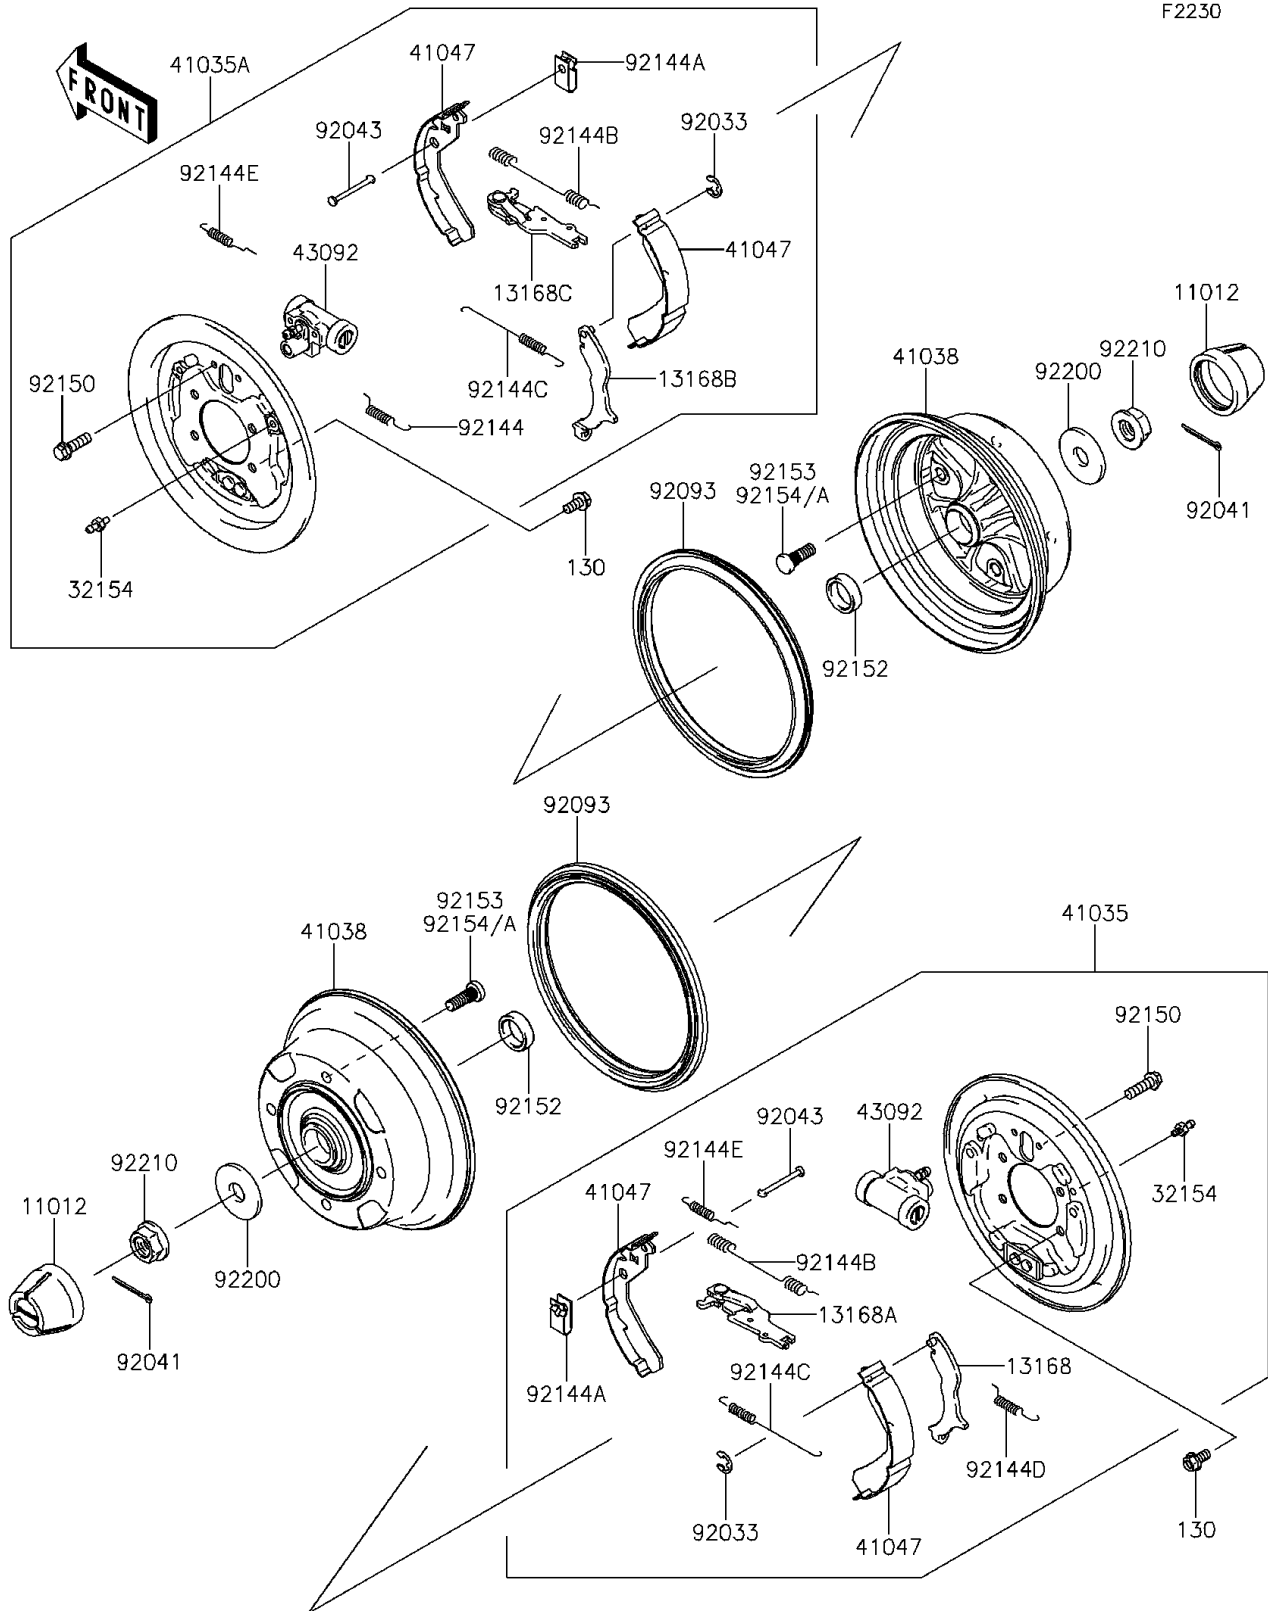

2014 MULE™ 610 4x4 XC CAMO PARTS DIAGRAM

Front Hubs/Brakes

2014 MULE™ 610 4x4 XC CAMO PARTS LIST

Front Hubs/Brakes

ITEM NAME	PART NUMBER	QUANTITY
CAP,WHEEL (Ref # 11012)	11012-1969	2
LEVER,BRAKE,LH (Ref # 13168)	13168-0065	1
LEVER,BRAKE,LH (Ref # 13168A)	13168-0066	1
LEVER,BRAKE,RH (Ref # 13168B)	13168-0067	1
LEVER,BRAKE,RH (Ref # 13168C)	13168-0068	1
PIPE (Ref # 32154)	32154-0335	2
PANEL-ASSY-BRAKE,FR,LH (Ref # 41035)	41035-0057	1
PANEL-ASSY-BRAKE,FR,RH (Ref # 41035A)	41035-0059	1
DRUM,FRONT BRAKE (Ref # 41038)	41038-0013	2
SHOE-ASSY-BRAKE (Ref # 41047)	41047-0001	4
CYLINDER,BRAKE (Ref # 43092)	43092-0002	2
RING-SNAP (Ref # 92033)	92033-1279	2
COTTER,4.0X35 (Ref # 92041)	92041-1053	2
PIN,SHOE HOLD (Ref # 92043)	92043-1460	4
SEAL,BS184.8X13.5-1 (Ref # 92093)	92093-0031	2
SPRING,RH (Ref # 92144)	92144-1608	1
SPRING,SHOE HOLD (Ref # 92144A)	92144-1609	4
SPRING,RETURN,UPP (Ref # 92144B)	92144-1612	2
SPRING,RETURN,LWR (Ref # 92144C)	92144-1613	2
SPRING (Ref # 92144D)	92144-1614	1
SPRING (Ref # 92144E)	92144-1615	2
BOLT,FLANGED,6X10 (Ref # 92150)	92150-1664	4
COLLAR,25X34X10 (Ref # 92152)	92152-0164	2
BOLT,10X36.5 (Ref # 92154)	92154-1313	8
WASHER,18.5X52X4.5 (Ref # 92200)	92200-1474	2
NUT,FLANGED,18MM (Ref # 92210)	92210-0132	2
BOLT-FLANGED,8X16 (Ref # 130)	130CA0816	8