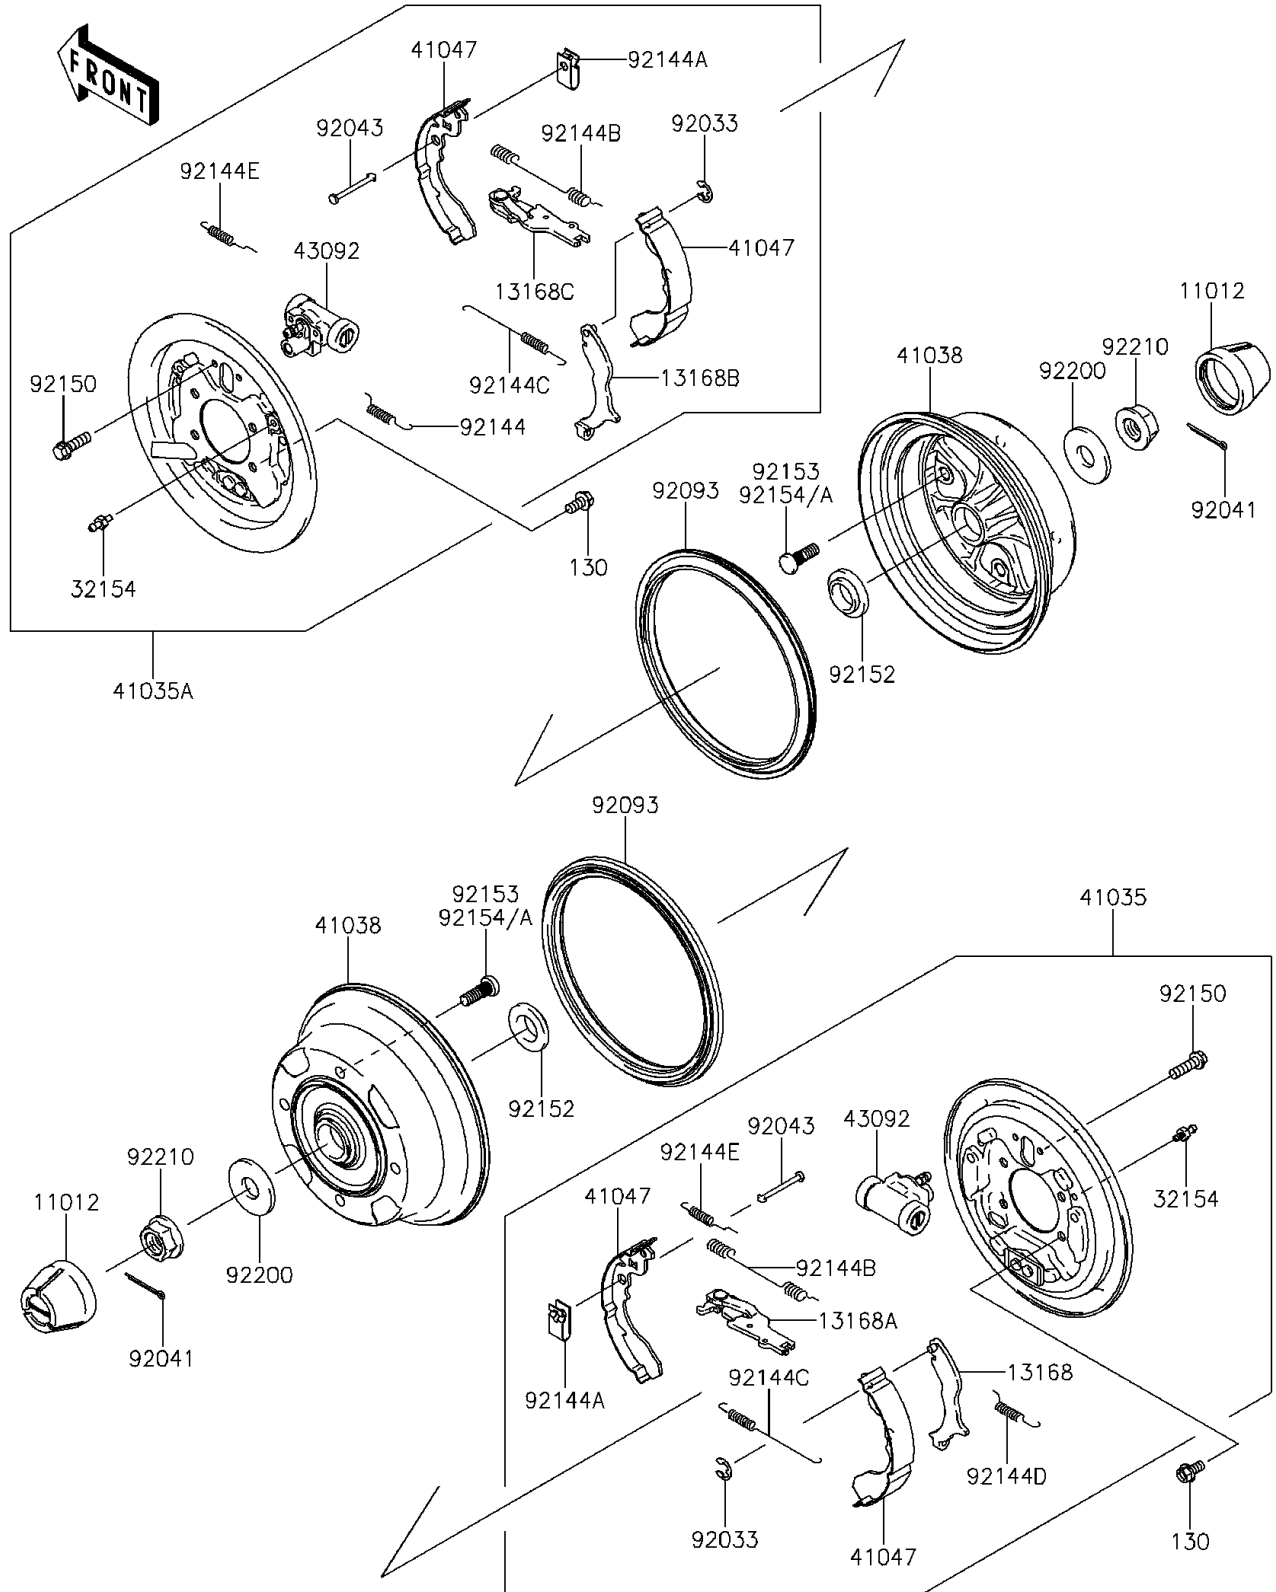

2014 MULE™ 610 4x4 XC CAMO PARTS DIAGRAM

Rear Hubs/Brakes

F2240

2014 MULE™ 610 4x4 XC CAMO PARTS LIST

Rear Hubs/Brakes

ITEM NAME	PART NUMBER	QUANTITY
CAP,WHEEL (Ref # 11012)	11012-1969	2
LEVER,BRAKE,LH (Ref # 13168)	13168-0065	1
LEVER,BRAKE,LH (Ref # 13168A)	13168-0066	1
LEVER,BRAKE,RH (Ref # 13168B)	13168-0067	1
LEVER,BRAKE,RH (Ref # 13168C)	13168-0068	1
PIPE (Ref # 32154)	32154-0335	2
PANEL-ASSY-BRAKE,RR,LH (Ref # 41035)	41035-7511	1
PANEL-ASSY-BRAKE,RR,RH (Ref # 41035A)	41035-7512	1
DRUM,REAR BRAKE (Ref # 41038)	41038-0018	2
SHOE-ASSY-BRAKE,RR (Ref # 41047)	41047-7501	4
CYLINDER,BRAKE (Ref # 43092)	43092-0002	2
RING-SNAP (Ref # 92033)	92033-1279	2
COTTER,4.0X35 (Ref # 92041)	92041-1053	2
PIN,SHOE HOLD (Ref # 92043)	92043-1460	4
SEAL,BS184.8X13.5-1 (Ref # 92093)	92093-0031	2
SPRING,RH (Ref # 92144)	92144-1608	1
SPRING,SHOE HOLD (Ref # 92144A)	92144-1609	4
SPRING,RETURN,UPP (Ref # 92144B)	92144-1612	2
SPRING,RETURN,LWR (Ref # 92144C)	92144-1613	2
SPRING (Ref # 92144D)	92144-1614	1
SPRING (Ref # 92144E)	92144-1615	2
BOLT,FLANGED,6X10 (Ref # 92150)	92150-1664	4
COLLAR (Ref # 92152)	92152-0284	2
BOLT,10X36.5 (Ref # 92154)	92154-1313	8
WASHER,20.3X52X4.5 (Ref # 92200)	92200-0130	2
NUT,FLANGED,20MM (Ref # 92210)	92210-2093	2
BOLT-FLANGED,8X16 (Ref # 130)	130CA0816	8