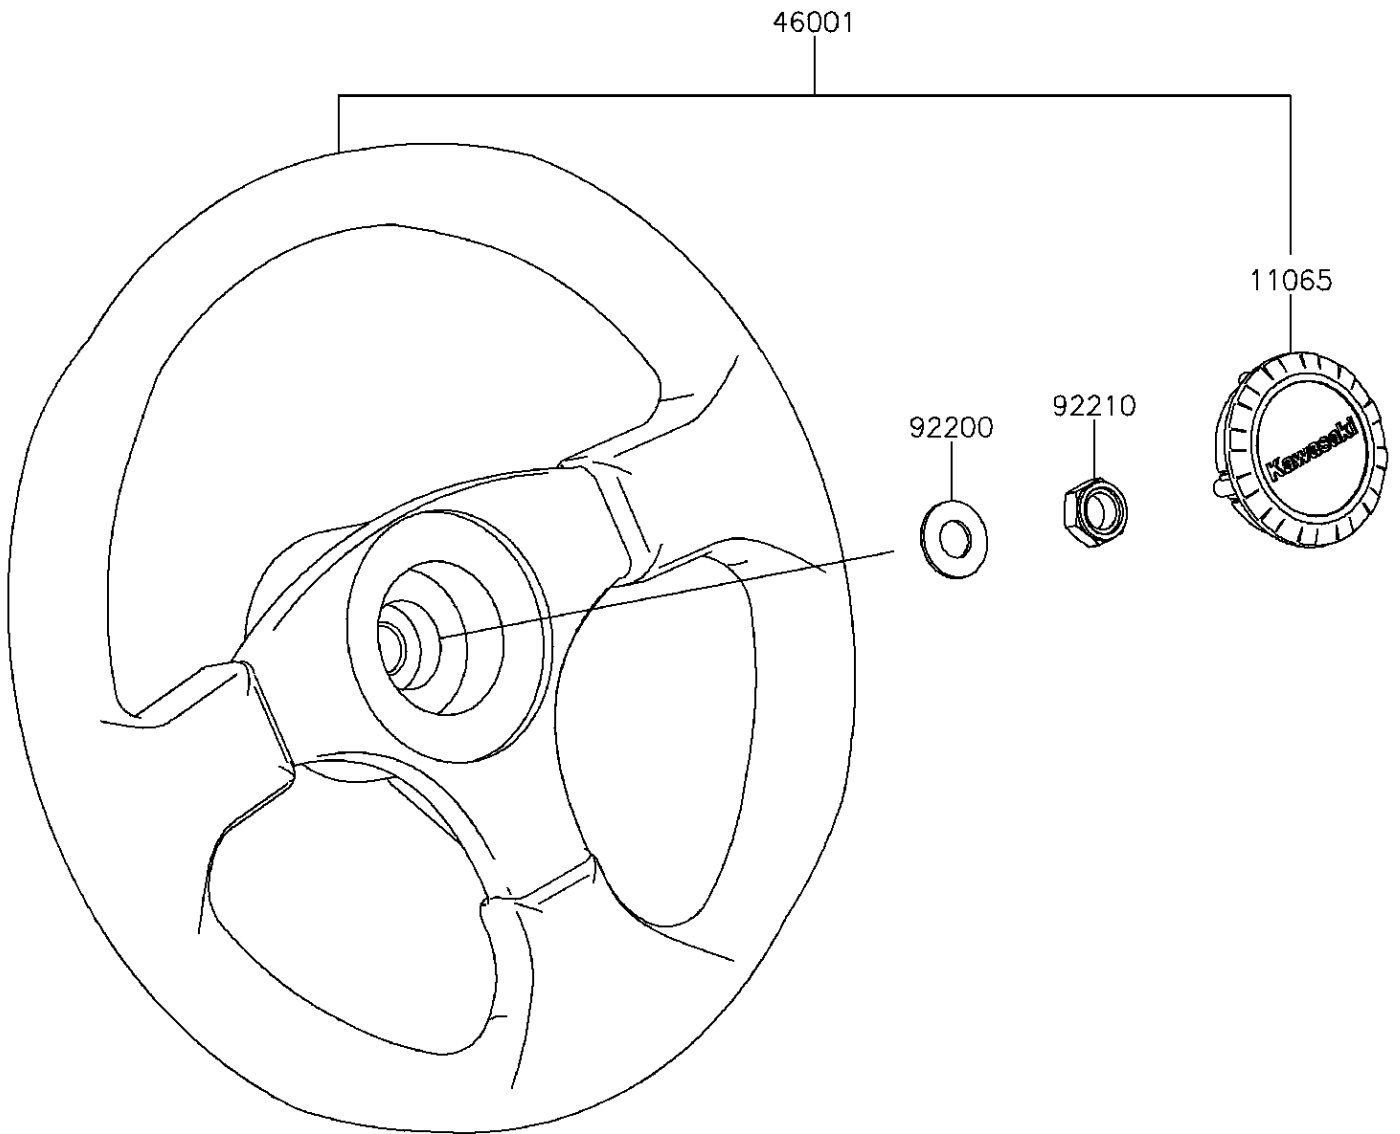

2014 MULE™ 610 4x4 XC CAMO PARTS DIAGRAM

Steering Wheel

F2311

2014 MULE™ 610 4x4 XC CAMO PARTS LIST

Steering Wheel

ITEM NAME	PART NUMBER	QUANTITY
CAP,HANDLE (Ref # 11065)	11065-0171	1
HANDLE-ASSY (Ref # 46001)	46001-0001	1
WASHER,12.1X25X1.6 (Ref # 92200)	92200-0455	1
NUT,LOCK,12MM (Ref # 92210)	92210-1249	1