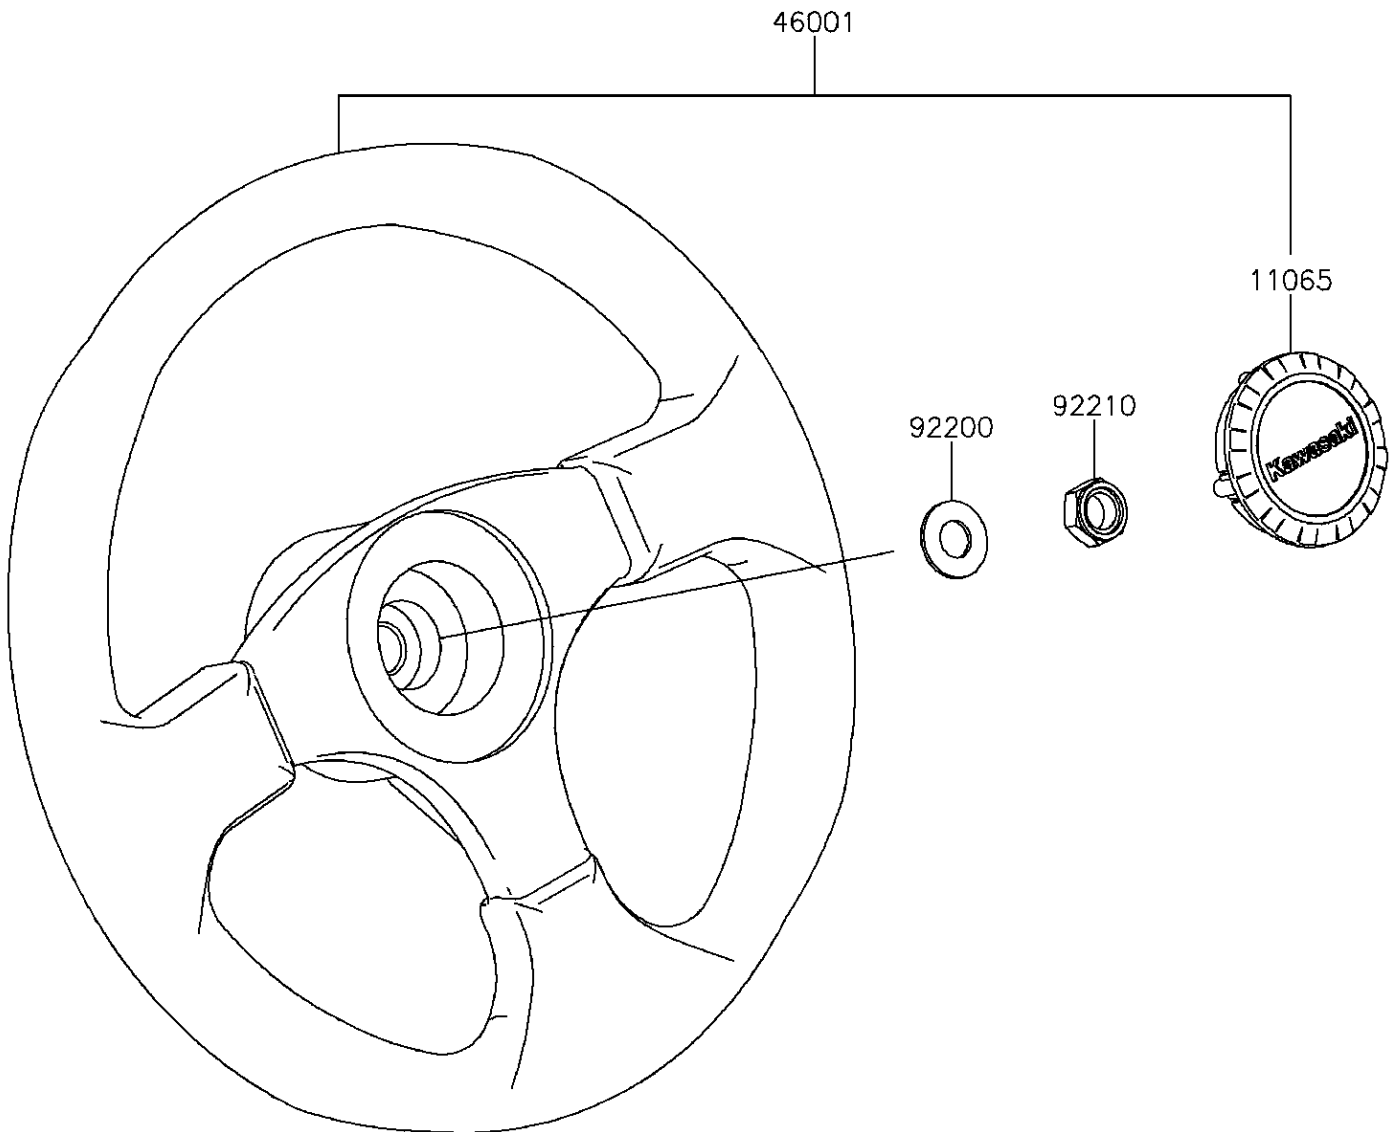

2014 MULE™ 610 4x4 XC CAMO PARTS DIAGRAM

Steering Wheel

F2311

2014 MULE™ 610 4x4 XC CAMO PARTS LIST

Steering Wheel

ITEM NAME	PART NUMBER	QUANTITY
CAP,HANDLE (Ref # 11065)	11065-0171	1
HANDLE-ASSY (Ref # 46001)	46001-0001	1
WASHER,12.1X25X1.6 (Ref # 92200)	92200-0455	1
NUT,LOCK,12MM (Ref # 92210)	92210-1249	1