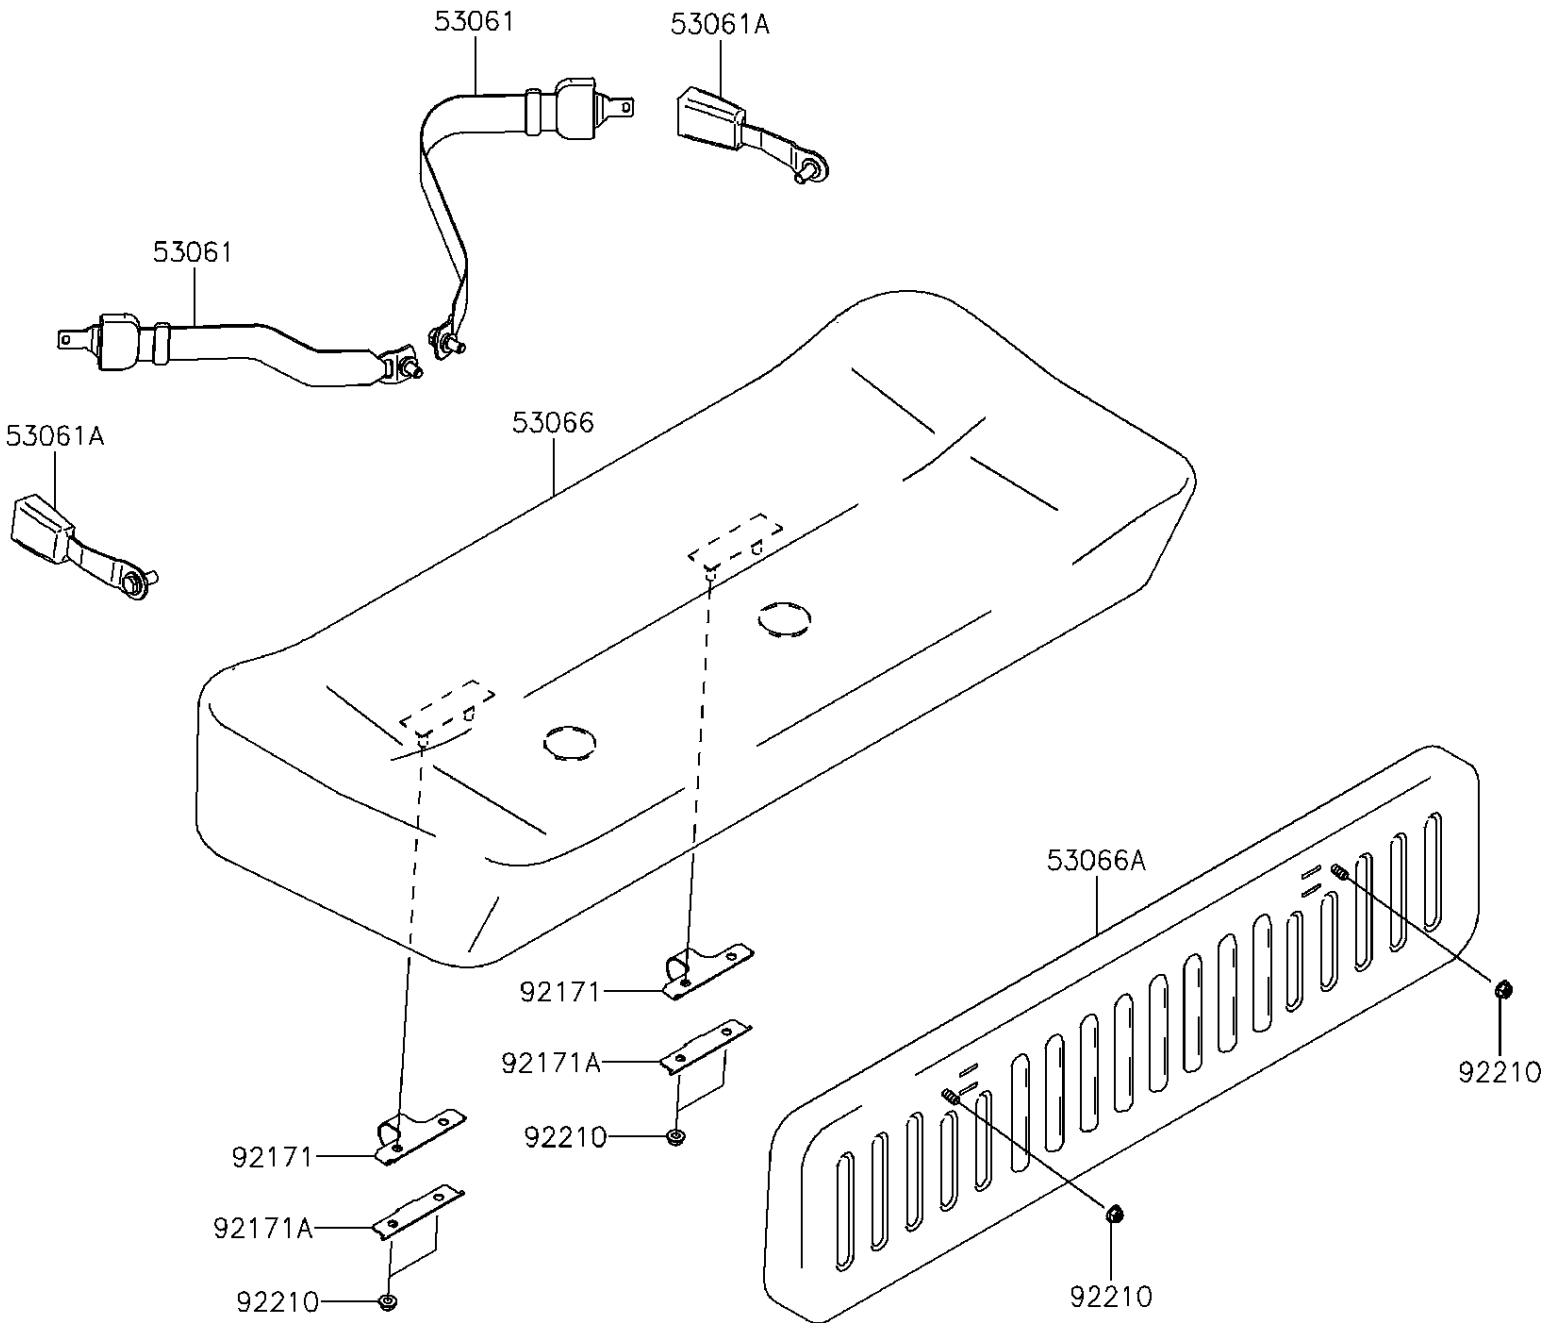

# 2012 MULE™ 610 4x4 XC CAMO PARTS DIAGRAM

Seat

F2510

### Seat

ITEM NAME	PART NUMBER	QUANTITY
BELT-SEAT,CATCH PLATE (Ref # 53061)	53061-1013	2
BELT-SEAT,BUCKLE (Ref # 53061A)	53061-1014	2
SEAT-ASSY,CUSHION,BLACK (Ref # 53066)	53066-0269-MA	1
SEAT-ASSY,BACK,BLACK (Ref # 53066A)	53066-0270-MA	1
CLAMP (Ref # 92171)	92171-0441	2
CLAMP (Ref # 92171A)	92171-0442	2
NUT,FLANGED,LOCK,8MM (Ref # 92210)	92210-0005	6