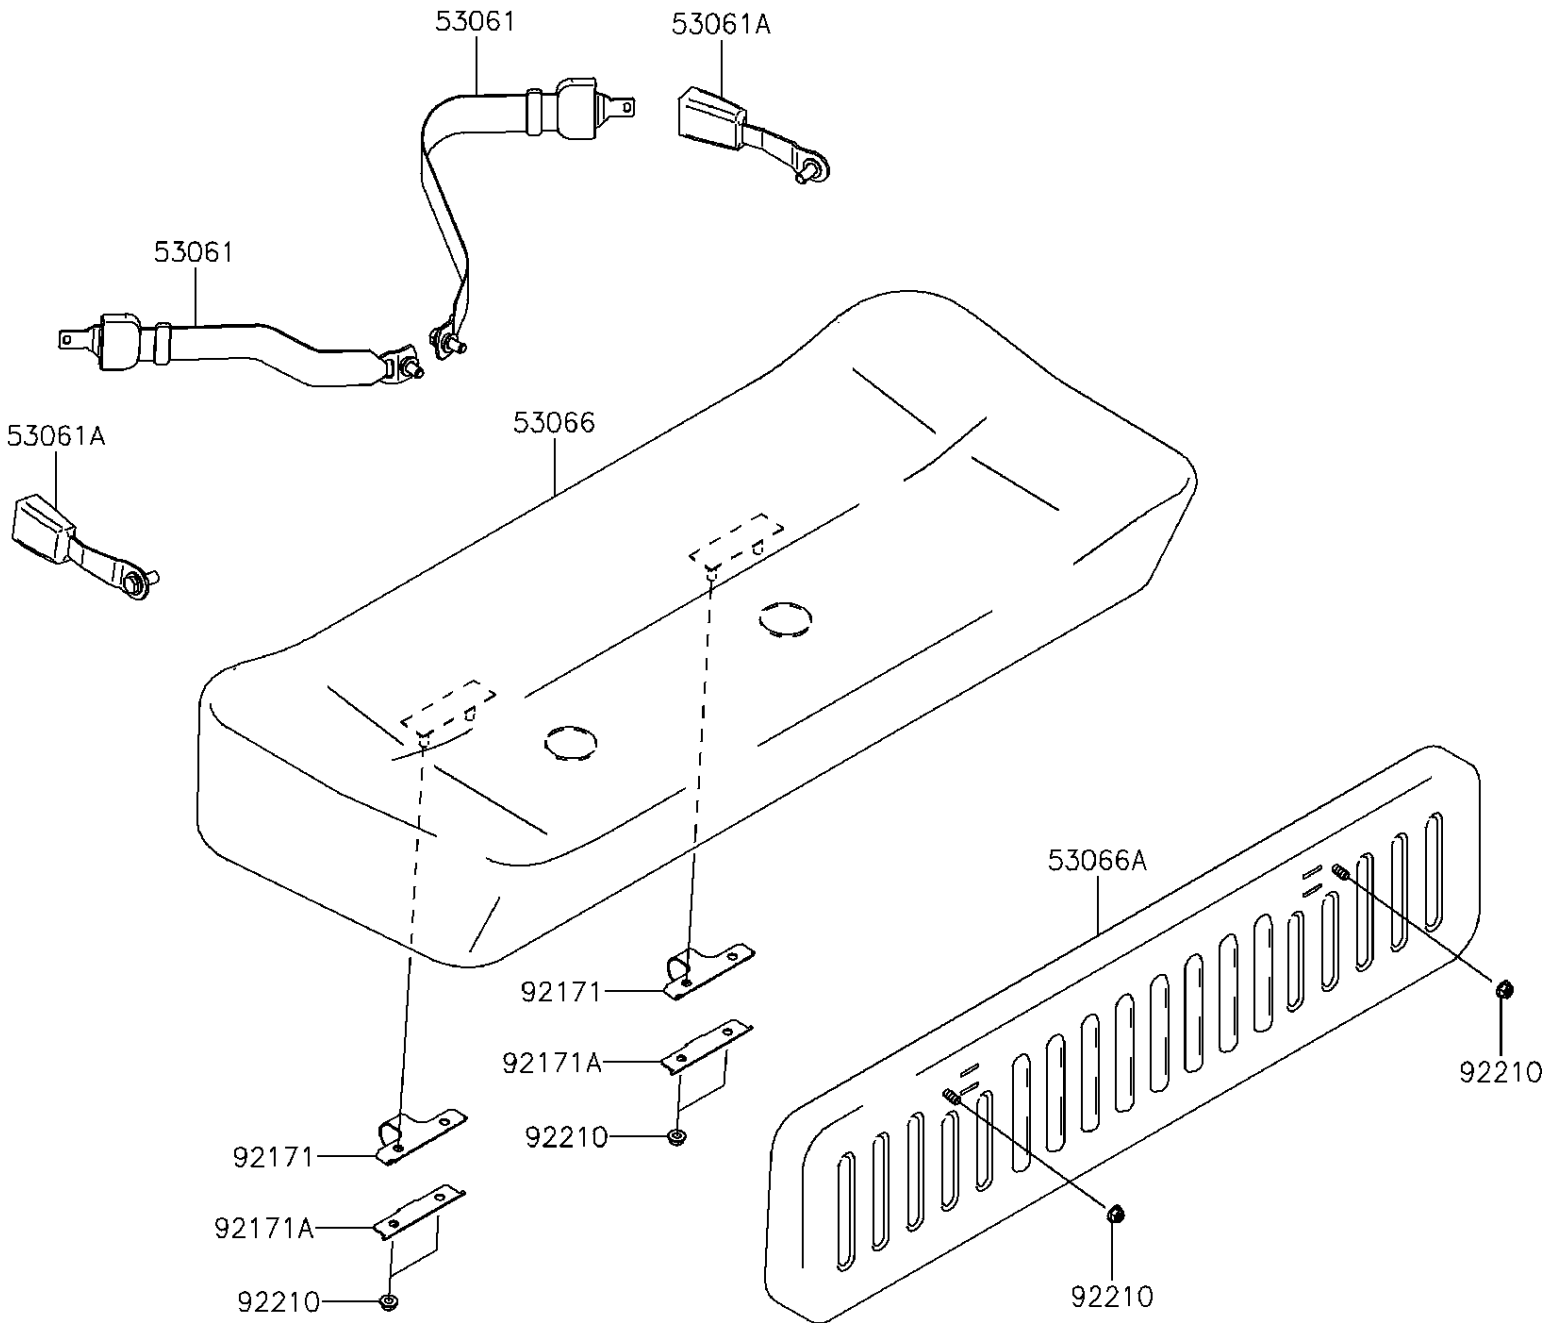

2014 MULE™ 610 4x4 XC CAMO PARTS DIAGRAM

Seat

F2510

2014 MULE™ 610 4x4 XC CAMO PARTS LIST

Seat

ITEM NAME	PART NUMBER	QUANTITY
BELT-SEAT,CATCH PLATE (Ref # 53061)	53061-1013	2
BELT-SEAT,BUCKLE (Ref # 53061A)	53061-1014	2
SEAT-ASSY,CUSHION,BLACK (Ref # 53066)	53066-0269-MA	1
SEAT-ASSY,BACK,BLACK (Ref # 53066A)	53066-0270-MA	1
CLAMP (Ref # 92171)	92171-0441	2
CLAMP (Ref # 92171A)	92171-0442	2
NUT,FLANGED,LOCK,8MM (Ref # 92210)	92210-0005	6