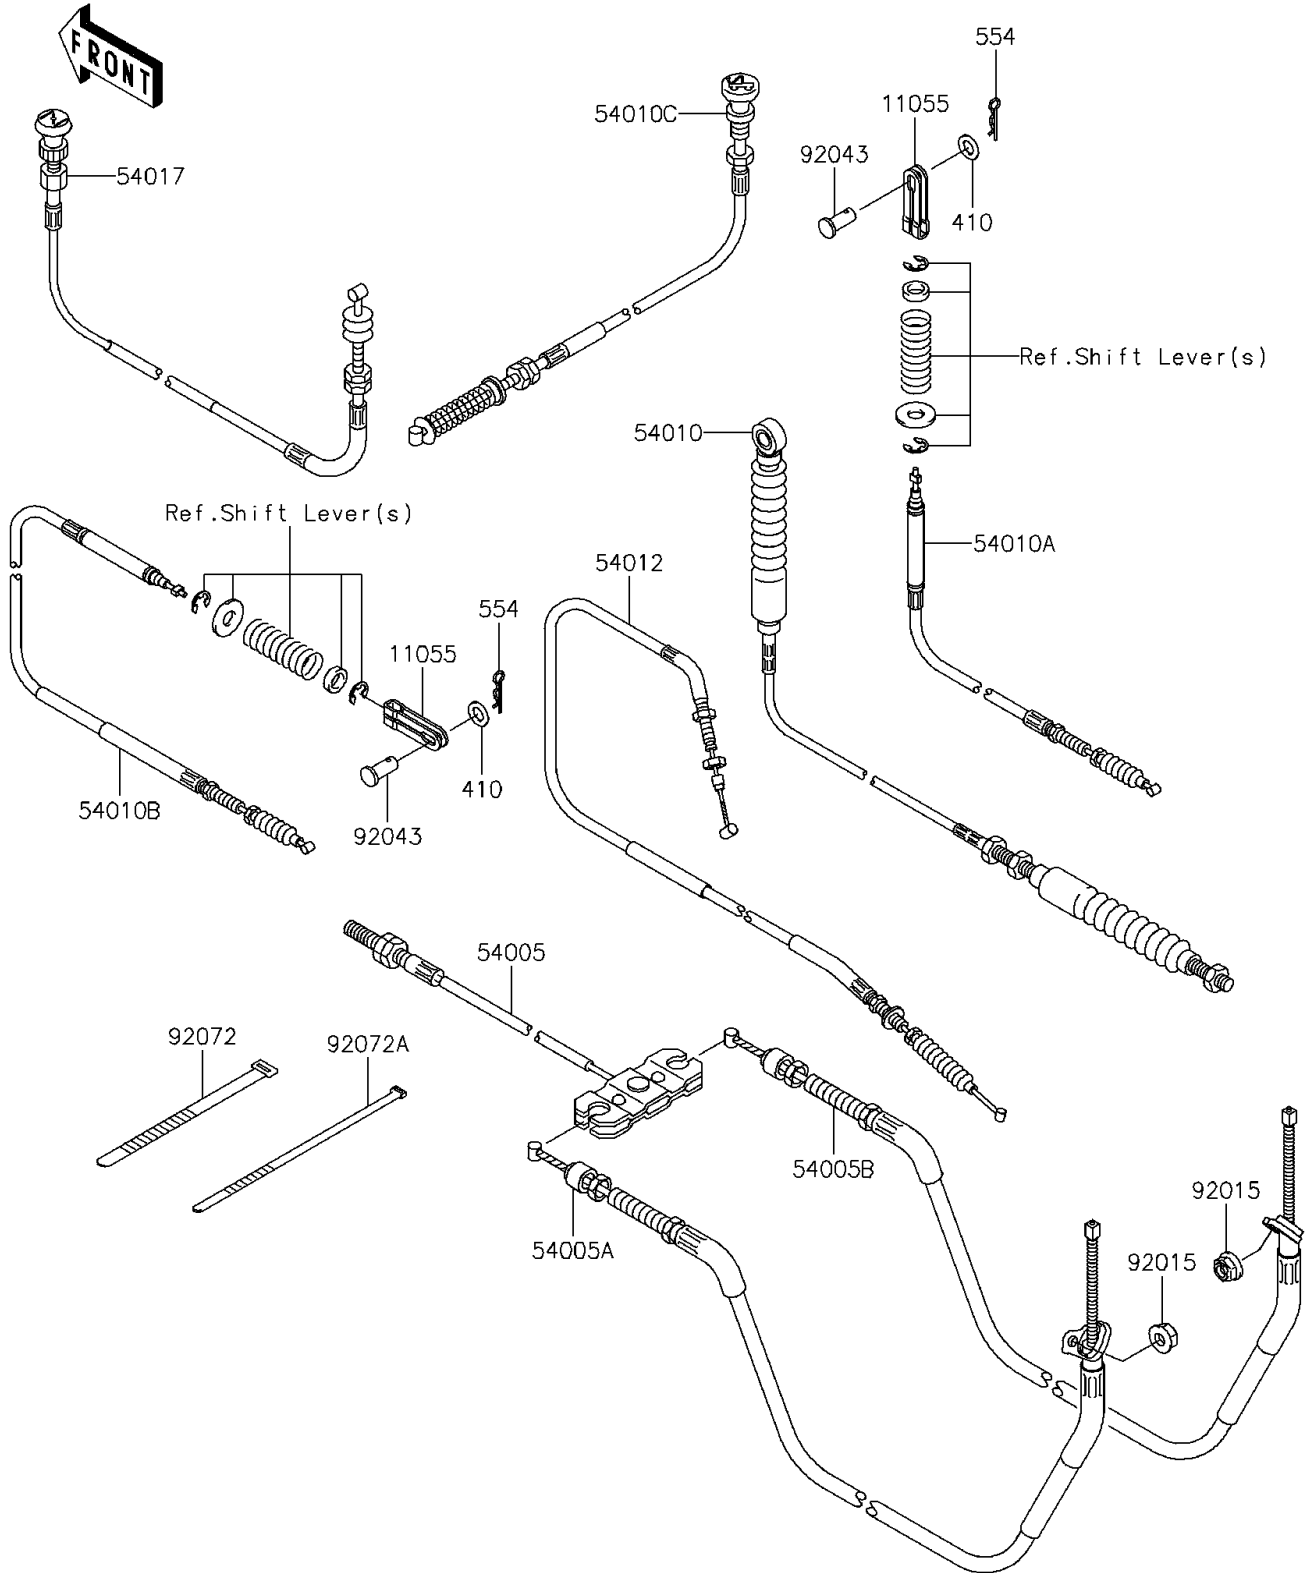

2014 MULE™ 610 4x4 XC CAMO PARTS DIAGRAM

Cables

F2540

2014 MULE™ 610 4x4 XC CAMO PARTS LIST

Cables

ITEM NAME	PART NUMBER	QUANTITY
BRACKET,DIFF LOCK (Ref # 11055)	11055-7505	2
CABLE-BRAKE,PARKING,FR (Ref # 54005)	54005-1198	1
CABLE-BRAKE,PARKING,LH (Ref # 54005A)	54005-7505	1
CABLE-BRAKE,PARKING,RH (Ref # 54005B)	54005-7506	1
CABLE,SHIFT CONTROL (Ref # 54010)	54010-0014	1
CABLE,2-4WD (Ref # 54010A)	54010-0015	1
CABLE,DIFF LOCK (Ref # 54010B)	54010-0017	1
CABLE,HOOD (Ref # 54010C)	54010-0600	1
CABLE-THROTTLE (Ref # 54012)	54012-0127	1
CABLE-STARTER (Ref # 54017)	54017-0012	1
NUT,LOCK,FLANGED,6MM (Ref # 92015)	92015-1339	2
PIN,6X11 (Ref # 92043)	92043-092	2
BAND,L=149 (Ref # 92072)	92072-031	2
BAND,L=188 (Ref # 92072A)	92072-1239	3
WASHER-PLAIN-SMALL (Ref # 410)	410AA0600	2
PIN-SNAP (Ref # 554)	554DA0600	2