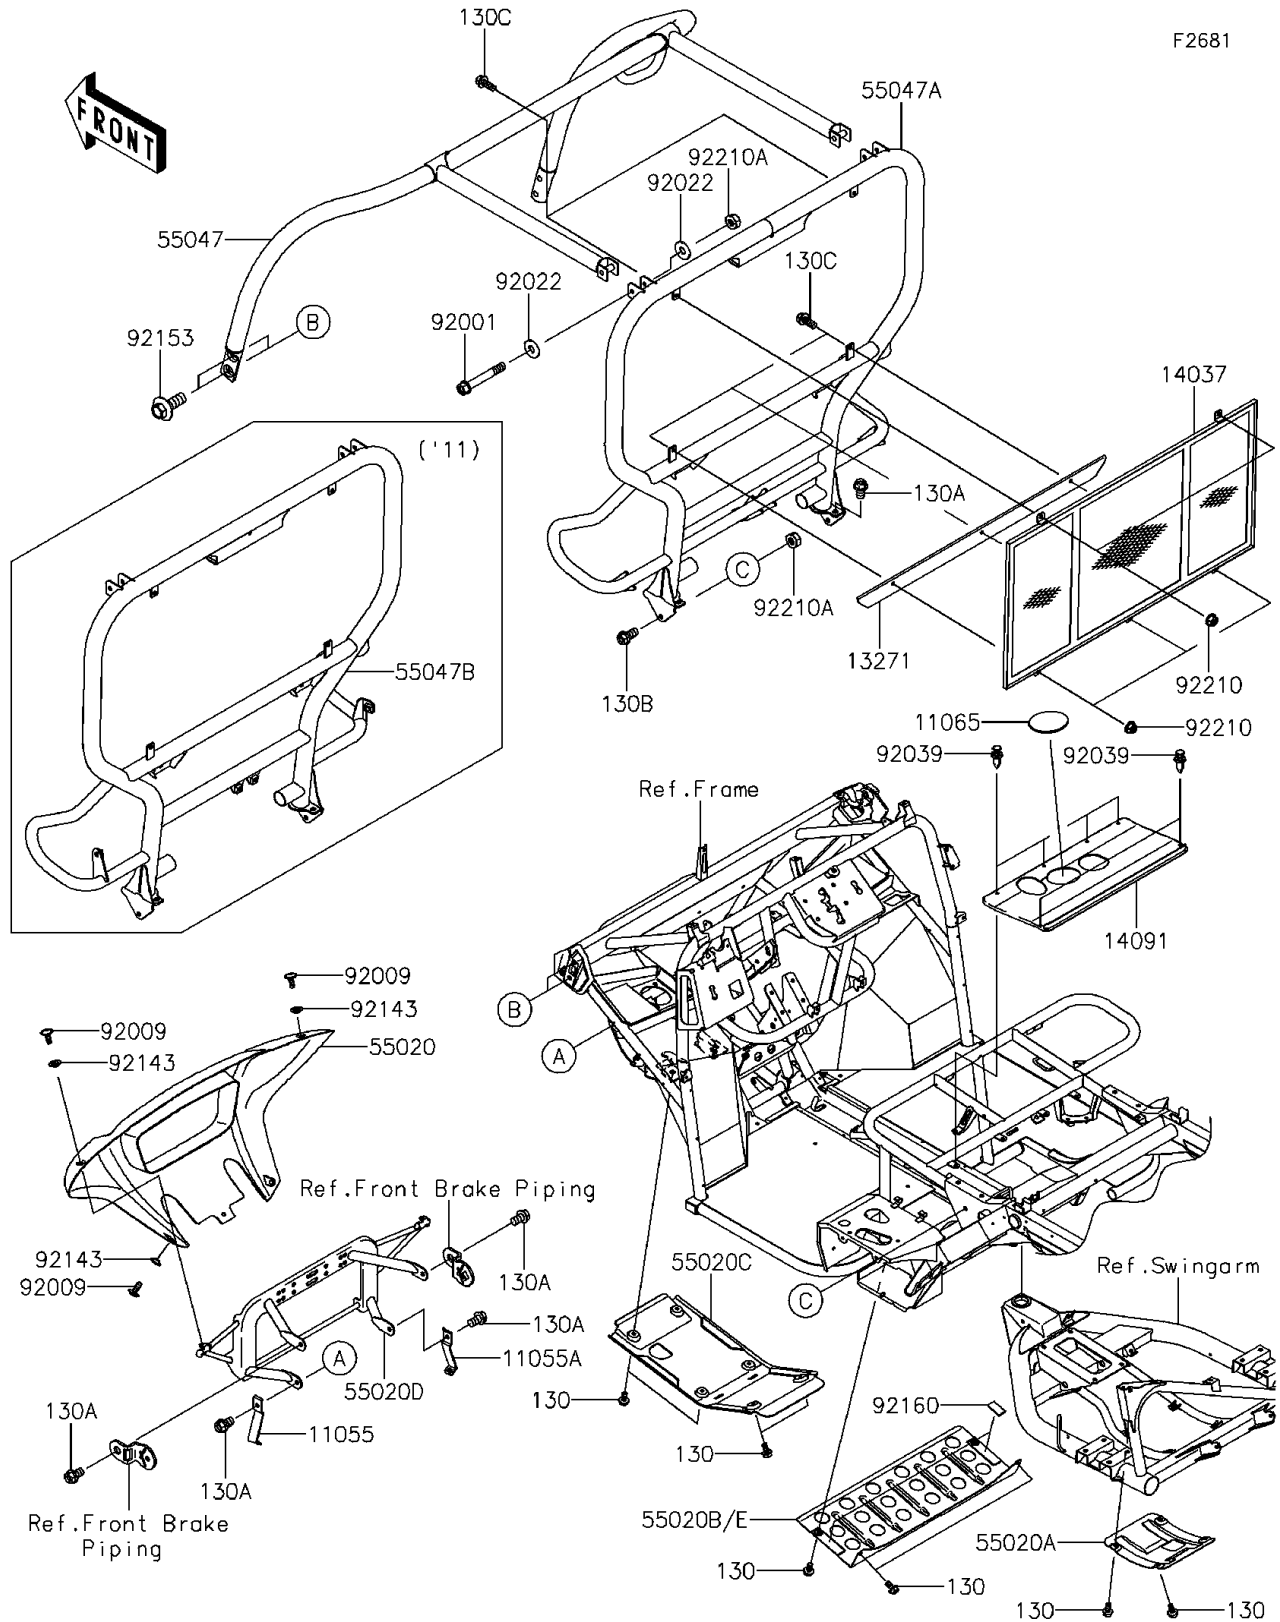

# 2014 MULE™ 610 4x4 XC CAMO PARTS DIAGRAM

Guards/Cab Frame

## 2014 MULE™ 610 4x4 XC CAMO PARTS LIST

### Guards/Cab Frame

ITEM NAME	PART NUMBER	QUANTITY
BRACKET (Ref # 11055)	11055-7510	1
BRACKET (Ref # 11055A)	11055-7511	1
CAP,F.BLACK (Ref # 11065)	11065-1053-6Z	1
PLATE,SCREEN,T.BLACK (Ref # 13271)	13271-0560-388	1
SCREEN,T.BLACK (Ref # 14037)	14037-0035-388	1
COVER (Ref # 14091)	14091-0355	1
GUARD,FRONT BUMPER,F.BLACK (Ref # 55020)	55020-0090-6Z	1
GUARD,DIFF (Ref # 55020A)	55020-0141	1
GUARD,FRONT DIFF (Ref # 55020C)	55020-0165	1
GUARD,FRONT (Ref # 55020D)	55020-0777	1
GUARD (Ref # 55020E)	55020-0883	1
BAR-COMP,FR,T.BLACK (Ref # 55047)	55047-0006-388	1
BAR-COMP,RR,T.BLACK (Ref # 55047A)	55047-0329-388	1
BOLT,FLANGED,10X70 (Ref # 92001)	92001-1618	2
SCREW,6X16 (Ref # 92009)	92009-1621	5
WASHER,10.5X26X2.3,BLACK (Ref # 92022)	92022-1396	4
RIVET (Ref # 92039)	92039-1229	6
COLLAR (Ref # 92143)	92143-1087	5
BOLT,FLANGED,14X36 (Ref # 92153)	92153-1282	4
DAMPER (Ref # 92160)	92160-1102	2
NUT,FLANGED,LOCK,8MM (Ref # 92210)	92210-0005	5
NUT,LOCK,10MM (Ref # 92210A)	92210-1204	4
BOLT-FLANGED,6X12 (Ref # 130)	130BA0612	14
BOLT-FLANGED,10X16 (Ref # 130A)	130BA1016	8
BOLT-FLANGED,10X20 (Ref # 130B)	130BA1020	2
BOLT-FLANGED,8X20 (Ref # 130C)	130BB0820	5