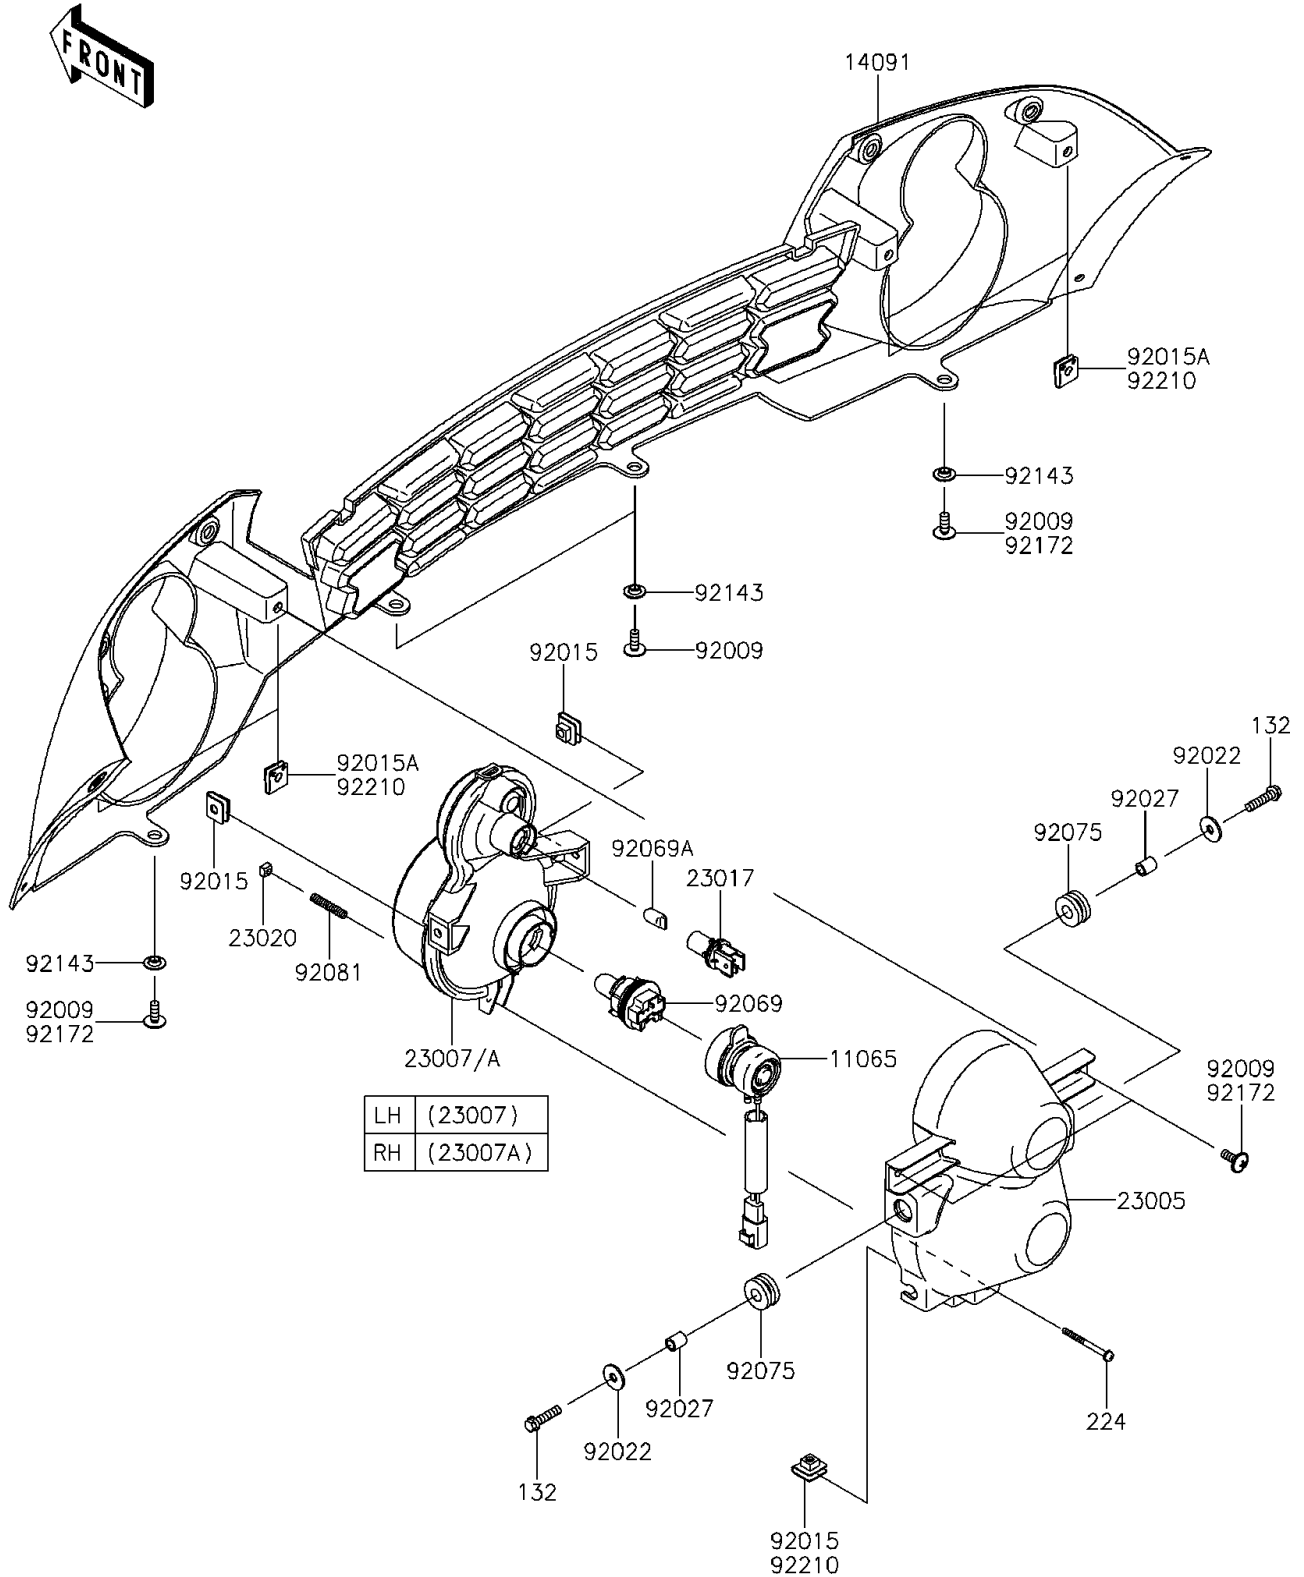

2015 MULE™ 610 4x4 XC CAMO PARTS DIAGRAM

Headlight(s)

F2710

2015 MULE™ 610 4x4 XC CAMO PARTS LIST

Headlight(s)

ITEM NAME	PART NUMBER	QUANTITY
CAP,HEAD LAMP (Ref # 11065)	11065-0104	2
COVER,FRONT GRILLE,F.BLACK (Ref # 14091)	14091-0342-6Z	1
BODY-COMP-HEAD LAMP (Ref # 23005)	23005-0005	2
LENS-COMP,HEAD LAMP,LH (Ref # 23007)	23007-0047	1
LENS-COMP,HEAD LAMP,RH (Ref # 23007A)	23007-0048	1
SOCKET,HEAD LAMP (Ref # 23017)	23017-0002	2
NUT,4MM,FOCUS ADJUST (Ref # 23020)	23020-018	2
SCREW,6X16 (Ref # 92009)	92009-1621	2
NUT,6MM (Ref # 92015)	92015-1094	4
WASHER,6.5X20X1.6 (Ref # 92022)	92022-125	4
COLLAR,6.8X10X12 (Ref # 92027)	92027-162	4
BULB,12V 30/30W (Ref # 92069)	92069-0012	2
BULB,12V 5W (Ref # 92069A)	92069-1016	2
DAMPER (Ref # 92075)	92075-1690	4
SPRING,FOCUS ADJUST (Ref # 92081)	92081-1896	2
COLLAR (Ref # 92143)	92143-1087	4
SCREW,TAPPING,6X20 (Ref # 92172)	92172-0488	6
NUT,LEAF SPRING,6MM (Ref # 92210)	92210-0624	6
BOLT-FLANGED-SMALL,6X25 (Ref # 132)	132BA0625	4
SCREW-PAN-WP-CROS,4X45 (Ref # 224)	224AA0445	2