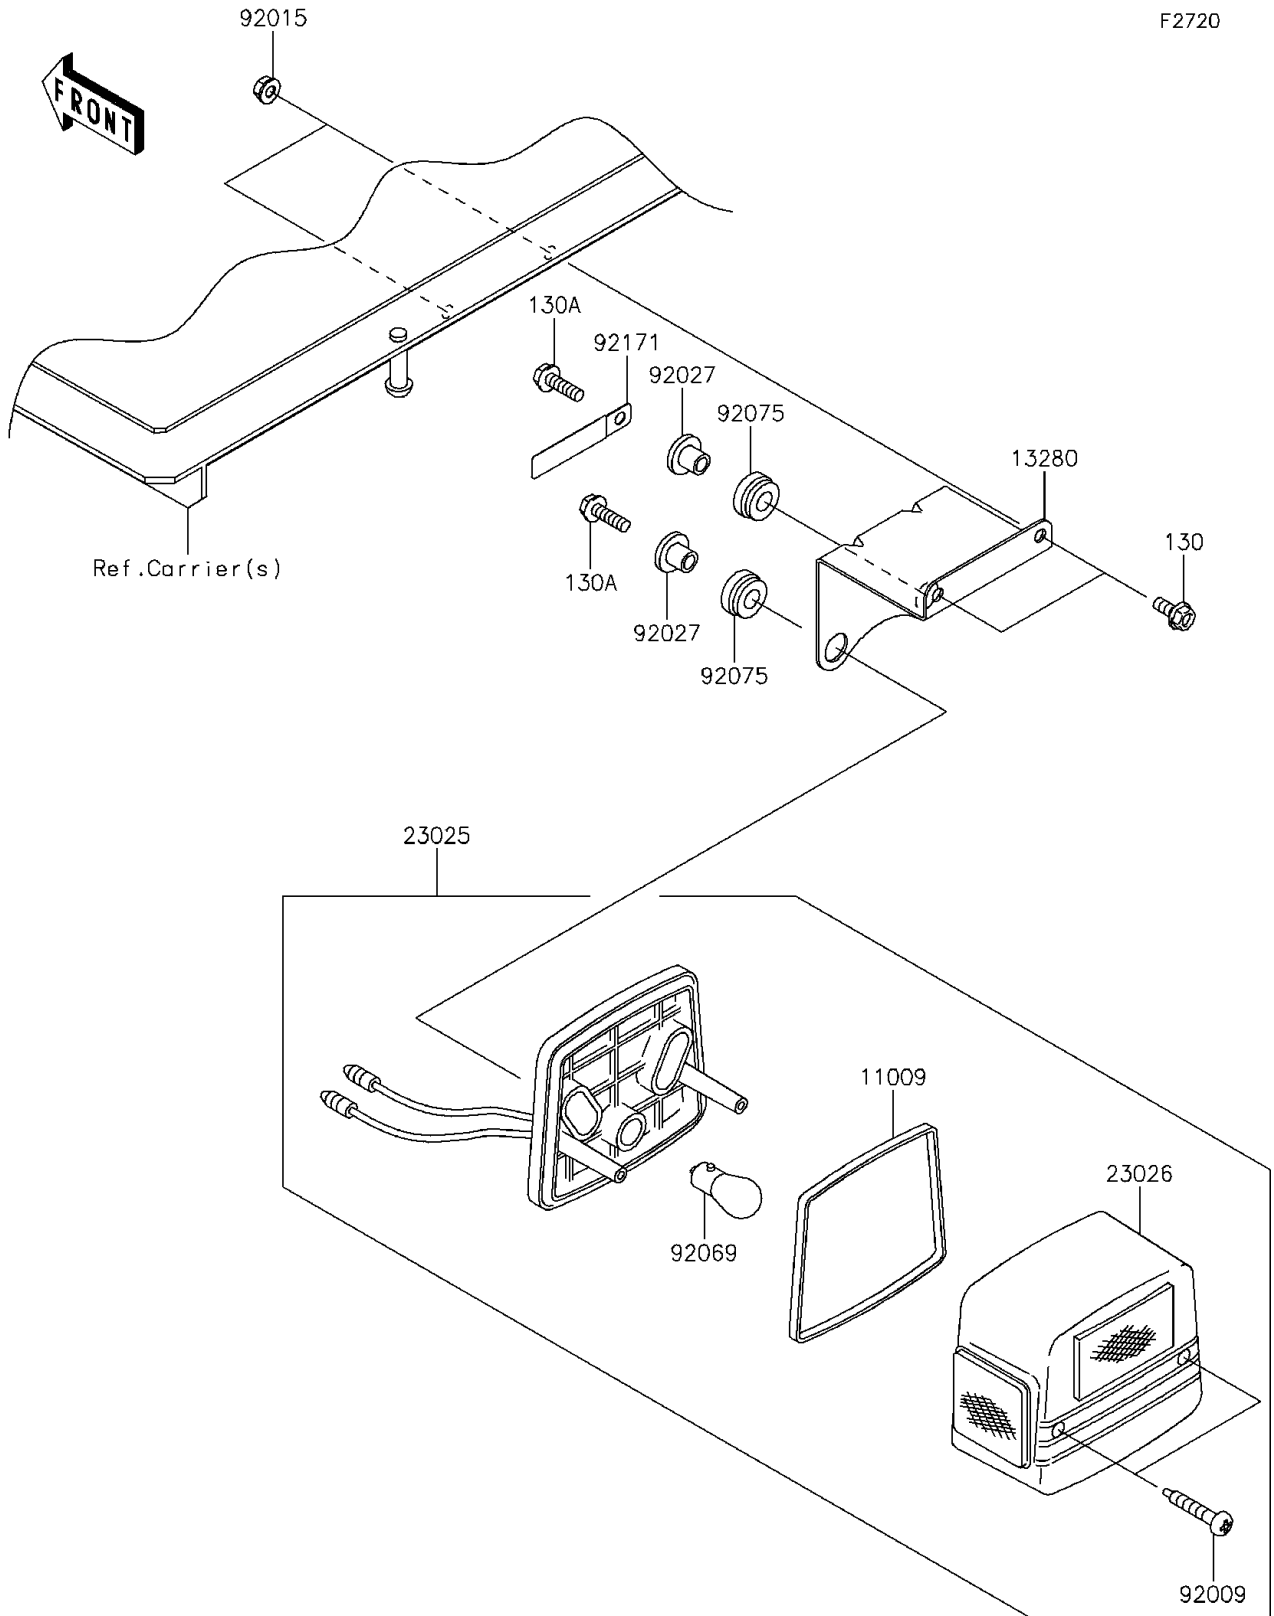

# 2014 MULE™ 610 4x4 XC CAMO PARTS DIAGRAM

Taillight(s)

F2720

## 2014 MULE™ 610 4x4 XC CAMO PARTS LIST

### Taillight(s)

| ITEM NAME                        | PART NUMBER | QUANTITY |
|----------------------------------|-------------|----------|
| GASKET,TAIL LAMP (Ref # 11009)   | 11009-1215  | 1        |
| HOLDER,TAIL LAMP (Ref # 13280)   | 13280-0079  | 1        |
| LAMP-TAIL (Ref # 23025)          | 23025-1042  | 1        |
| LENS,TAIL LAMP (Ref # 23026)     | 23026-1019  | 1        |
| SCREW,TAPPING,4X25 (Ref # 92009) | 92009-1069  | 2        |
| NUT,FLANGED,6MM (Ref # 92015)    | 92015-1367  | 2        |
| COLLAR,L=11.1 (Ref # 92027)      | 92027-194   | 2        |
| BULB,12V 21/5W (Ref # 92069)     | 92069-1011  | 1        |
| DAMPER (Ref # 92075)             | 92075-277   | 2        |
| CLAMP,L=60 (Ref # 92171)         | 92171-0652  | 1        |
| BOLT-FLANGED,6X14 (Ref # 130)    | 130BA0614   | 2        |
| BOLT-FLANGED,6X20 (Ref # 130A)   | 130BA0620   | 2        |