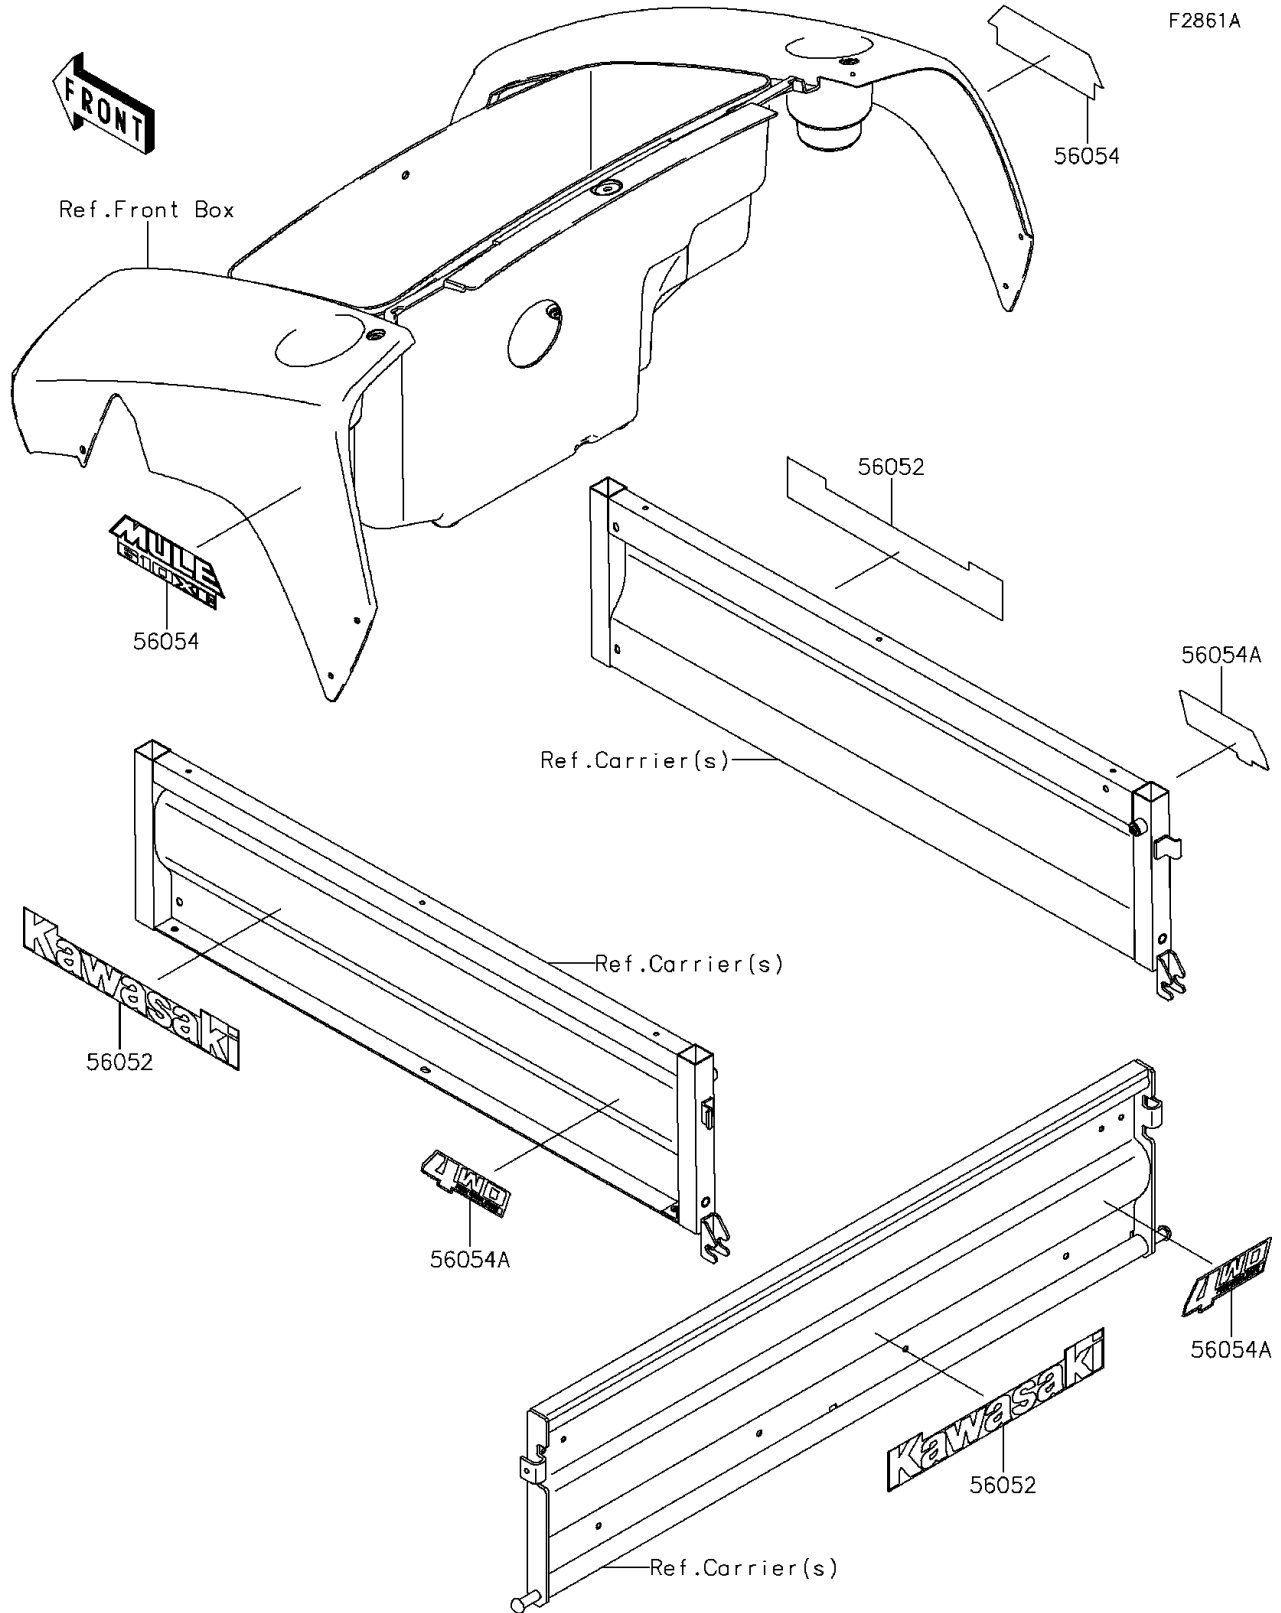

2013 MULE™ 610 4x4 XC Realtree APG HD PARTS DIAGRAM

Decals(EGF-EFF)

2013 MULE™ 610 4x4 XC Realtree APG HD PARTS LIST

Decals(EGF-EFF)

ITEM NAME	PART NUMBER	QUANTITY
MARK,SIDE PLATE,KAWASAKI (Ref # 56052)	56052-0105	3
MARK,FR FENDER,MULE610XC (Ref # 56054)	56054-0792	2
MARK,SIDE PLATE,4WD (Ref # 56054A)	56054-0793	3