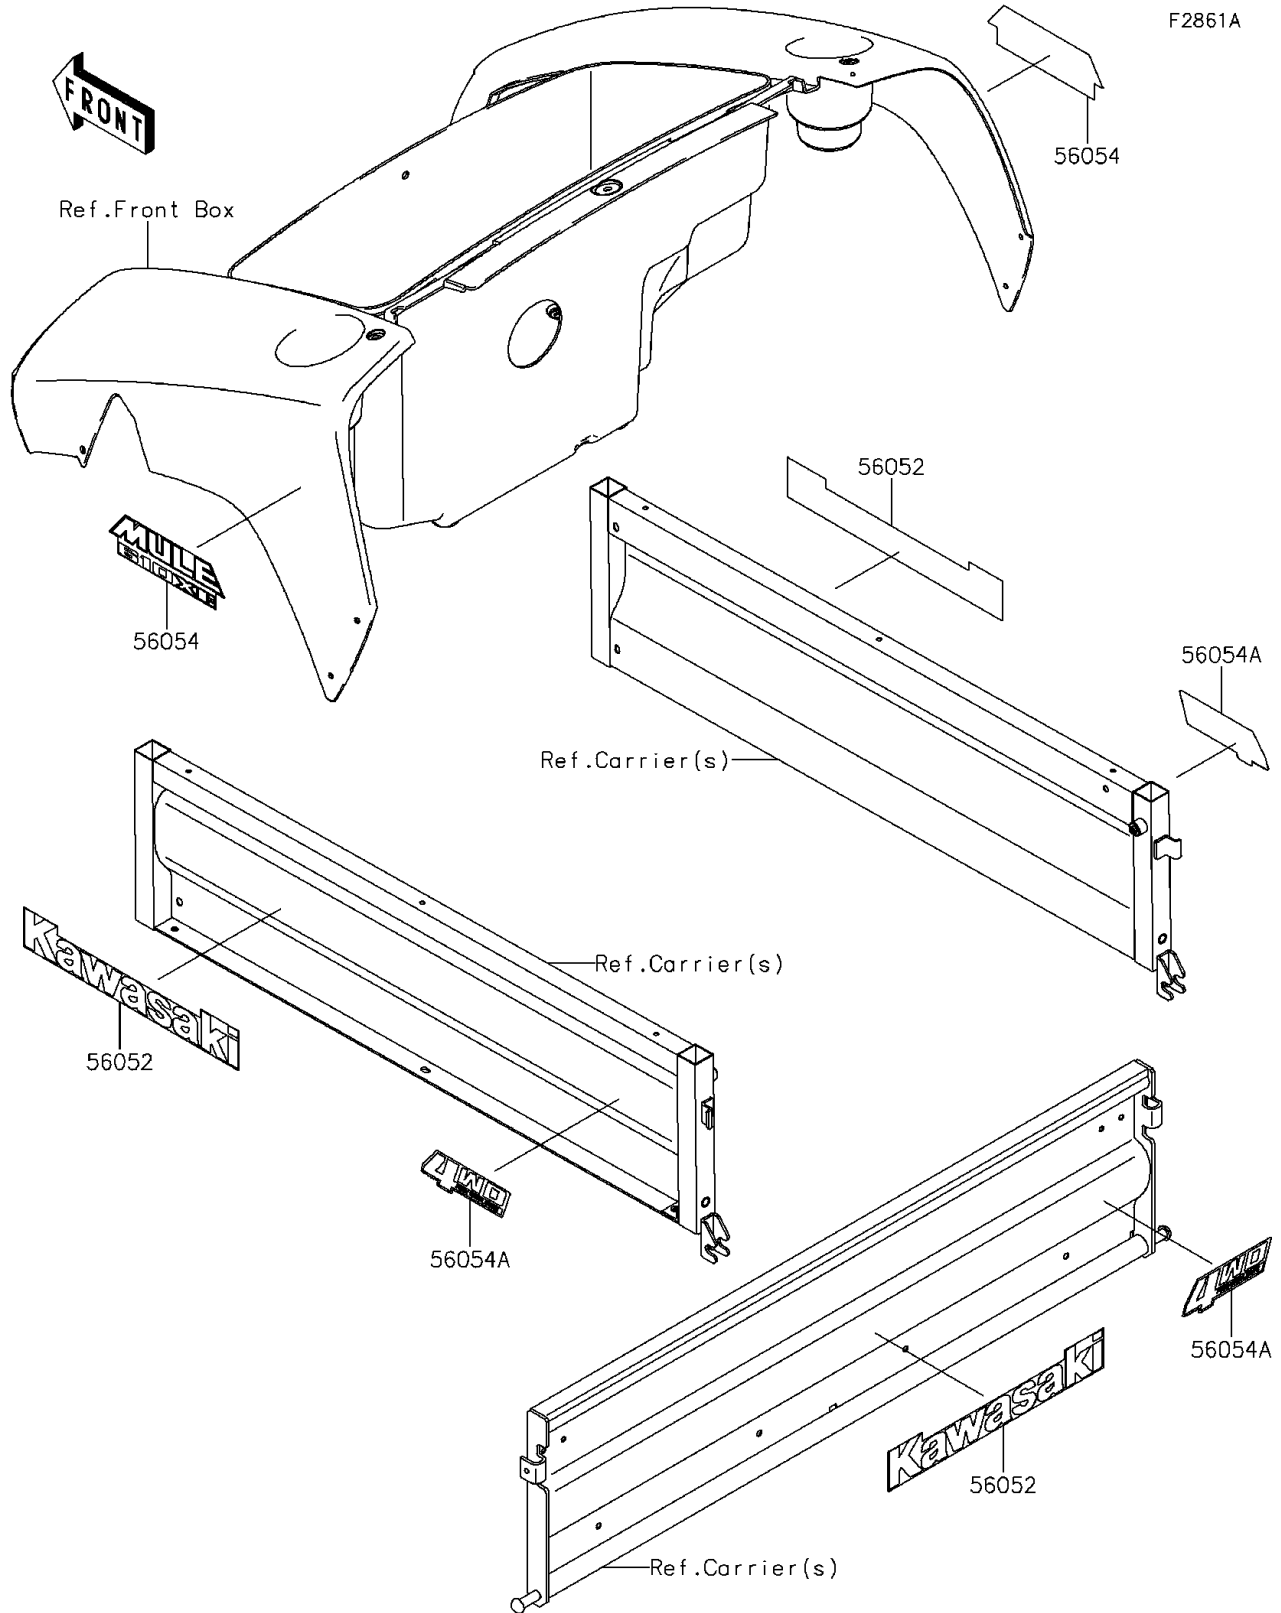

2015 MULE™ 610 4x4 XC CAMO PARTS DIAGRAM

Decals(EGF-EFF)

2015 MULE™ 610 4x4 XC CAMO PARTS LIST

Decals(EGF-EFF)

ITEM NAME	PART NUMBER	QUANTITY
MARK,SIDE PLATE,KAWASAKI (Ref # 56052)	56052-0105	3
MARK,FR FENDER,MULE610XC (Ref # 56054)	56054-0792	2
MARK,SIDE PLATE,4WD (Ref # 56054A)	56054-0793	3