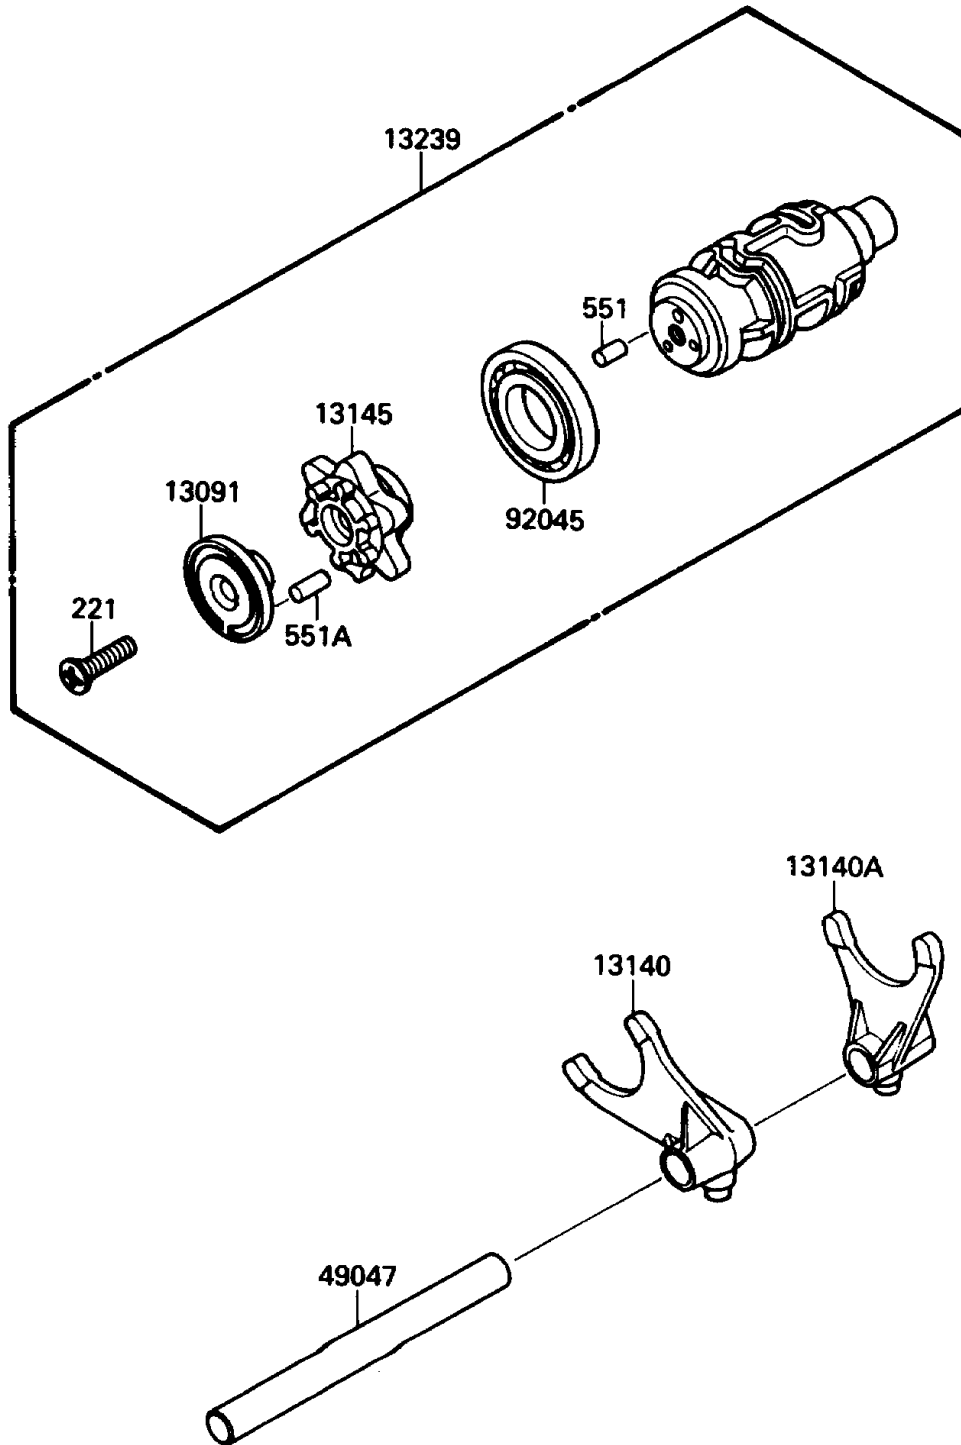

1987 Vulcan 88 PARTS DIAGRAM

Change Drum/Shift Fork

E1362-0122

1987 Vulcan 88 PARTS LIST

Change Drum/Shift Fork

ITEM NAME	PART NUMBER	QUANTITY
HOLDER,CHANGE DRUM PIN (Ref # 13091)	13091-1104	1
FORK-SHIFT,INPUT,2ND (Ref # 13140)	13140-1155	1
FORK-SHIFT,OUTPUT,3RD (Ref # 13140A)	13140-1156	1
CAM-CHANGE DRUM (Ref # 13145)	13145-1062	1
DRUM-ASSY-CHANGE (Ref # 13239)	13239-1141	1
ROD-SHIFT (Ref # 49047)	49047-1062	1
BEARING-BALL,#6005C4 (Ref # 92045)	92045-1056	1
SCREW-CSK-CROS,6X45 (Ref # 221)	221B0645	1
PIN-DOWEL,4X8 (Ref # 551)	551A0408	1
PIN-DOWEL (Ref # 551A)	551A0412	1