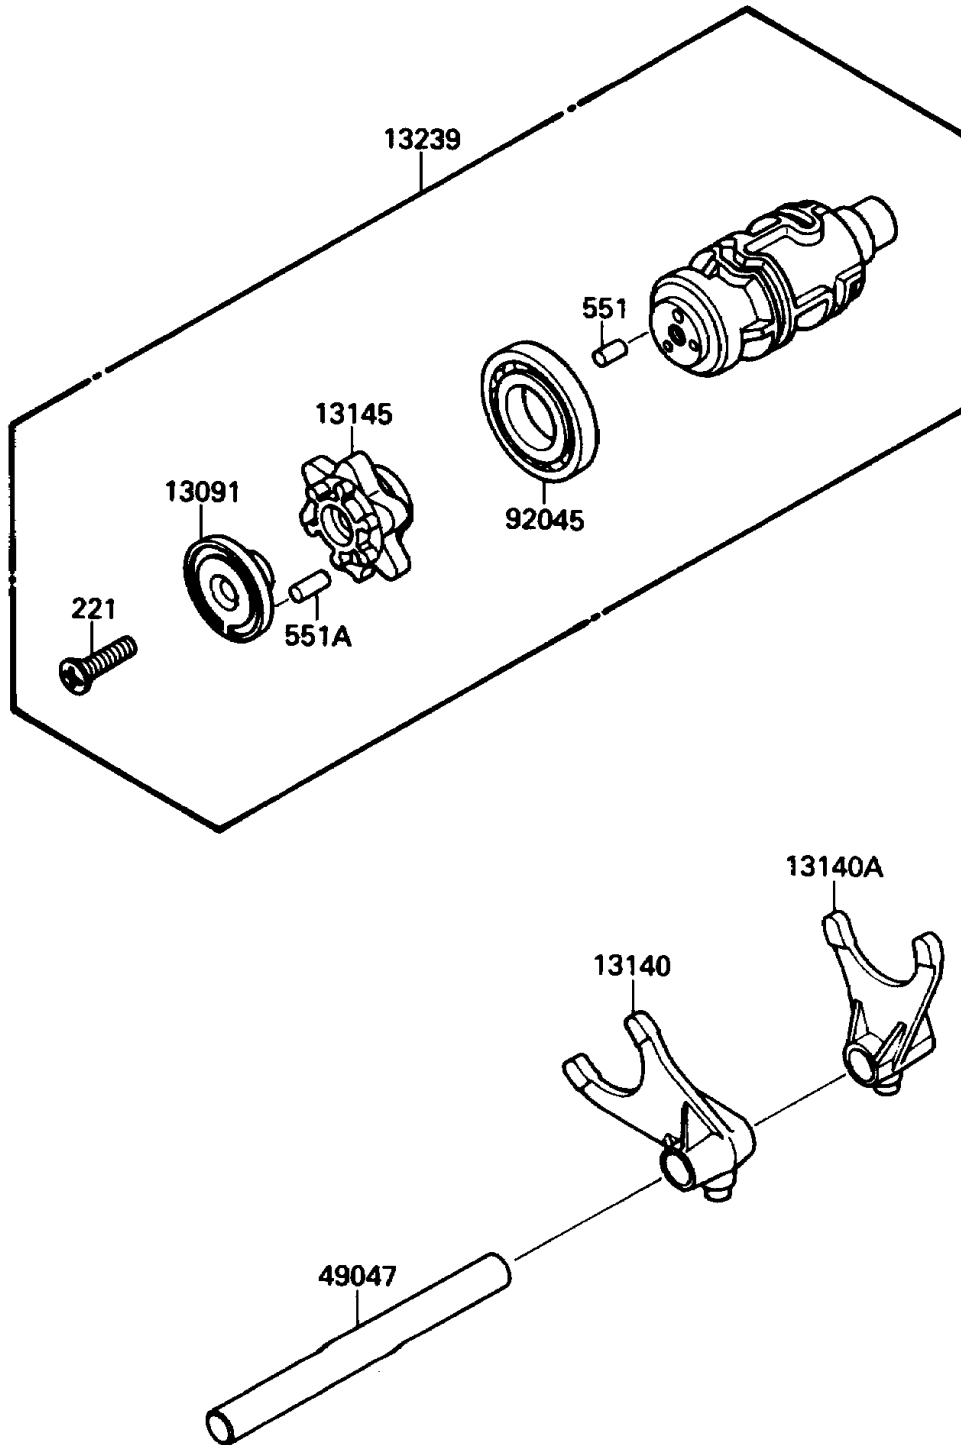

# 1988 Vulcan 88 PARTS DIAGRAM

Change Drum/Shift Fork

E1362-0122

# 1988 Vulcan 88 PARTS LIST

## Change Drum/Shift Fork

ITEM NAME	PART NUMBER	QUANTITY
HOLDER,CHANGE DRUM PIN (Ref # 13091)	13091-1104	1
FORK-SHIFT,INPUT,2ND (Ref # 13140)	13140-1155	1
FORK-SHIFT,OUTPUT,3RD (Ref # 13140A)	13140-1156	1
CAM-CHANGE DRUM (Ref # 13145)	13145-1062	1
DRUM-ASSY-CHANGE (Ref # 13239)	13239-1141	1
ROD-SHIFT (Ref # 49047)	49047-1062	1
BEARING-BALL,#6005C4 (Ref # 92045)	92045-1056	1
SCREW-CSK-CROS,6X45 (Ref # 221)	221B0645	1
PIN-DOWEL,4X8 (Ref # 551)	551A0408	1
PIN-DOWEL (Ref # 551A)	551A0412	1