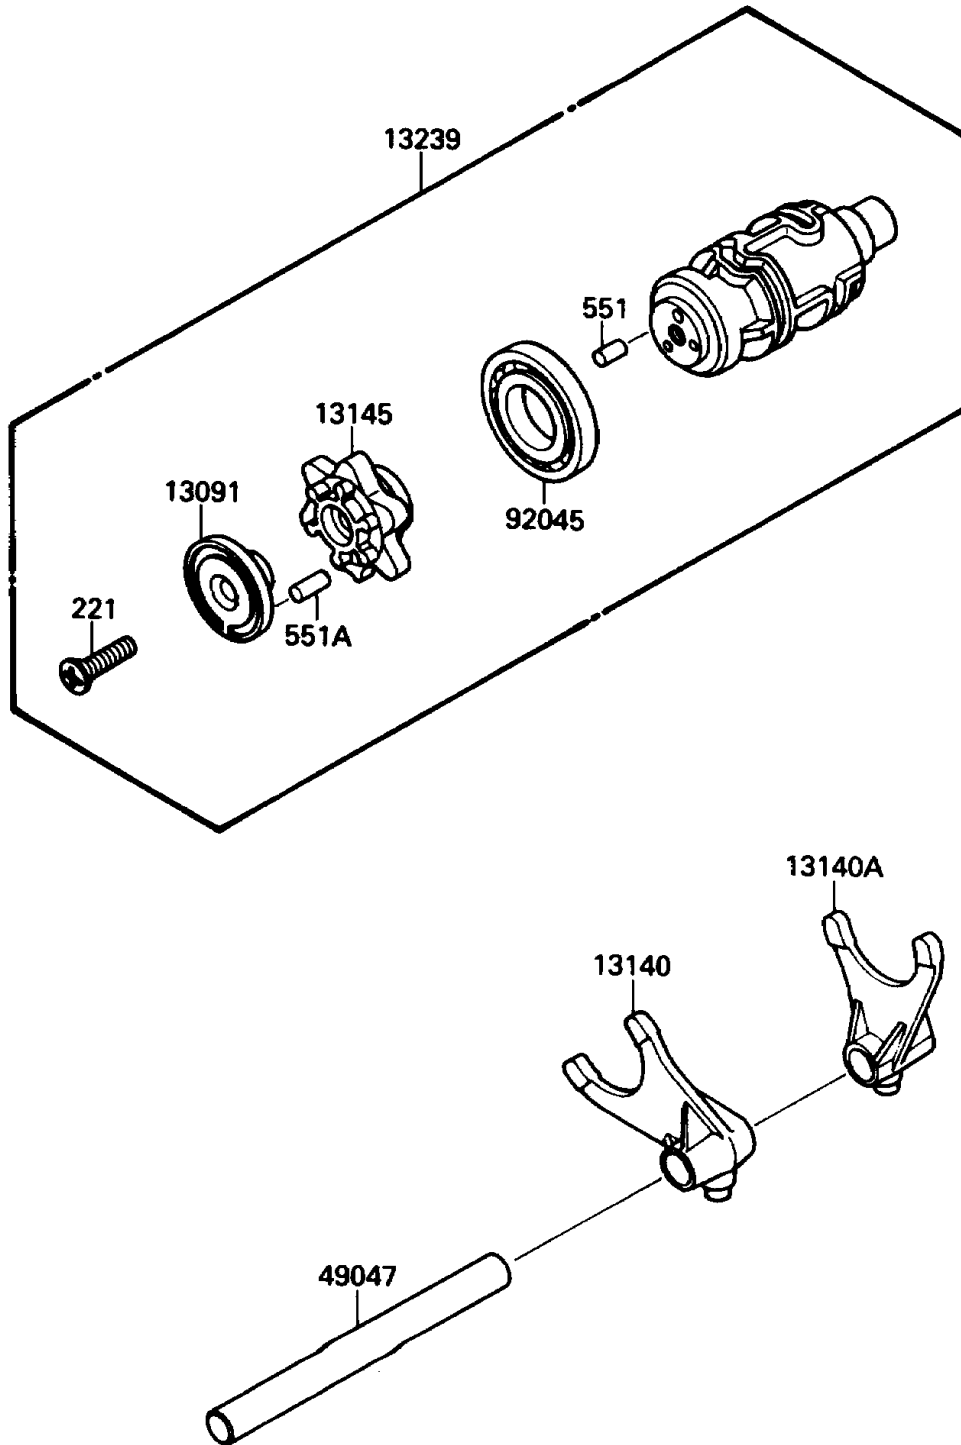

# 1991 Vulcan 88 PARTS DIAGRAM

Change Drum/Shift Fork

E1362-0122

## 1991 Vulcan 88 PARTS LIST

### Change Drum/Shift Fork

ITEM NAME	PART NUMBER	QUANTITY
HOLDER,CHANGE DRUM PIN (Ref # 13091)	13091-1104	1
FORK-SHIFT,INPUT,2ND (Ref # 13140)	13140-1155	1
FORK-SHIFT,OUTPUT,3RD (Ref # 13140A)	13140-1156	1
CAM-CHANGE DRUM (Ref # 13145)	13145-1062	1
DRUM-ASSY-CHANGE (Ref # 13239)	13239-1141	1
ROD-SHIFT (Ref # 49047)	49047-1062	1
BEARING-BALL,#6005C4 (Ref # 92045)	92045-1056	1
SCREW-CSK-CROS,6X45 (Ref # 221)	221B0645	1
PIN-DOWEL,4X8 (Ref # 551)	551A0408	1
PIN-DOWEL (Ref # 551A)	551A0412	1