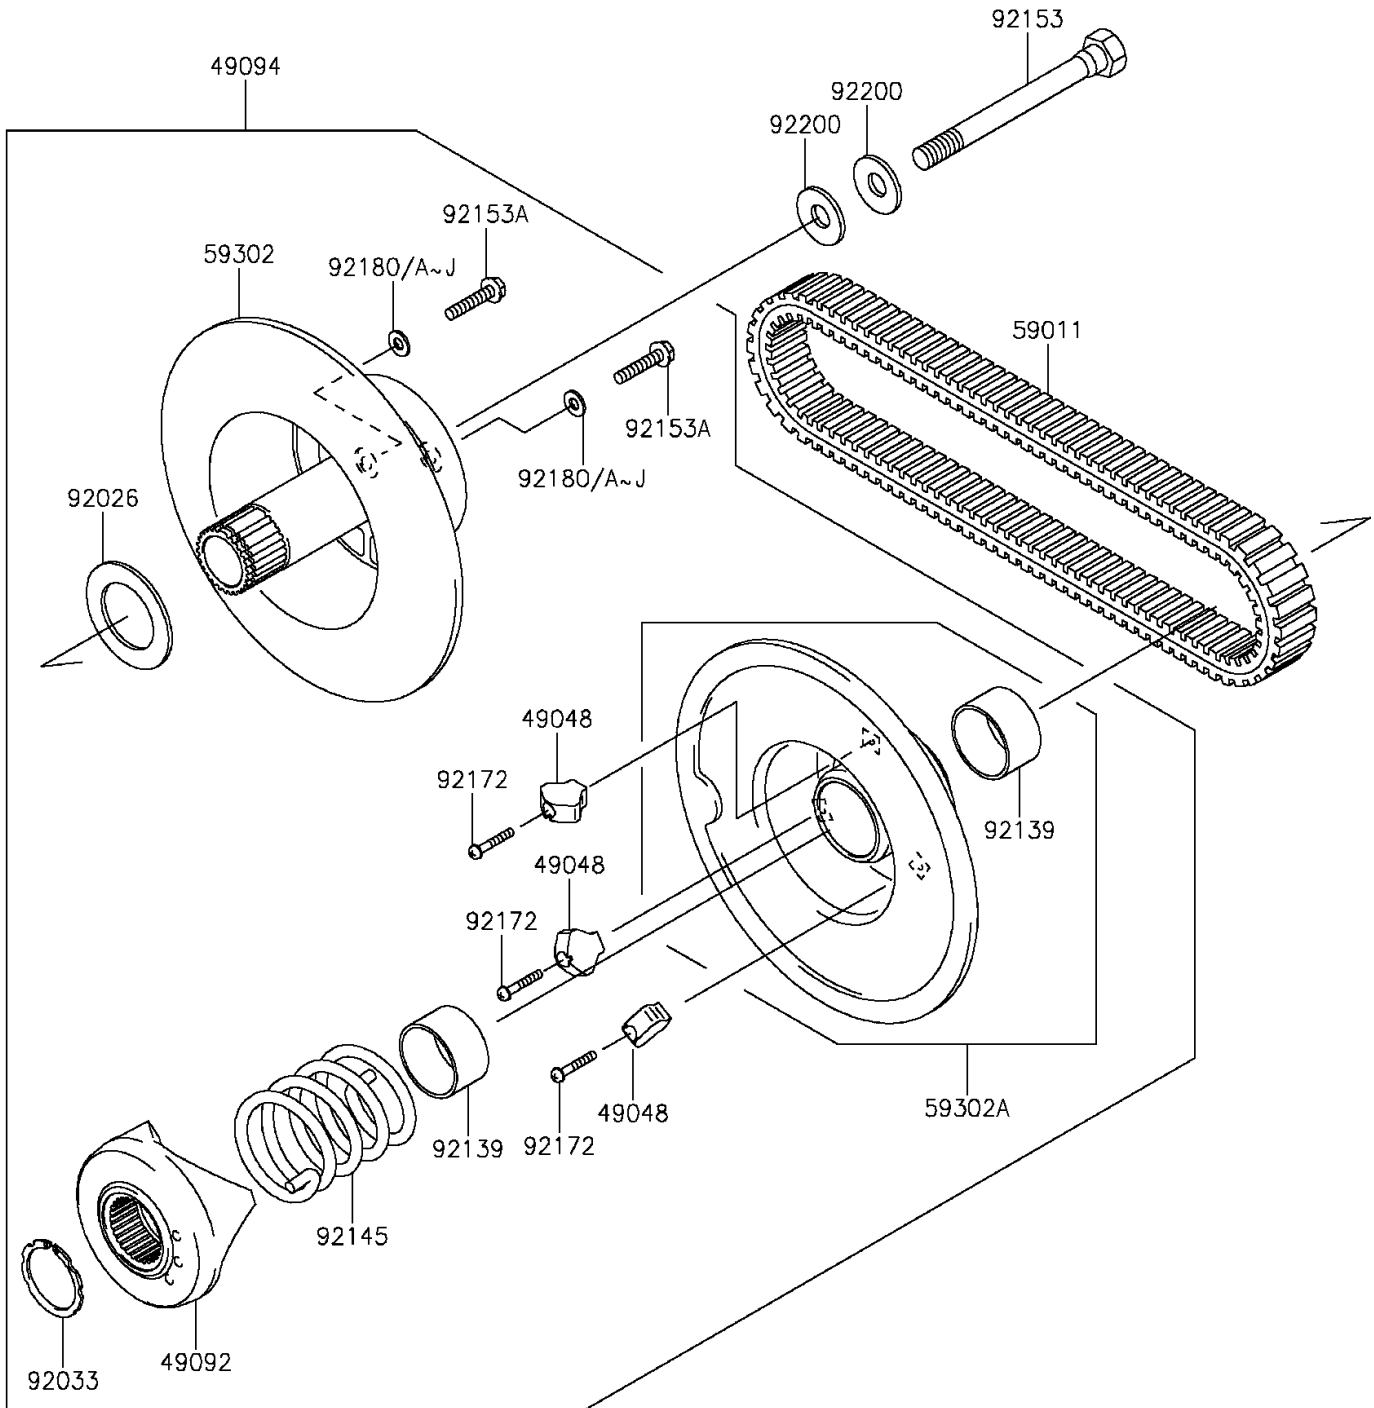

2016 MULE™ 610 4x4 XC SE PARTS DIAGRAM

Driven Converter/Drive Belt

E1392

2016 MULE™ 610 4x4 XC SE PARTS LIST

Driven Converter/Drive Belt

ITEM NAME	PART NUMBER	QUANTITY
SHOE (Ref # 49048)	49048-0001	3
RAMP (Ref # 49092)	49092-0005	1
CONVERTER-ASSY-DRIVEN (Ref # 49094)	49094-0049	1
BELT (Ref # 59011)	59011-0011	1
SHEAVE-COMP, FIXED (Ref # 59302)	59302-0028	1
SHEAVE-COMP (Ref # 59302A)	59302-0046	1
SPACER, 38X60X2.5 (Ref # 92026)	92026-0046	1
RING-SNAP (Ref # 92033)	92033-0053	1
BUSHING (Ref # 92139)	92139-0054	2
SPRING (Ref # 92145)	92145-0743	1
BOLT, 12X121 (Ref # 92153)	92153-0593	1
BOLT, 6X28 (Ref # 92153A)	92153-0833	2
SCREW, 4X25 (Ref # 92172)	92172-0060	3
SHIM, T=0.8 (Ref # 92180)	92180-0150	AR
SHIM, T=1.0 (Ref # 92180A)	92180-0151	AR
SHIM, T=1.2 (Ref # 92180B)	92180-0152	AR
SHIM, T=1.4 (Ref # 92180C)	92180-0153	2
SHIM, T=1.6 (Ref # 92180D)	92180-0154	AR
SHIM, T=1.8 (Ref # 92180E)	92180-0155	AR
SHIM, T=2.0 (Ref # 92180F)	92180-0156	AR
SHIM, T=2.3 (Ref # 92180G)	92180-0157	AR
SHIM, T=2.5 (Ref # 92180H)	92180-0158	AR
SHIM, T=2.8 (Ref # 92180I)	92180-0159	AR
SHIM, T=3.2 (Ref # 92180J)	92180-0160	AR
WASHER (Ref # 92200)	92200-0249	2