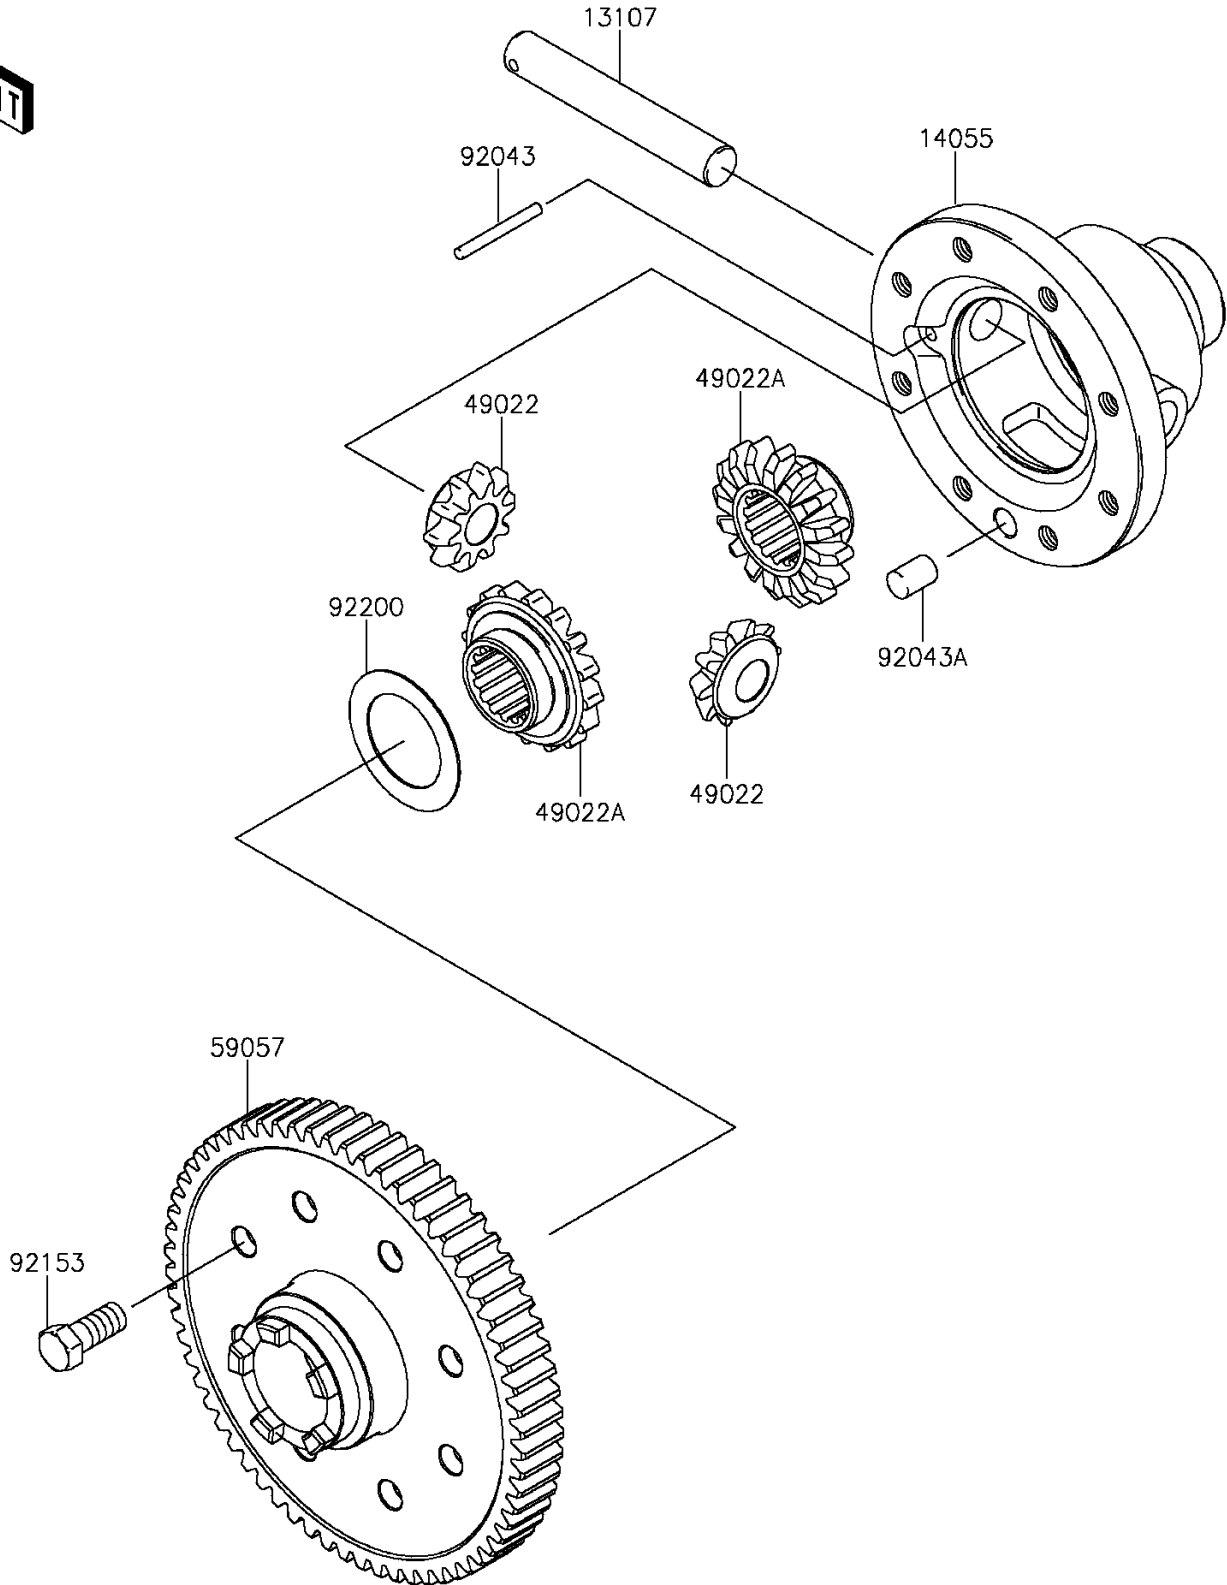

2014 MULE™ 610 4x4 XC SE PARTS DIAGRAM

Differential

E1451

2014 MULE™ 610 4x4 XC SE PARTS LIST

Differential

ITEM NAME	PART NUMBER	QUANTITY
SHAFT,DIFF-GEAR CASE (Ref # 13107)	13107-0042	1
CASE-GEAR,DIFF (Ref # 14055)	14055-0016	1
GEAR-BEVEL,10T (Ref # 49022)	49022-0572	2
GEAR-BEVEL,16T (Ref # 49022A)	49022-0573	2
GEAR-HELICAL,64T (Ref # 59057)	59057-0005	1
PIN,4X37.8 (Ref # 92043)	92043-0052	1
PIN,10X14 (Ref # 92043A)	92043-1506	1
BOLT,10X22 (Ref # 92153)	92153-0590	8
WASHER (Ref # 92200)	92200-1077	1