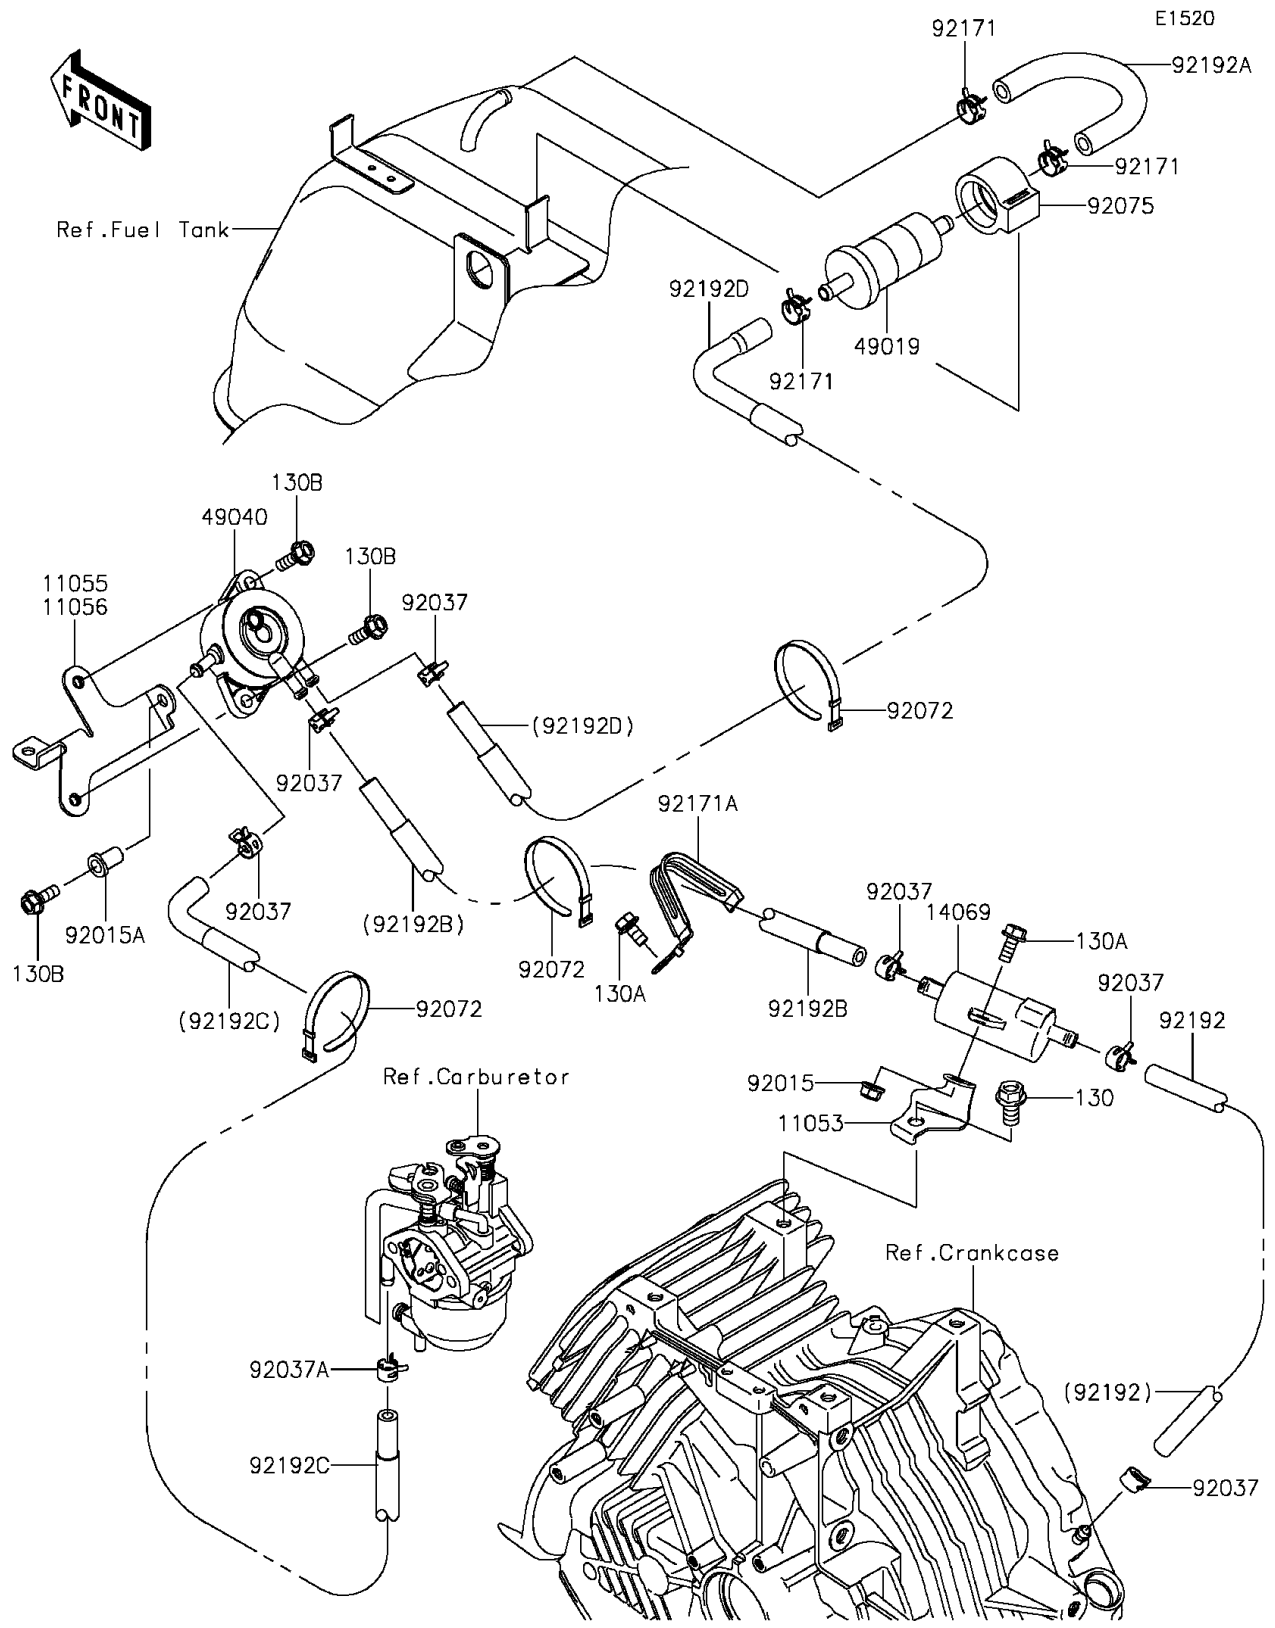

2014 MULE™ 610 4x4 XC SE PARTS DIAGRAM

Fuel Pump(FEF/FFF)

2014 MULE™ 610 4x4 XC SE PARTS LIST

Fuel Pump(FEF/FFF)

ITEM NAME	PART NUMBER	QUANTITY
BRACKET,BREATHER (Ref # 11053)	11053-1711	1
BRACKET (Ref # 11055)	11055-1668	1
BREATHER (Ref # 14069)	14069-0003	1
FILTER-FUEL (Ref # 49019)	49019-1055	1
PUMP-FUEL (Ref # 49040)	49040-7001	1
NUT,LOCK,FLANGED,6MM (Ref # 92015)	92015-1339	1
NUT,POP,6MM (Ref # 92015A)	92015-1759	1
CLAMP,TUBE (Ref # 92037)	92037-1505	6
CLAMP (Ref # 92037A)	92037-2113	1
BAND,L=186 (Ref # 92072)	92072-056	3
DAMPER,FUEL FILTER (Ref # 92075)	92075-1853	1
CLAMP (Ref # 92171)	92171-0515	3
CLAMP (Ref # 92171A)	92171-0842	1
TUBE,5.8X10.8X270 (Ref # 92192)	92192-0204	1
TUBE,7.5X12.5X200 (Ref # 92192A)	92192-0243	1
TUBE,5.8X10.8X370 (Ref # 92192B)	92192-0825	1
TUBE,CARB.-PUMP FUEL (Ref # 92192C)	92192-0826	1
TUBE (Ref # 92192D)	92192-0827	1
BOLT-FLANGED,8X16 (Ref # 130)	130AA0816	1
BOLT-FLANGED,6X14 (Ref # 130A)	130BA0614	2
BOLT-FLANGED,6X16 (Ref # 130B)	130BA0616	3