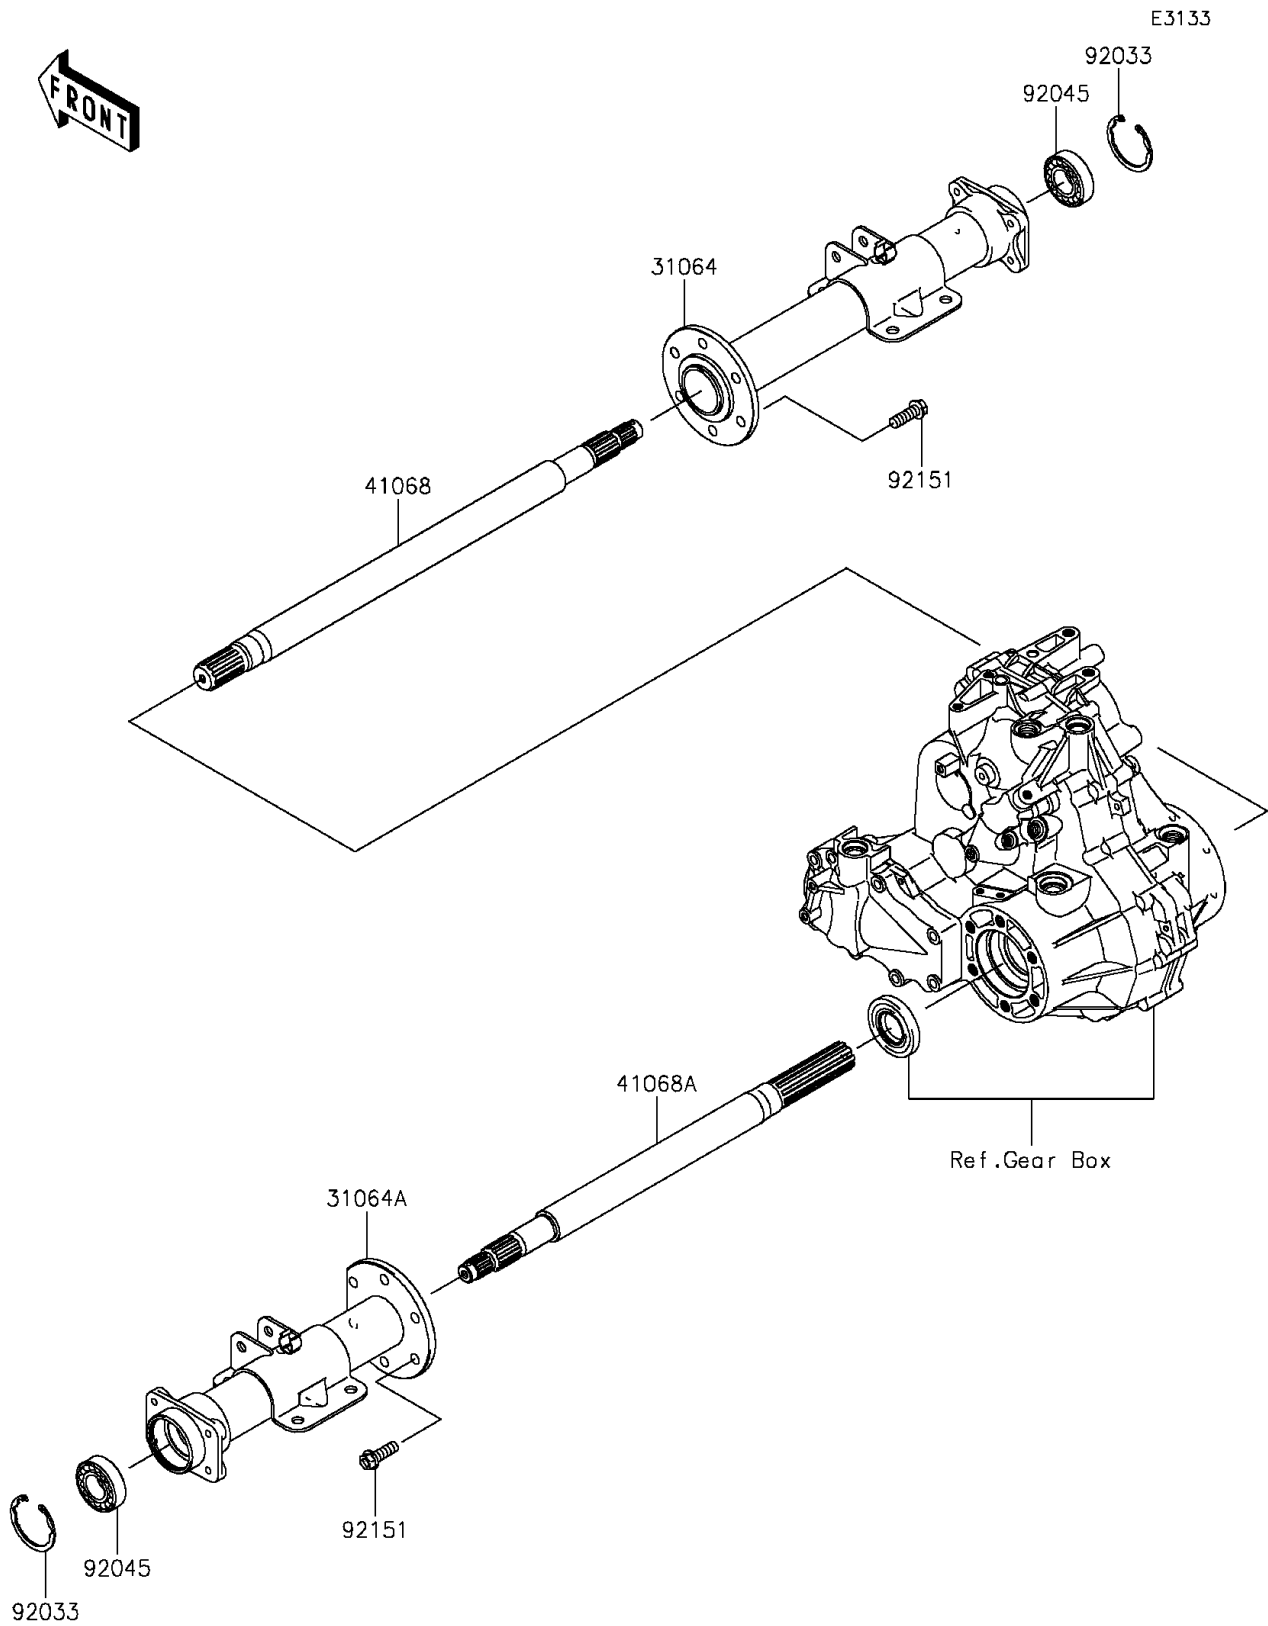

# 2016 MULE™ 610 4x4 XC SE PARTS DIAGRAM

Rear Axle

## 2016 MULE™ 610 4x4 XC SE PARTS LIST

### Rear Axle

ITEM NAME	PART NUMBER	QUANTITY
PIPE-COMP,RH (Ref # 31064)	31064-0197	1
PIPE-COMP,LH (Ref # 31064A)	31064-0198	1
AXLE,RH (Ref # 41068)	41068-0036	1
AXLE,LH (Ref # 41068A)	41068-0037	1
RING-SNAP (Ref # 92033)	92033-2149	2
BEARING-BALL,6205A26DDU2 (Ref # 92045)	92045-0044	2
BOLT,10X28 (Ref # 92151)	92151-2142	12