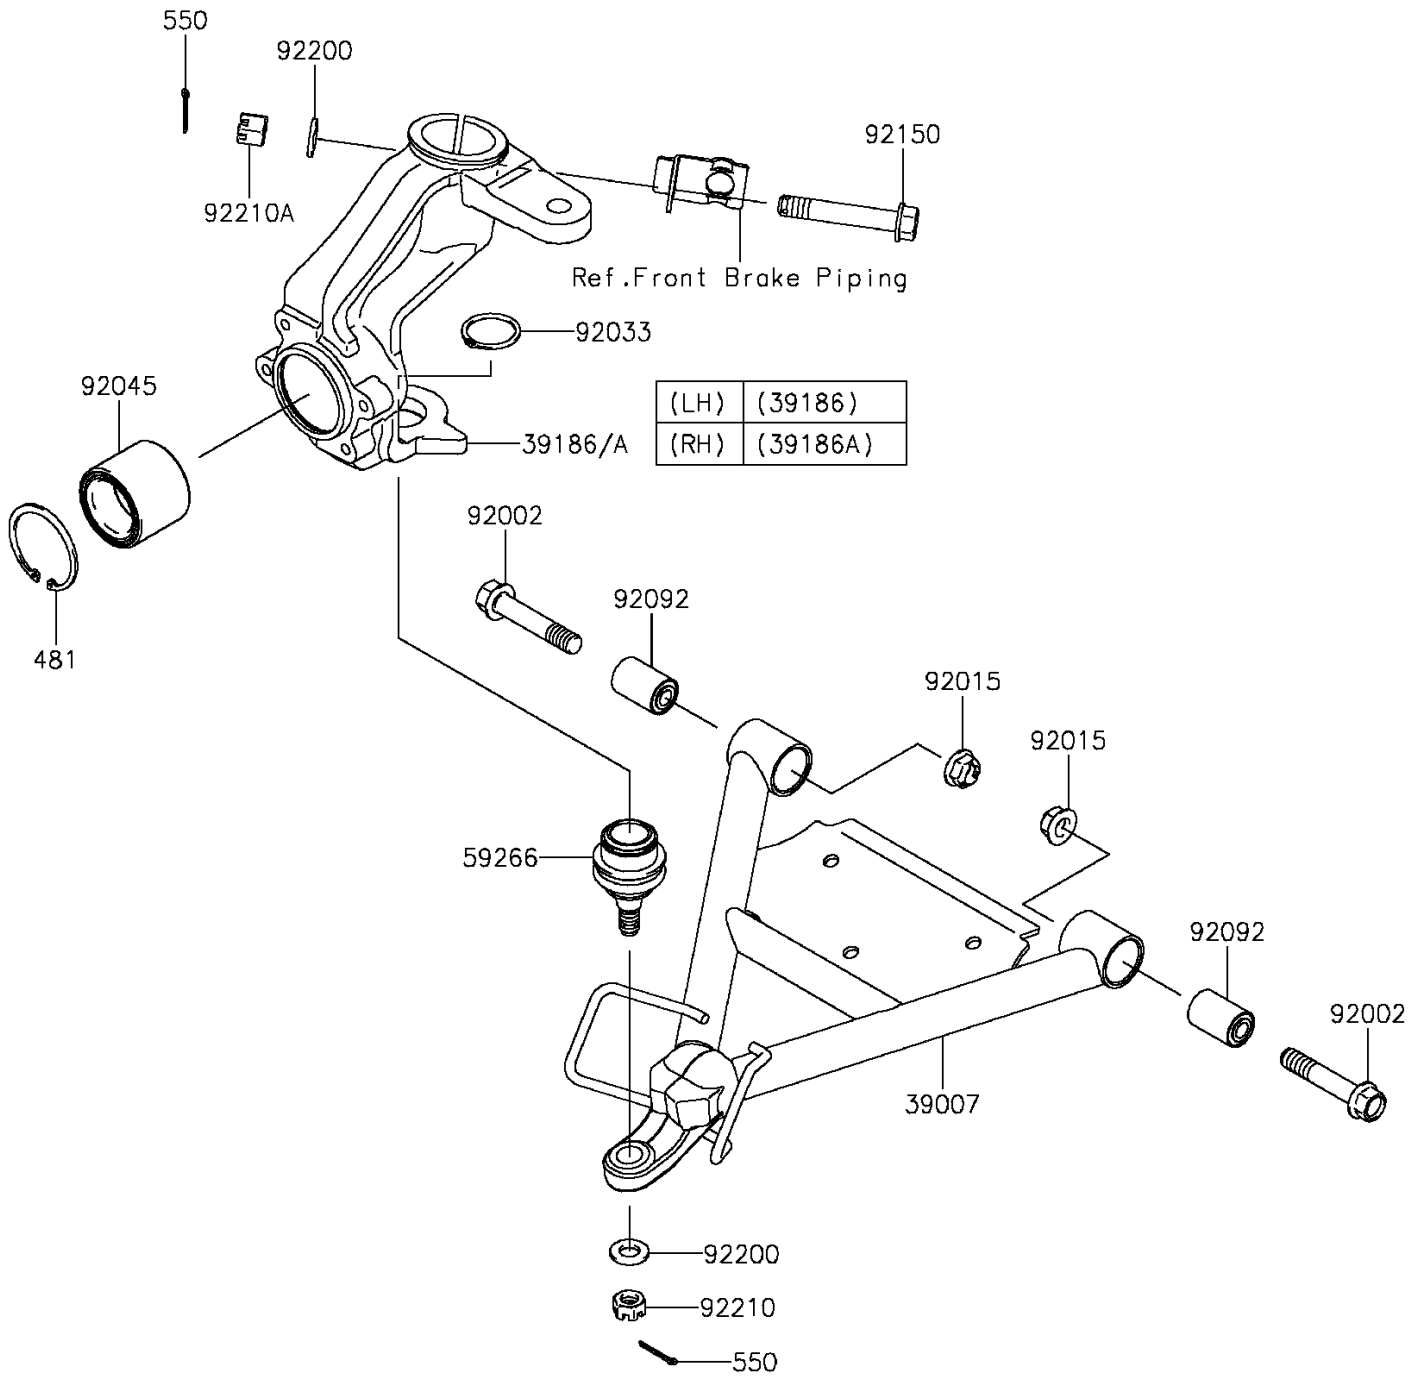

2016 MULE™ 610 4x4 XC SE PARTS DIAGRAM

Suspension

F2150

2016 MULE™ 610 4x4 XC SE PARTS LIST

Suspension

ITEM NAME	PART NUMBER	QUANTITY
ARM-SUSP (Ref # 39007)	39007-0029	2
KNUCKLE,LH (Ref # 39186)	39186-0314	1
KNUCKLE,RH (Ref # 39186A)	39186-0315	1
JOINT-BALL (Ref # 59266)	59266-1080	2
BOLT,ROD,12MM (Ref # 92002)	92002-1757	4
NUT,12MM (Ref # 92015)	92015-1706	4
RING-SNAP,C-TYPE,32MM (Ref # 92033)	92033-1262	2
BEARING-BALL,DAC2552W-7CS31 (Ref # 92045)	92045-0102	2
BUSHING-RUBBER (Ref # 92092)	92092-005	4
BOLT,FLANGED,12X72 (Ref # 92150)	92150-1356	2
WASHER,12.3X23X2.3 (Ref # 92200)	92200-1004	4
NUT,CASTLE,12MM (Ref # 92210)	92210-0395	2
NUT,12MM (Ref # 92210A)	92210-7501	2
CIRCLIP-TYPE-C,52MM (Ref # 481)	481J5200	2
PIN-COTTER,3.0X25 (Ref # 550)	550AA3025	4