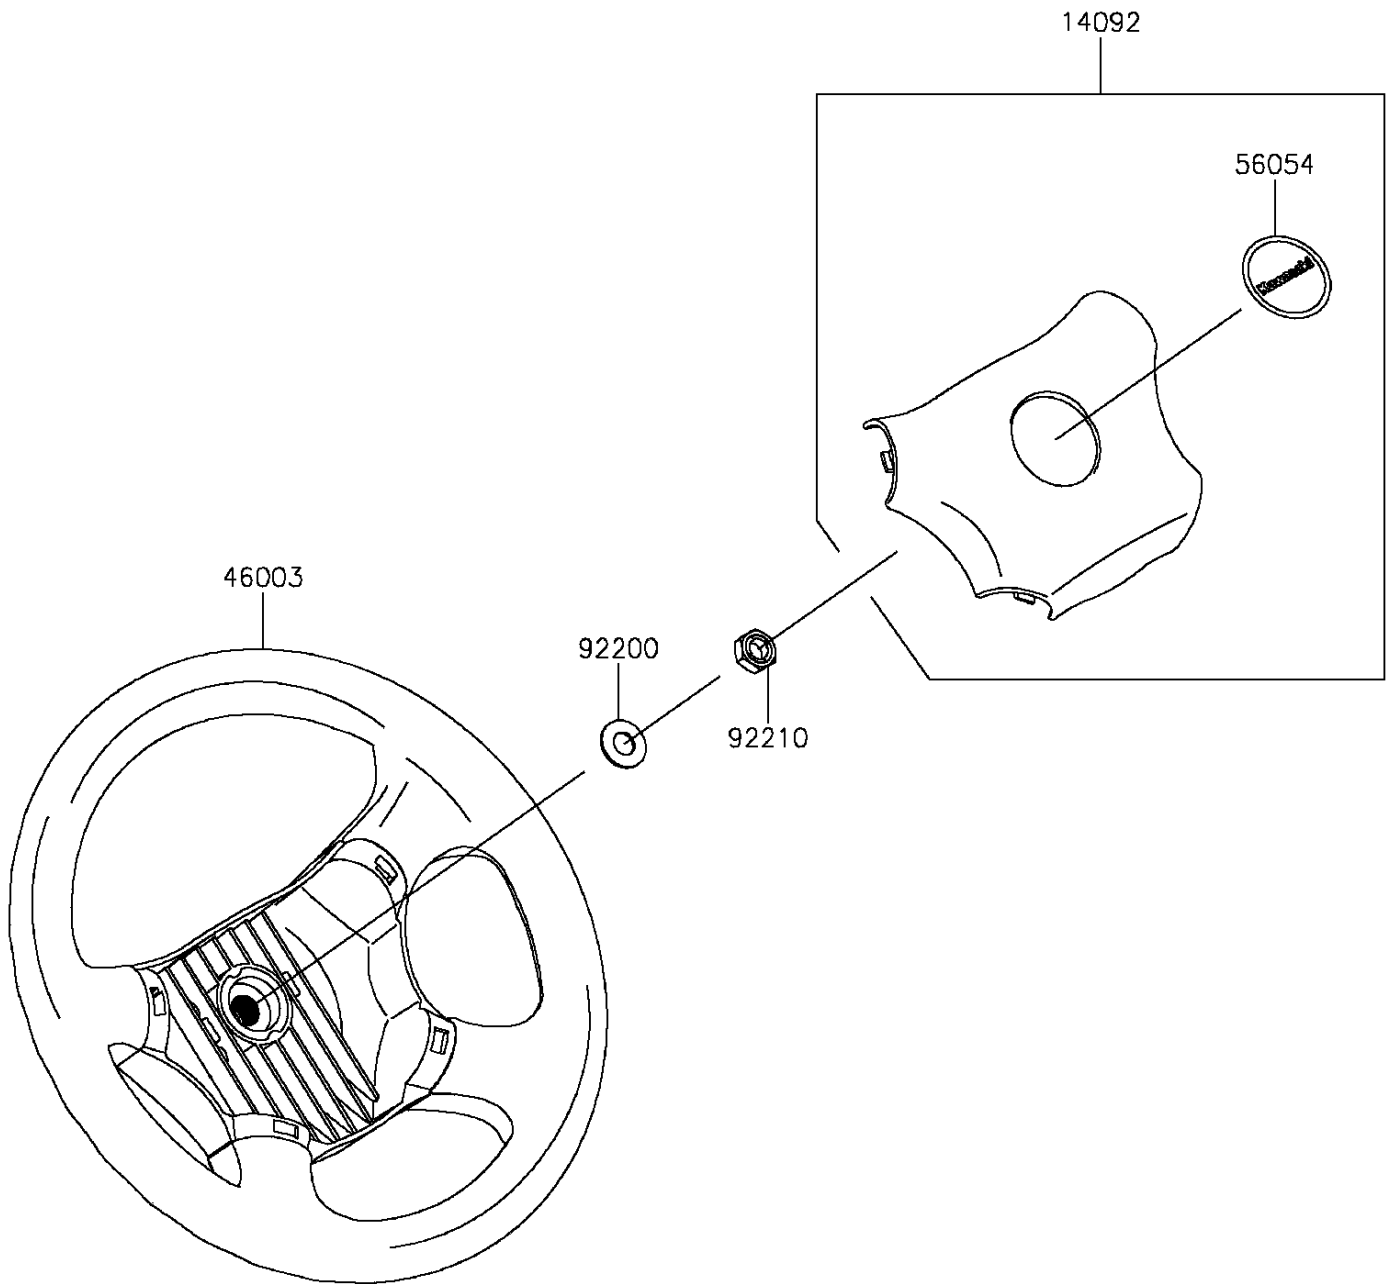

2016 MULE™ 610 4x4 XC SE PARTS DIAGRAM

Steering Wheel

F2311

2016 MULE™ 610 4x4 XC SE PARTS LIST

Steering Wheel

ITEM NAME	PART NUMBER	QUANTITY
COVER,HORN SWITCH (Ref # 14092)	14092-1029	1
HANDLE (Ref # 46003)	46003-0595	1
MARK,CENTER LOGO,KAWASAKI (Ref # 56054)	56054-1188	1
WASHER,12.1X25X1.6 (Ref # 92200)	92200-0455	1
NUT,LOCK,12MM (Ref # 92210)	92210-1249	1