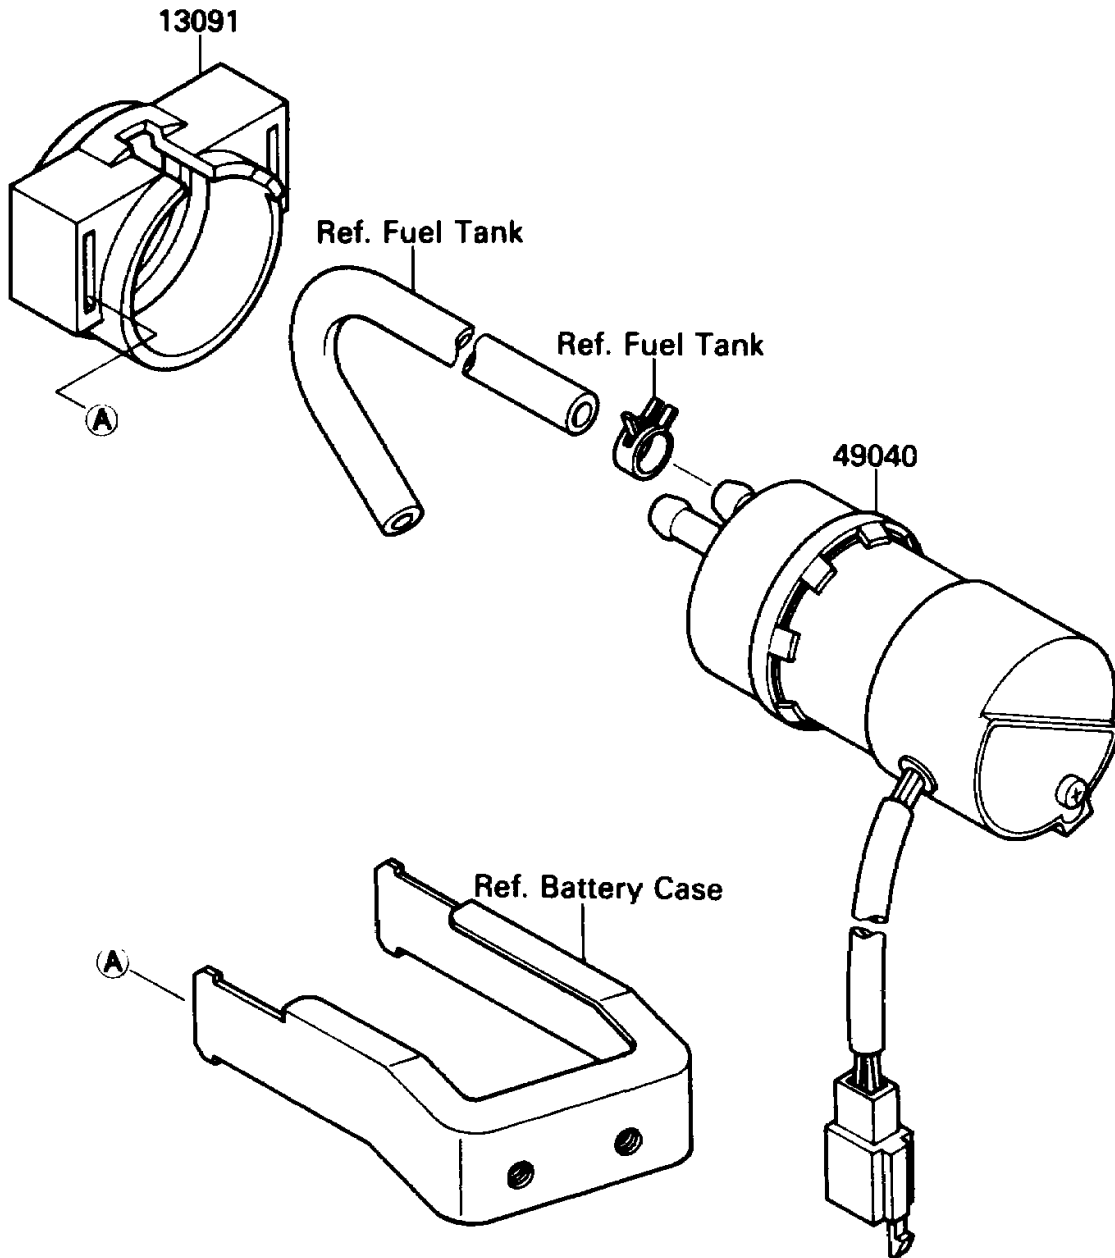

1990 Vulcan 88 PARTS DIAGRAM

Fuel Pump

E1520-0010

1990 Vulcan 88 PARTS LIST

Fuel Pump

ITEM NAME	PART NUMBER	QUANTITY
HOLDER (Ref # 13091)	13091-1512	1
PUMP-FUEL (Ref # 49040)	49040-1054	1