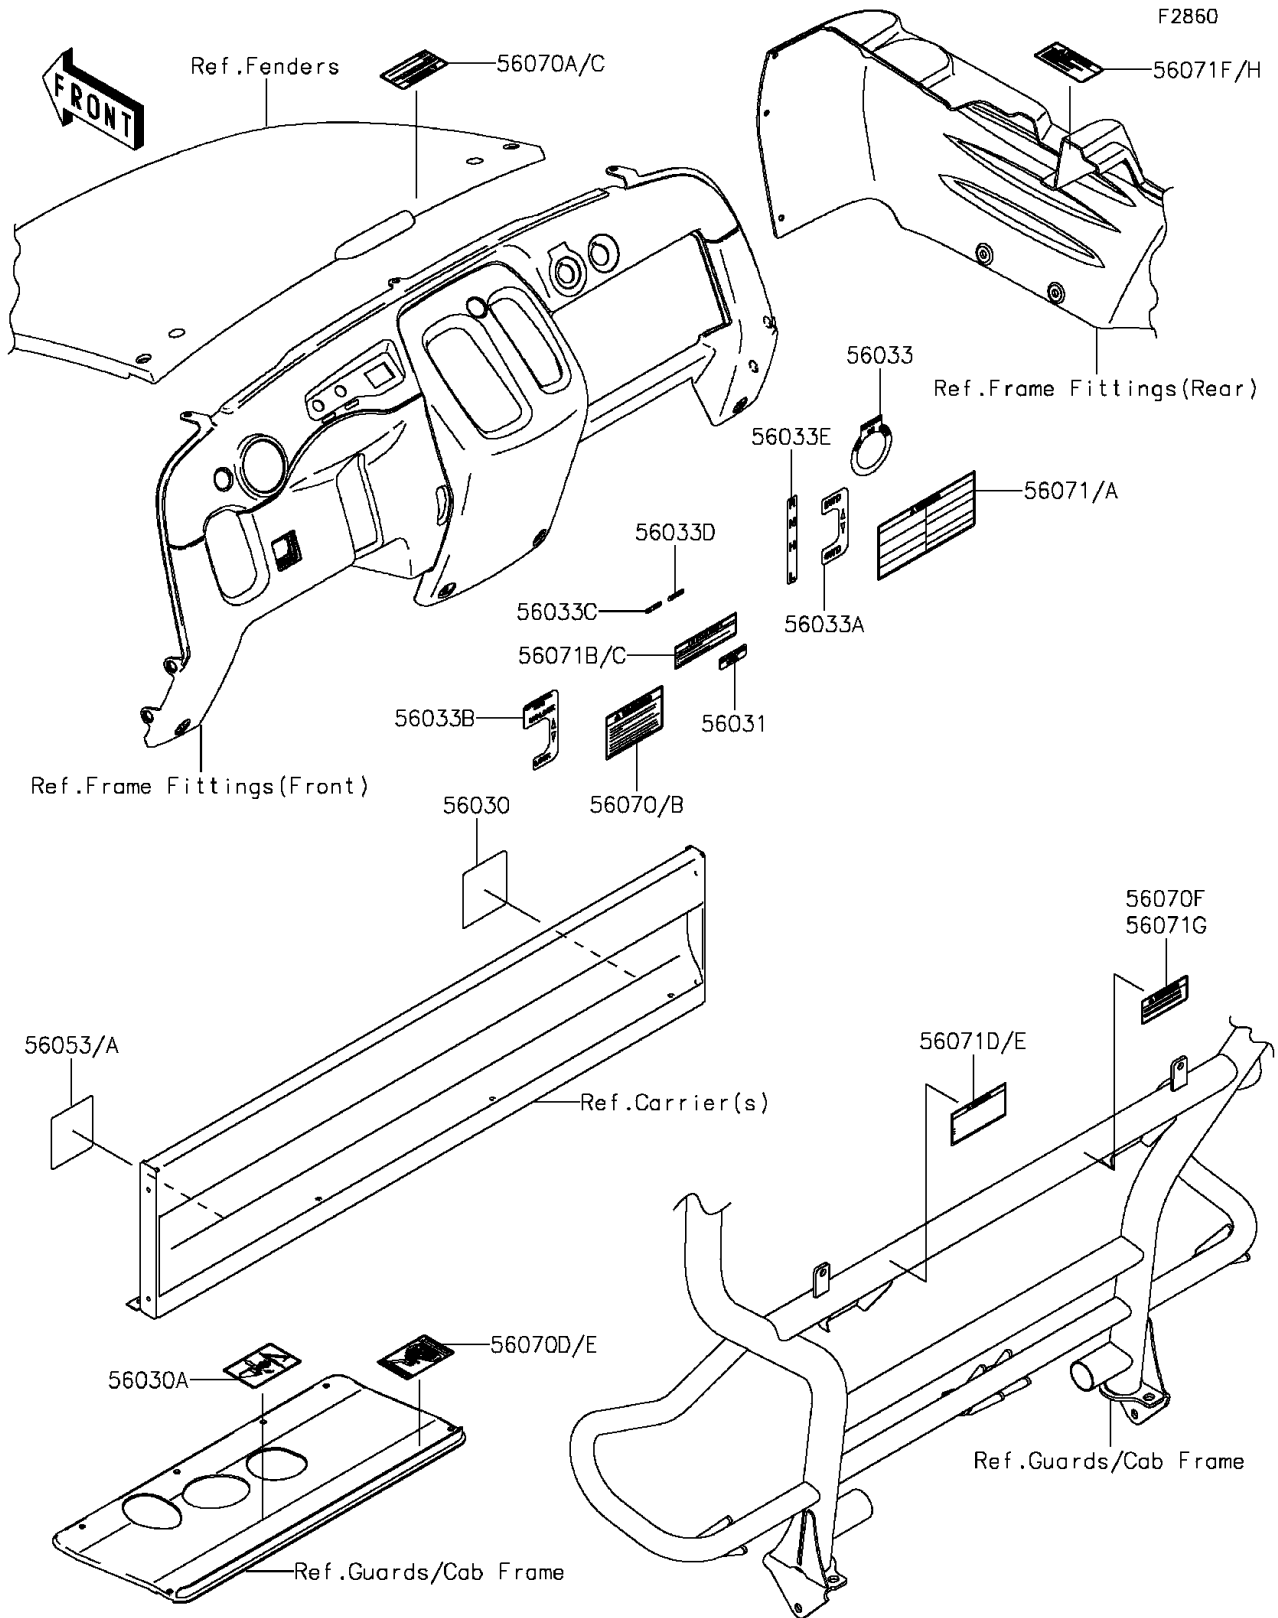

2016 MULE™ 610 4x4 XC SE PARTS DIAGRAM

Labels

2016 MULE™ 610 4x4 XC SE PARTS LIST

Labels

ITEM NAME	PART NUMBER	QUANTITY
LABEL,CARRIER HOOK OPERATION (Ref # 56030)	56030-0081	1
LABEL,OIL GAUGE (Ref # 56030A)	56030-0096	1
LABEL-MANUAL,BRAKE FLUID LEVEL (Ref # 56031)	56031-1818	1
LABEL-MANUAL,IGNITION (Ref # 56033)	56033-0051	1
LABEL-MANUAL,2/4WD (Ref # 56033A)	56033-0052	1
LABEL-MANUAL,DIFF LOCK (Ref # 56033B)	56033-0053	1
LABEL-MANUAL,OIL TEMP (Ref # 56033C)	56033-0054	1
LABEL-MANUAL,PARKING (Ref # 56033D)	56033-0055	1
LABEL-MANUAL,SHIFT (Ref # 56033E)	56033-0056	1
LABEL-SPECIFICATION,TIRE&LOAD (Ref # 56053)	56053-0758	1
LABEL-SPECIFICATION,TIRE&LOAD (Ref # 56053A)	56053-0759	1
LABEL-WARNING,OFF-HIGHWAY (Ref # 56070)	56070-0050	1
LABEL-WARNING,BONNET OPERATION (Ref # 56070A)	56070-0053	1
LABEL,OFF-HIGHWAY (Ref # 56070B)	56070-0055	1
LABEL-WARNING,BONNET OPERATION (Ref # 56070C)	56070-0058	1
LABEL-WARNING,HOT SURFACES (Ref # 56070D)	56070-1125	1
LABEL,HOT SURFACES (Ref # 56070E)	56070-1234	1
LABEL-WARNING,BED RAISED (Ref # 56070F)	56070-7515	1
LABEL-WARNING,GENERAL (Ref # 56071)	56071-0101	1
LABEL-WARNING,GENERAL (Ref # 56071A)	56071-0109	1
LABEL-WARNING,SHIFT NOTICE (Ref # 56071B)	56071-0132	1
LABEL-WARNING,SHIFT NOTICE (Ref # 56071C)	56071-0133	1
LABEL-WARNING,GASOLINE (Ref # 56071D)	56071-0134	1
LABEL-WARNING,GASOLINE (Ref # 56071E)	56071-0135	1
LABEL-WARNING,GASOLINE (Ref # 56071F)	56071-7501	1
LABEL,BED RAISED (Ref # 56071G)	56071-7504	1
LABEL,GASOLINE (Ref # 56071H)	56071-7505	1