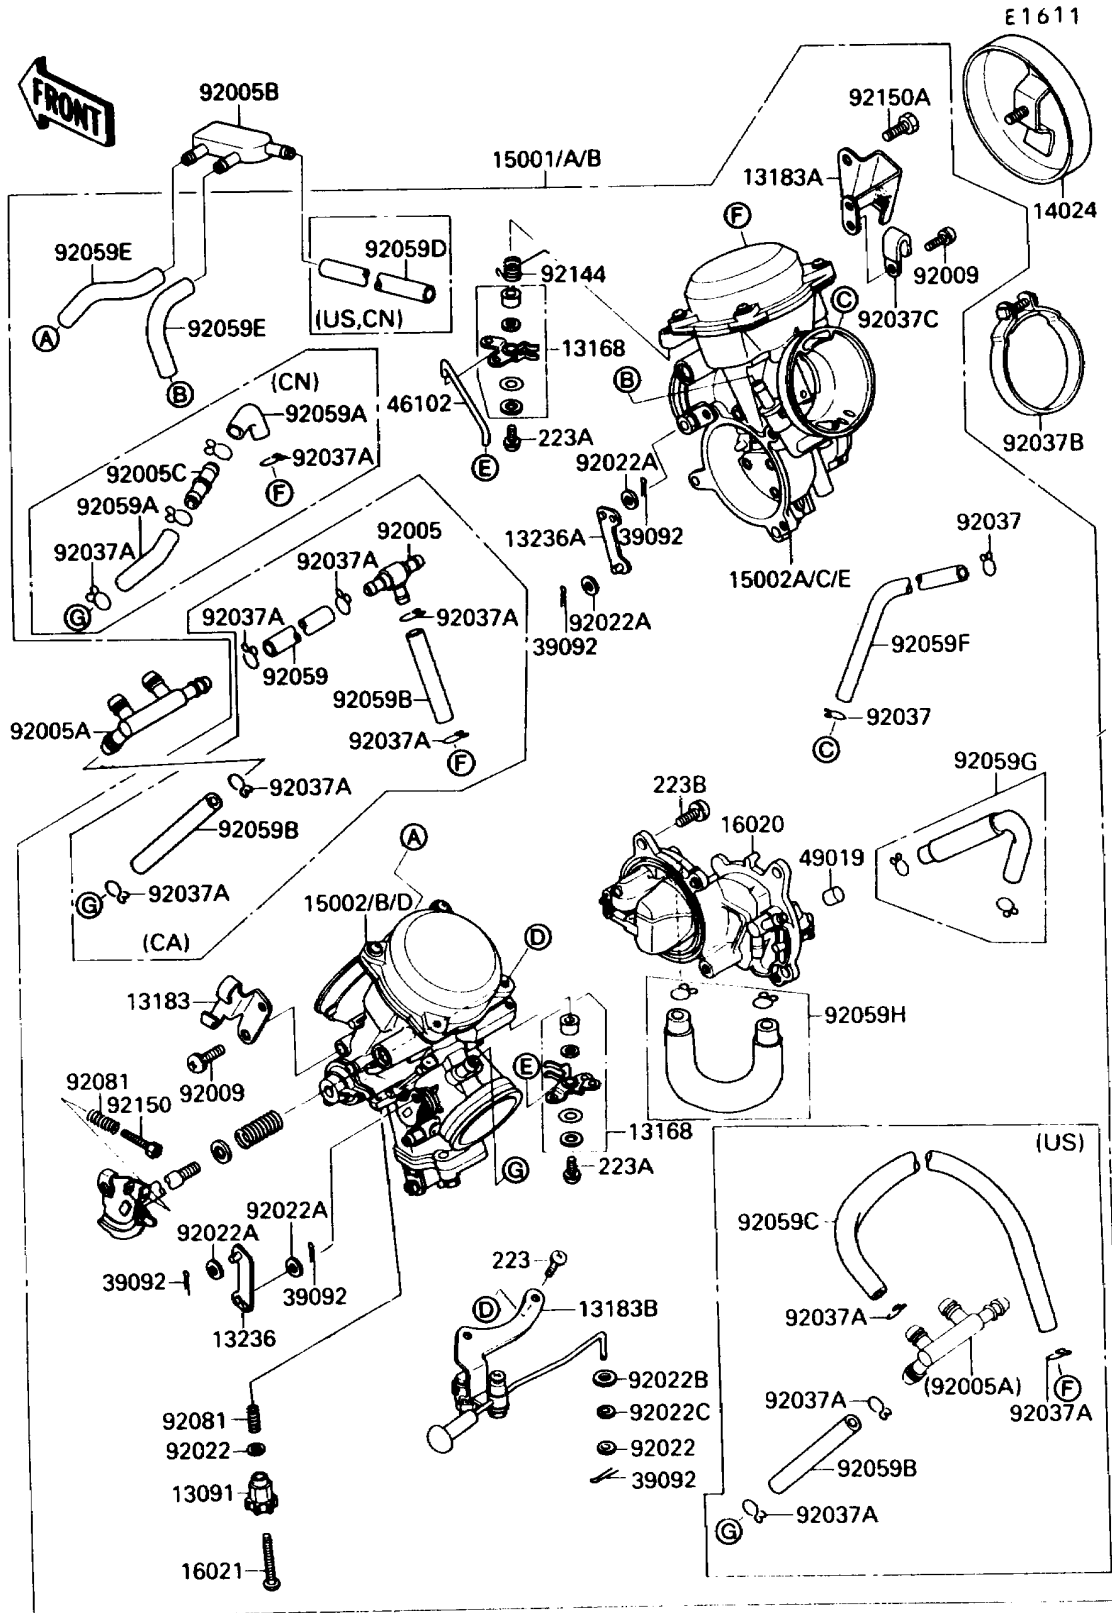

1988 Vulcan 88 PARTS DIAGRAM

Carburetor