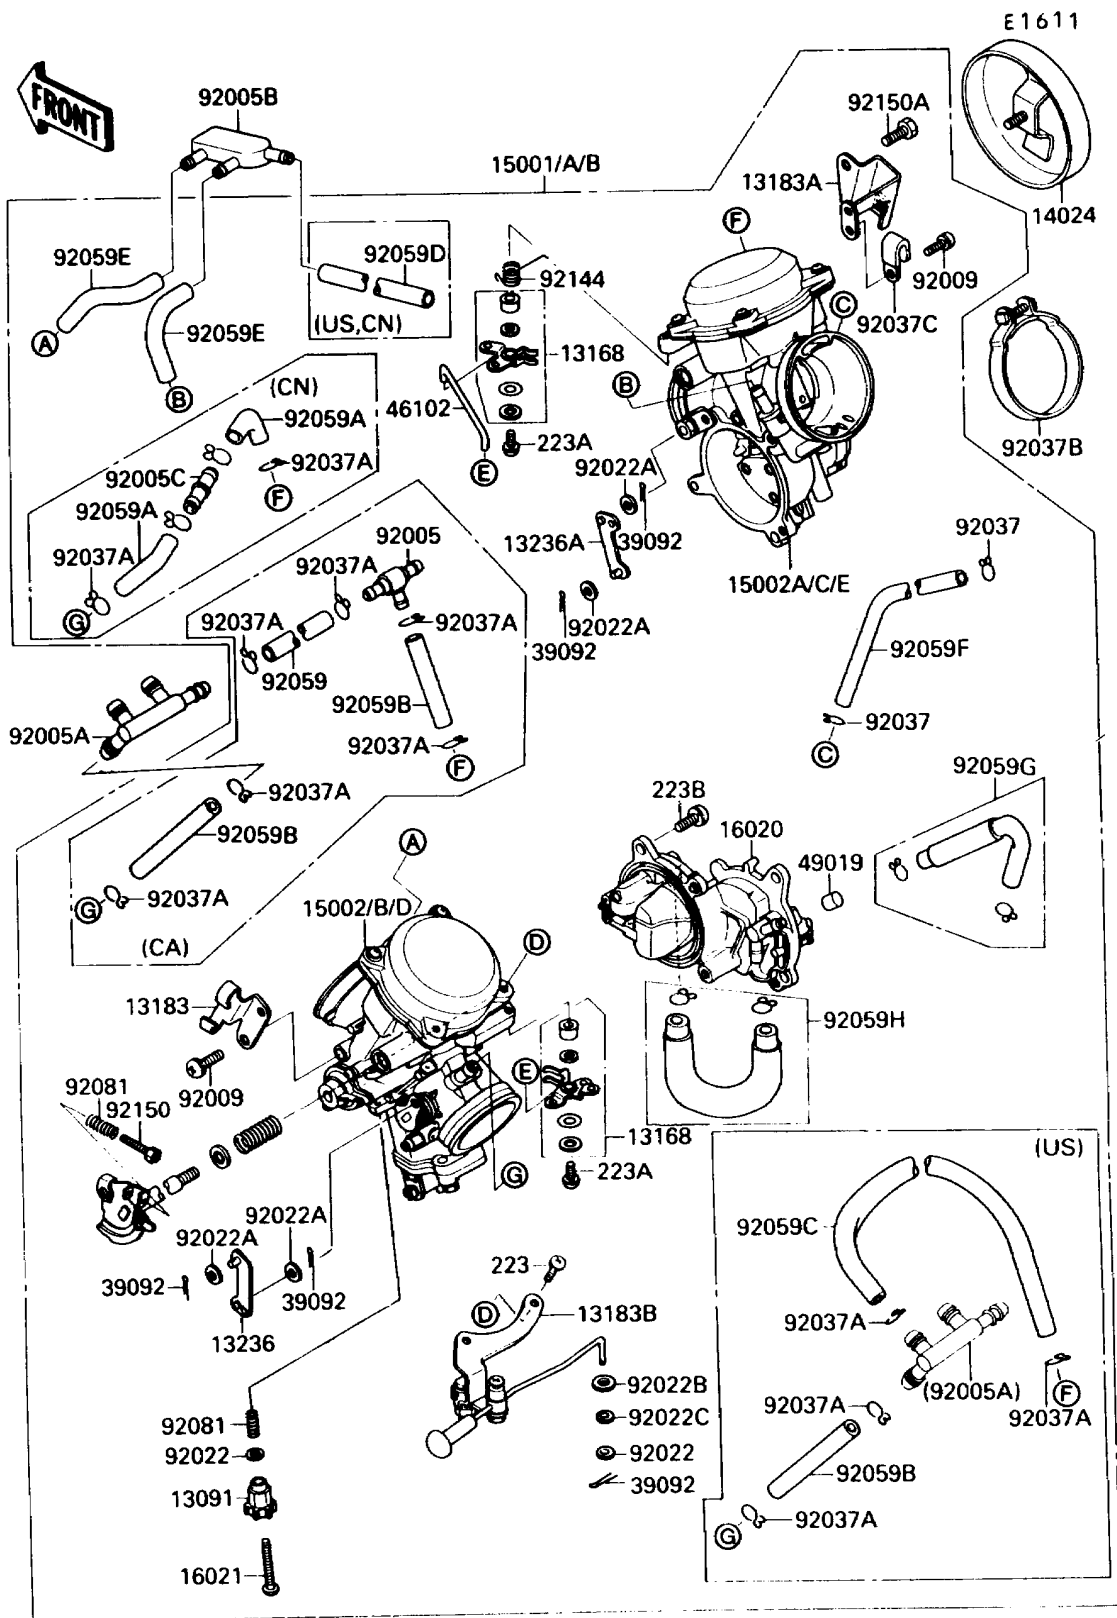

1989 Vulcan 88 PARTS DIAGRAM

Carburetor