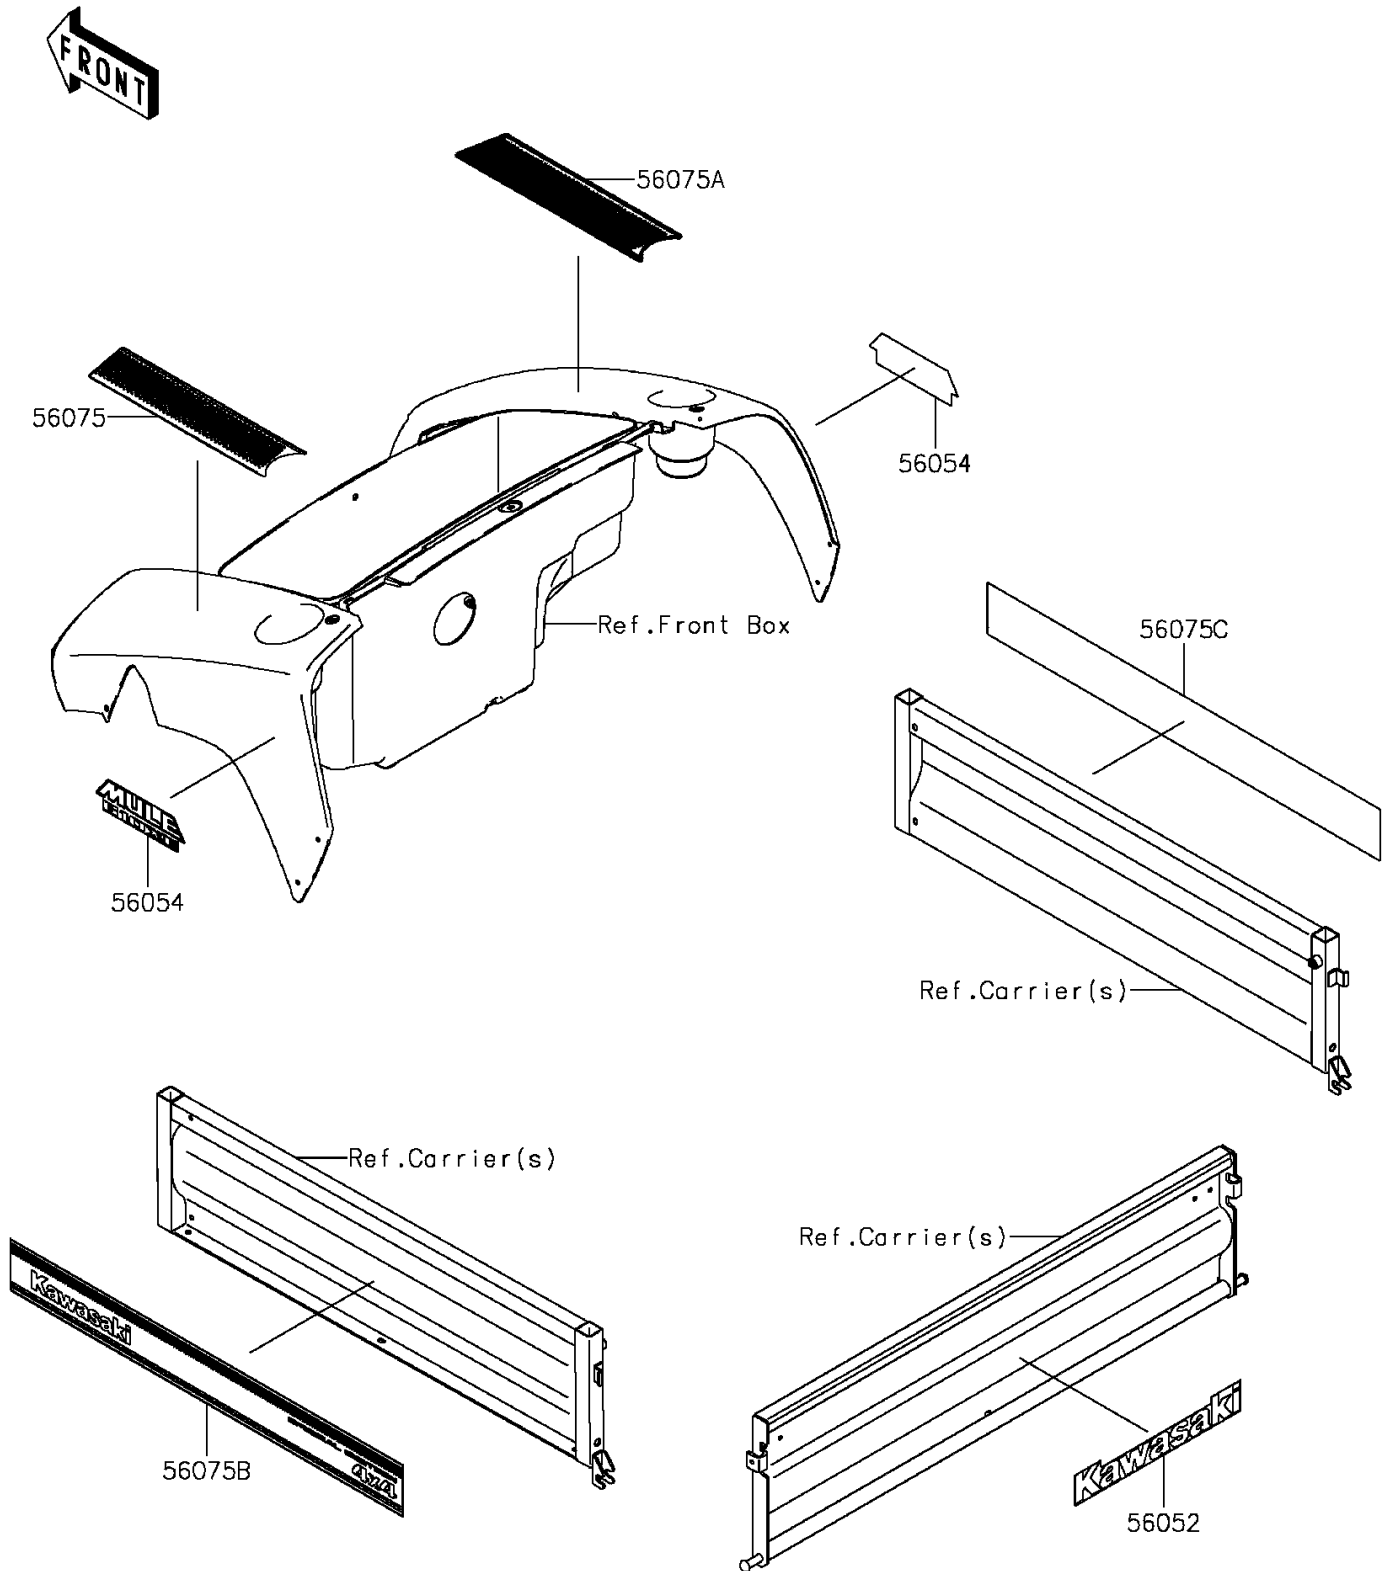

2016 MULE™ 610 4x4 XC SE PARTS DIAGRAM

Decals(Black)(FGF)

F2861B

2016 MULE™ 610 4x4 XC SE PARTS LIST

Decals(Black)(FGF)

ITEM NAME	PART NUMBER	QUANTITY
MARK,KAWASAKI (Ref # 56052)	56052-1809	1
MARK,FR FENDER,MULE610XC (Ref # 56054)	56054-1828	2
PATTERN,FR FENDER,LH (Ref # 56075)	56075-0668	1
PATTERN,FR FENDER,RH (Ref # 56075A)	56075-0669	1
PATTERN,SIDE PLATE,LH (Ref # 56075B)	56075-0670	1
PATTERN,SIDE PLATE,RH (Ref # 56075C)	56075-0671	1