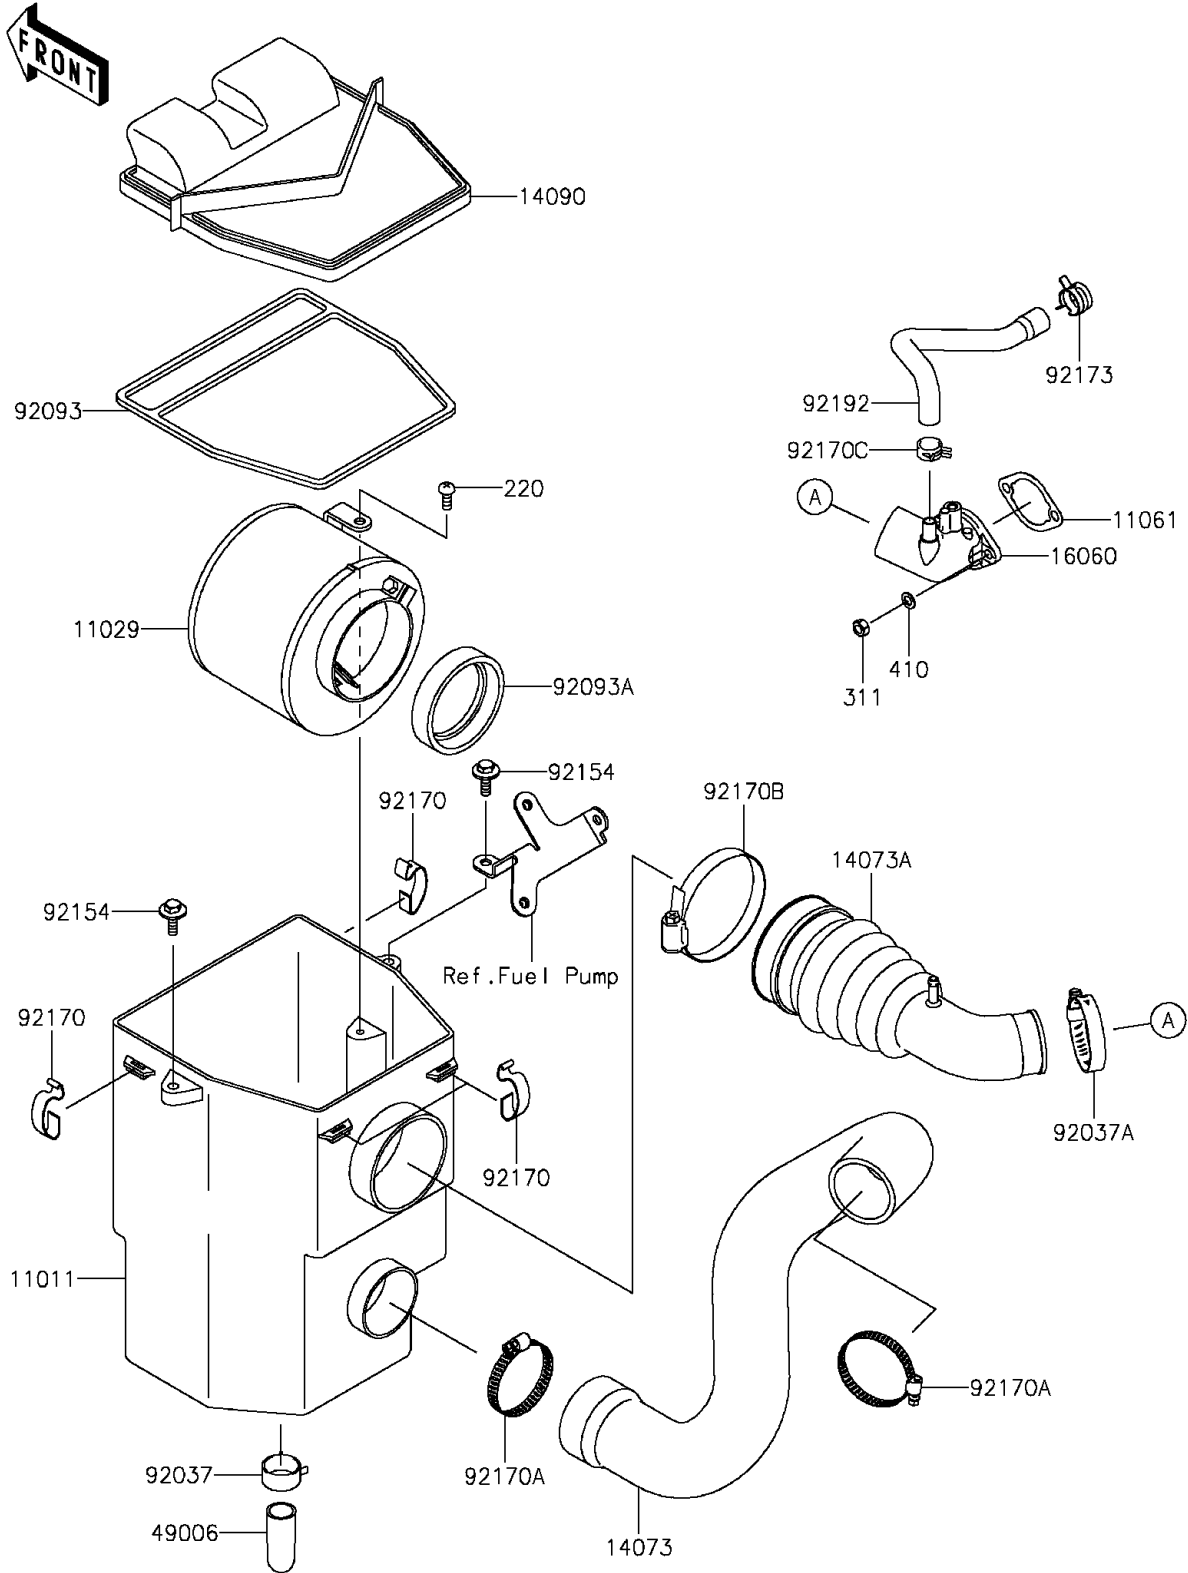

# 2015 Mule™ 610 4x4 XC PARTS DIAGRAM

Air Cleaner(DFF)

E1130

## 2015 Mule™ 610 4x4 XC PARTS LIST

### Air Cleaner(DFF)

ITEM NAME	PART NUMBER	QUANTITY
CASE-AIR FILTER (Ref # 11011)	11011-1367	1
ELEMENT-ASSY-AIR FILTER (Ref # 11029)	11029-1004	1
GASKET,CHOKE (Ref # 11061)	11061-7026	1
DUCT,FRAME-AIR FILTER (Ref # 14073)	14073-0072	1
DUCT,AIR FILTER-IN.PIPE (Ref # 14073A)	14073-0193	1
COVER,AIR FILTER (Ref # 14090)	14090-1106	1
PIPE-INTAKE (Ref # 16060)	16060-2224	1
BOOT (Ref # 49006)	49006-1351	1
CLAMP,HOSE CLIP (Ref # 92037)	92037-1460	1
CLAMP (Ref # 92037A)	92037-506	1
SEAL,AIR FILTER (Ref # 92093)	92093-1241	1
SEAL,DUST (Ref # 92093A)	92093-1322	1
BOLT,WP,6X20 (Ref # 92154)	92154-1516	2
CLAMP,AIR FILTER (Ref # 92170)	92170-1211	4
CLAMP (Ref # 92170A)	92170-1674	2
CLAMP (Ref # 92170B)	92170-1679	1
CLAMP (Ref # 92170C)	92170-7003	1
CLAMP (Ref # 92173)	92173-7003	1
TUBE,BREATHER (Ref # 92192)	92192-2207	1
SCREW-PAN-CROS,6X14 (Ref # 220)	220AA0614	1
NUT-HEX,6MM (Ref # 311)	311AA0600	2
WASHER-PLAIN-SMALL (Ref # 410)	410AA0600	2