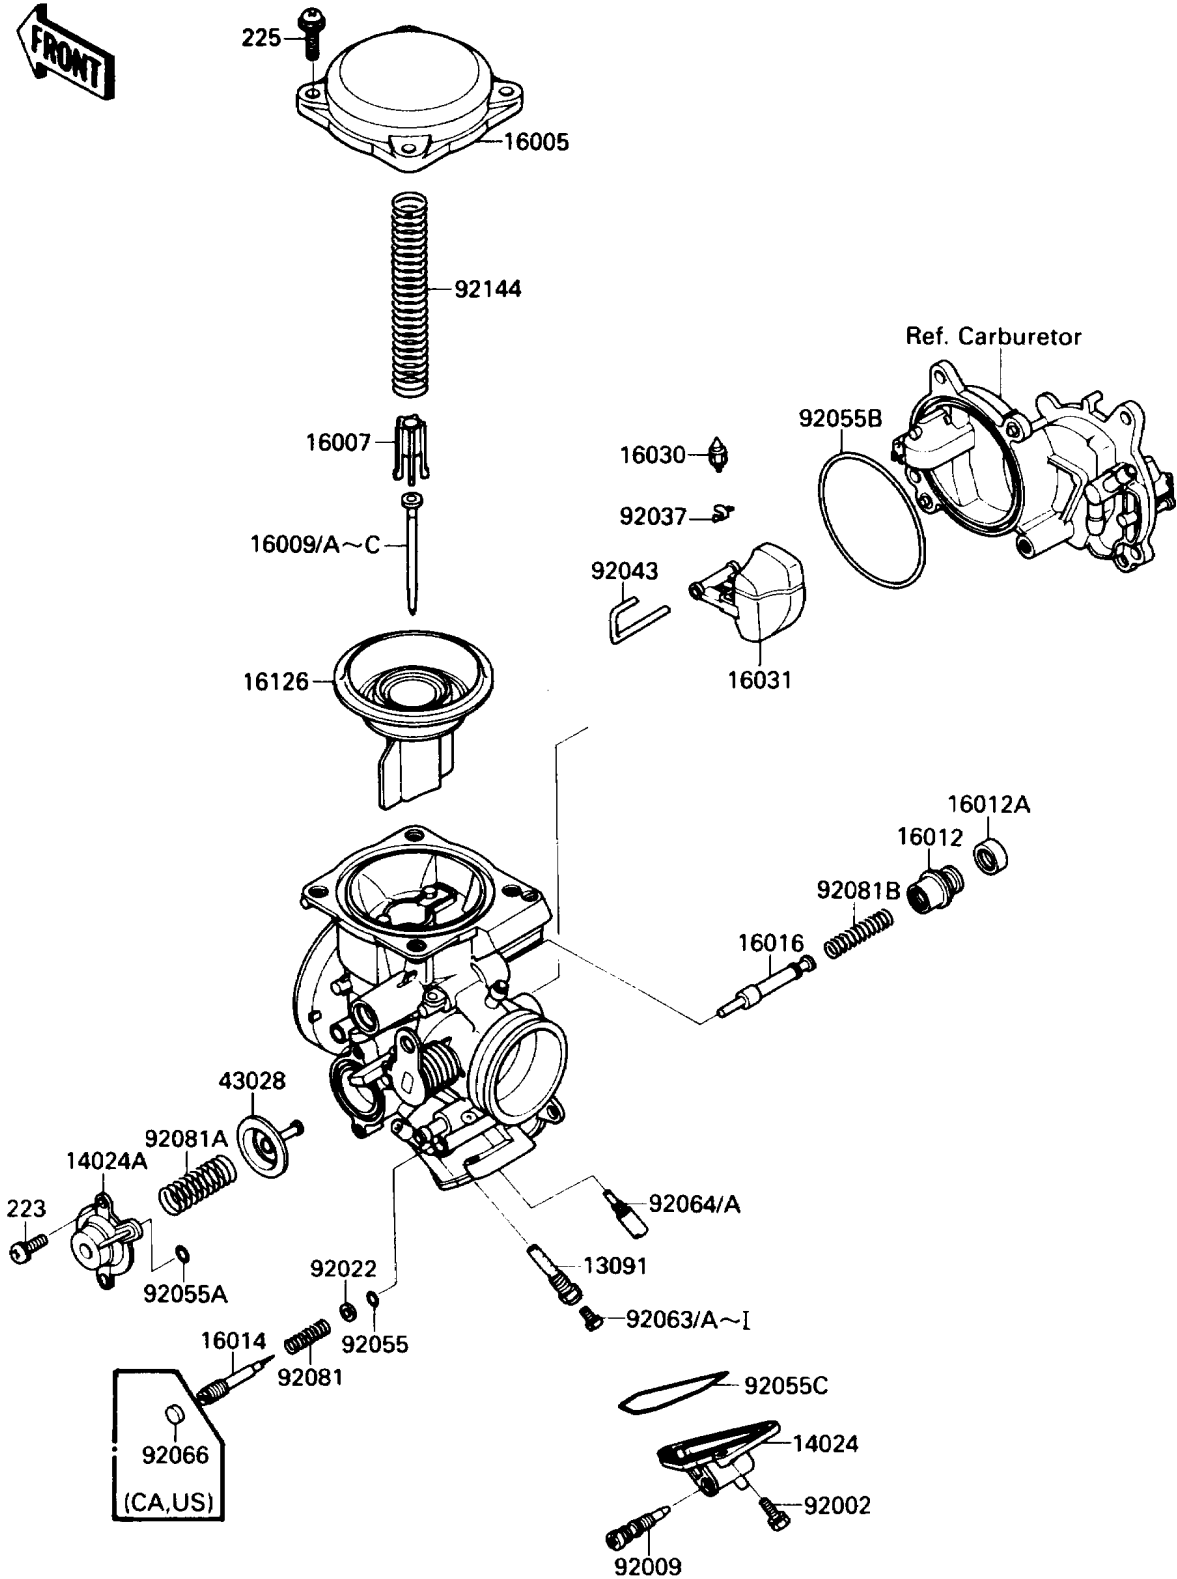

1987 Vulcan 88 PARTS DIAGRAM

Carburetor Parts

E1612-0118