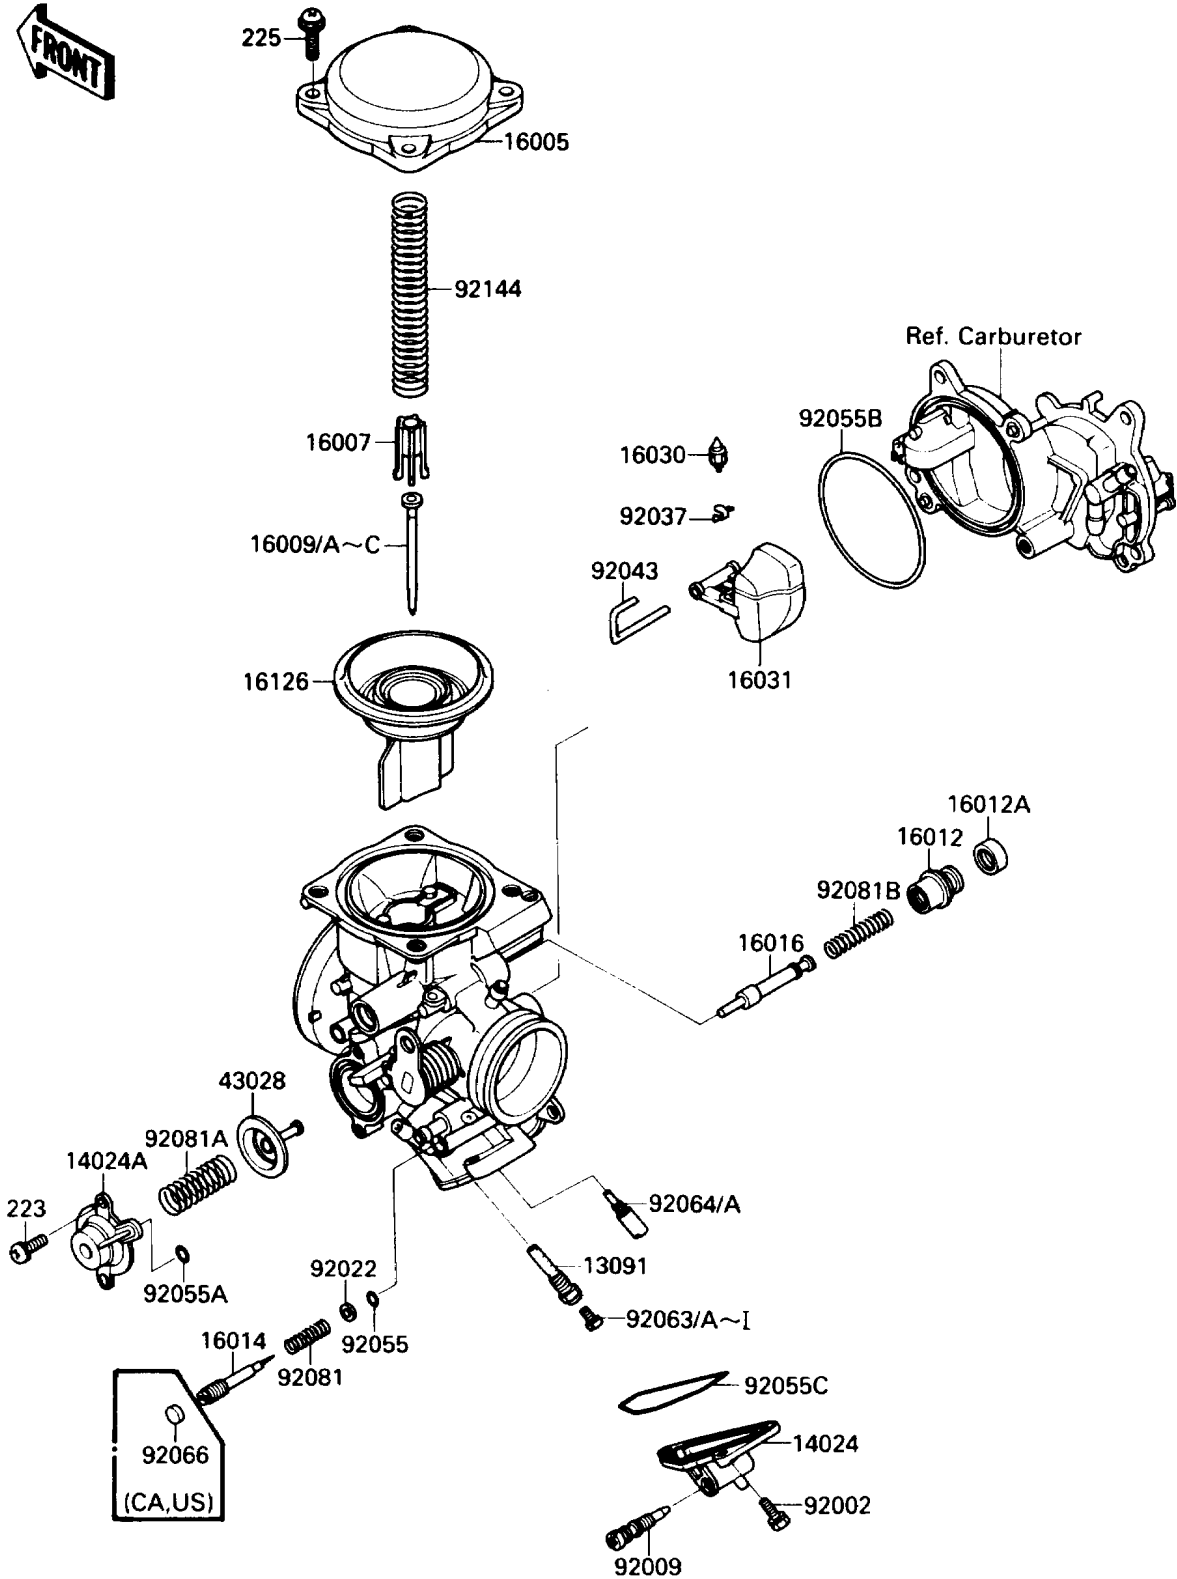

1988 Vulcan 88 PARTS DIAGRAM

Carburetor Parts

E1612-0118