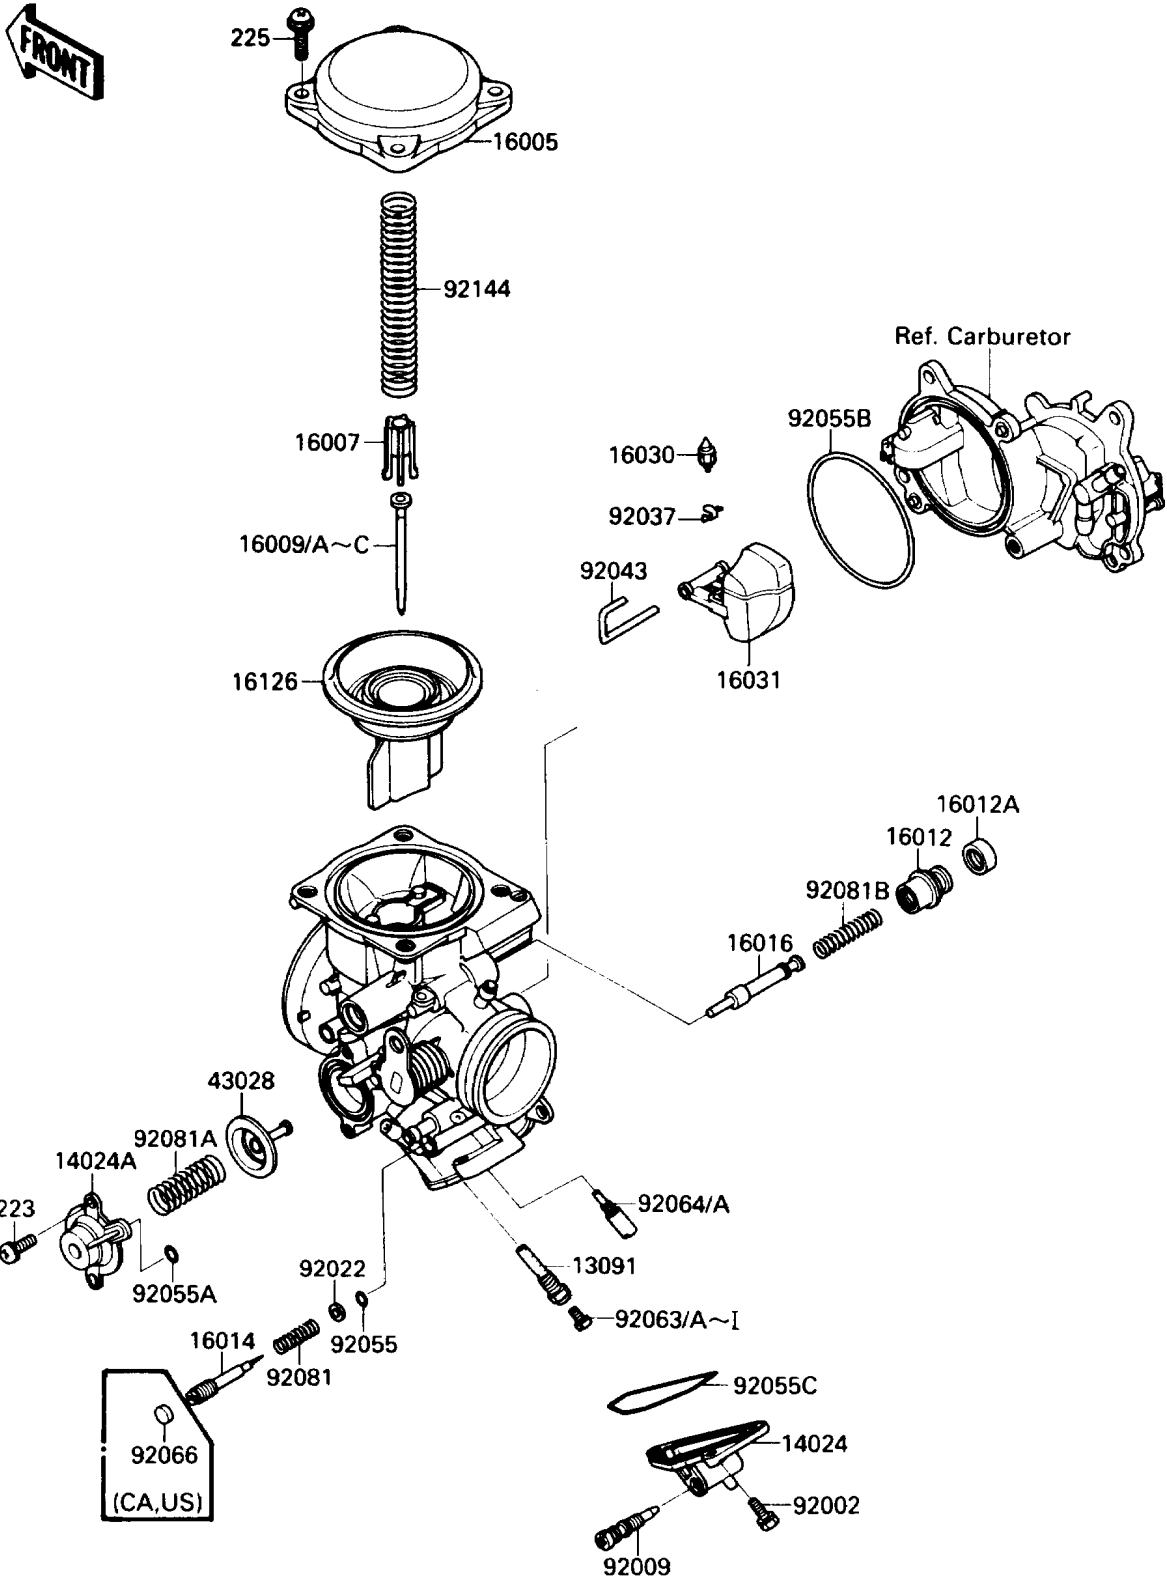

1989 Vulcan 88 PARTS DIAGRAM

Carburetor Parts

E1612-0118