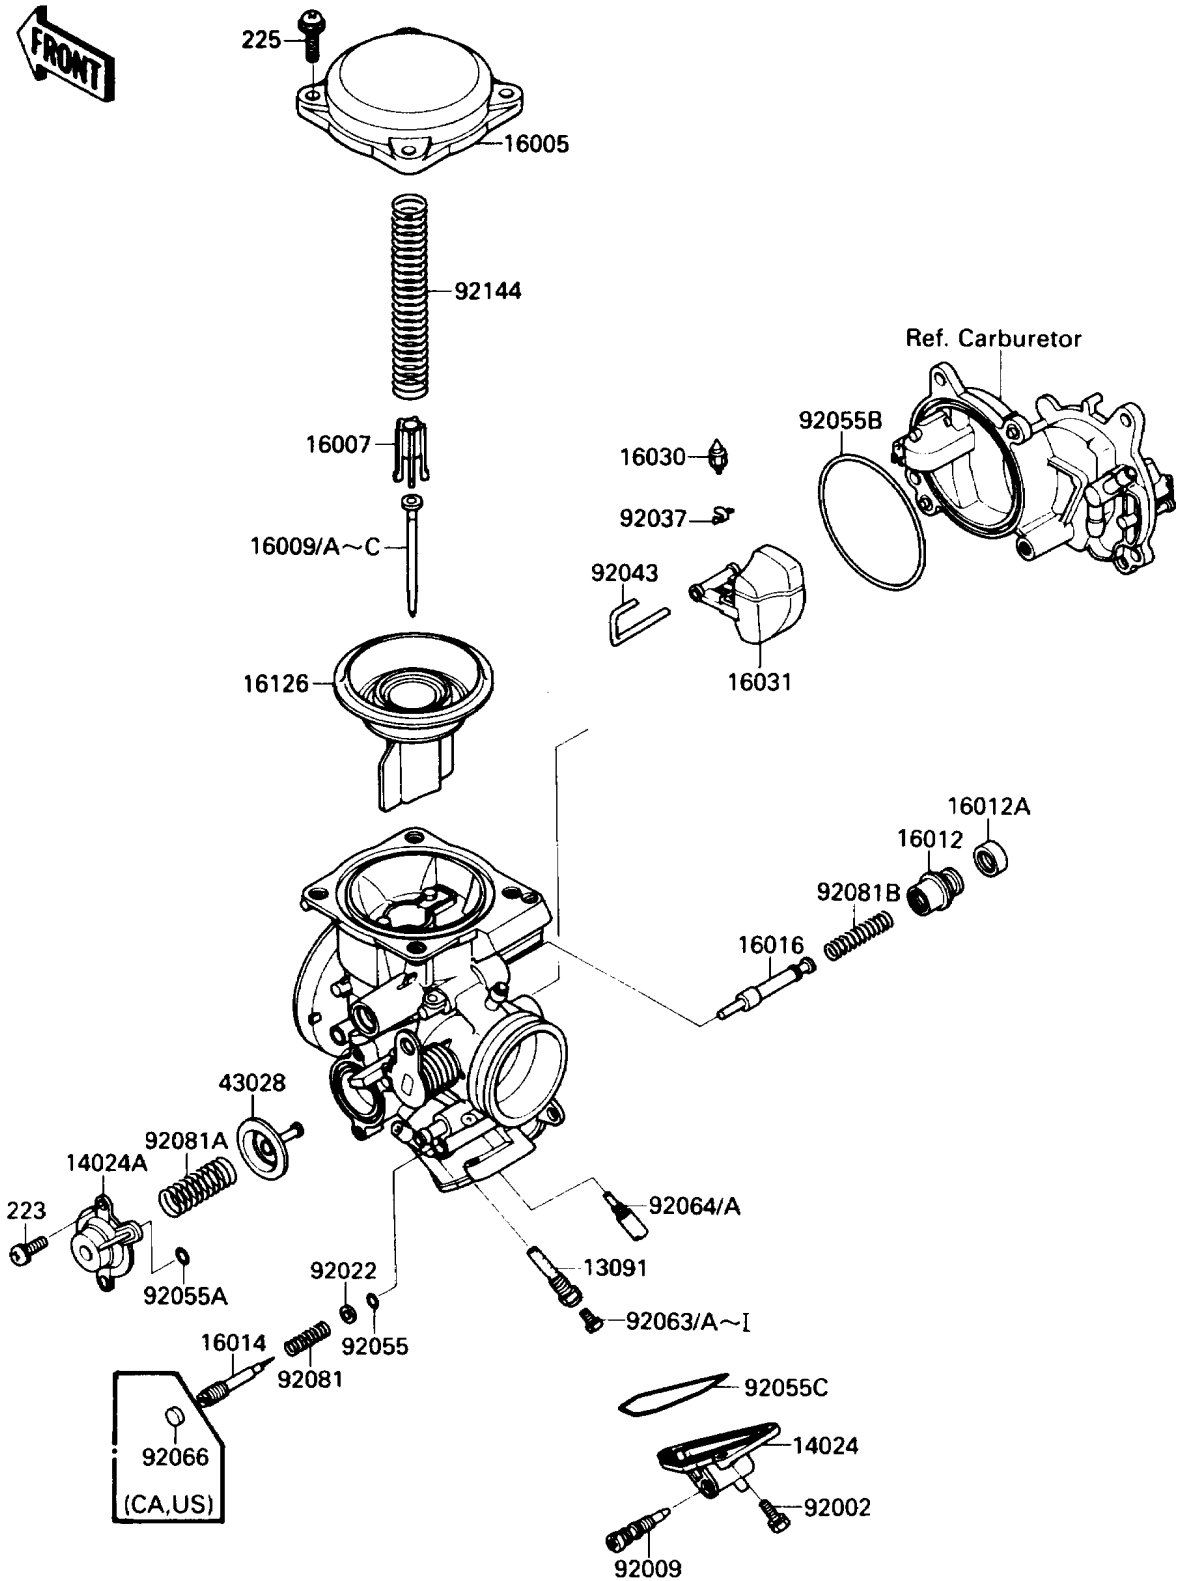

# 1989 Vulcan 88 PARTS DIAGRAM

Carburetor Parts

E1612-0118

## Carburetor Parts

ITEM NAME	PART NUMBER	QUANTITY
HOLDER,NEEDLE JET (Ref # 13091)	13091-1513	2
COVER,DRAIN (Ref # 14024)	14024-1608	2
COVER,AIR CUT VALVE (Ref # 14024A)	14025-1903	2
TOP-CHAMBER,MIXING (Ref # 16005)	16005-1054	2
SEAT-SPRING,VALVE (Ref # 16007)	16007-1117	2
NEEDLE-JET,RR,N53T (Ref # 16009)	16009-1361	1
NEEDLE-JET,FR,N53S (Ref # 16009A)	16009-1362	1
NEEDLE-JET,RR,N53V (Ref # 16009B)	16009-1363	1
NEEDLE-JET,FR,N53U (Ref # 16009C)	16009-1364	1
CAP-STARTER PLUNGER (Ref # 16012)	16012-1051	2
CAP-STARTER PLUNGER (Ref # 16012A)	16012-1052	2
SCREW-PILOT AIR (Ref # 16014)	16014-1054	2
PLUNGER (Ref # 16016)	16016-1071	2
VALVE-FLOAT (Ref # 16030)	16030-1007	2
FLOAT (Ref # 16031)	16031-1066	2
VALVE,VACUUM (Ref # 16126)	16126-1203	2
DIAPHRAGM,AIR CUT VALVE (Ref # 43028)	43028-1053	2
BOLT,4X14 (Ref # 92002)	92002-1761	4
SCREW,DRAIN (Ref # 92009)	92009-1434	2
WASHER,PLAIN (Ref # 92022)	92022-1003	2
CLAMP,FLOAT VALVE (Ref # 92037)	16044-007	2
PIN,FLOAT (Ref # 92043)	92043-1285	2
RING-O,PILOT ADJUST (Ref # 92055)	92055-1002	2
RING-O (Ref # 92055A)	92055-1245	2
RING-O (Ref # 92055B)	92055-1291	2
RING-O,DRAIN COVER (Ref # 92055C)	92055-1400	2
JET-MAIN,#118 (Ref # 92063)	92063-1071	2
JET-MAIN,#118 (Ref # 92063A)	92063-1071	2
JET-MAIN,#120 (Ref # 92063B)	92063-1072	2