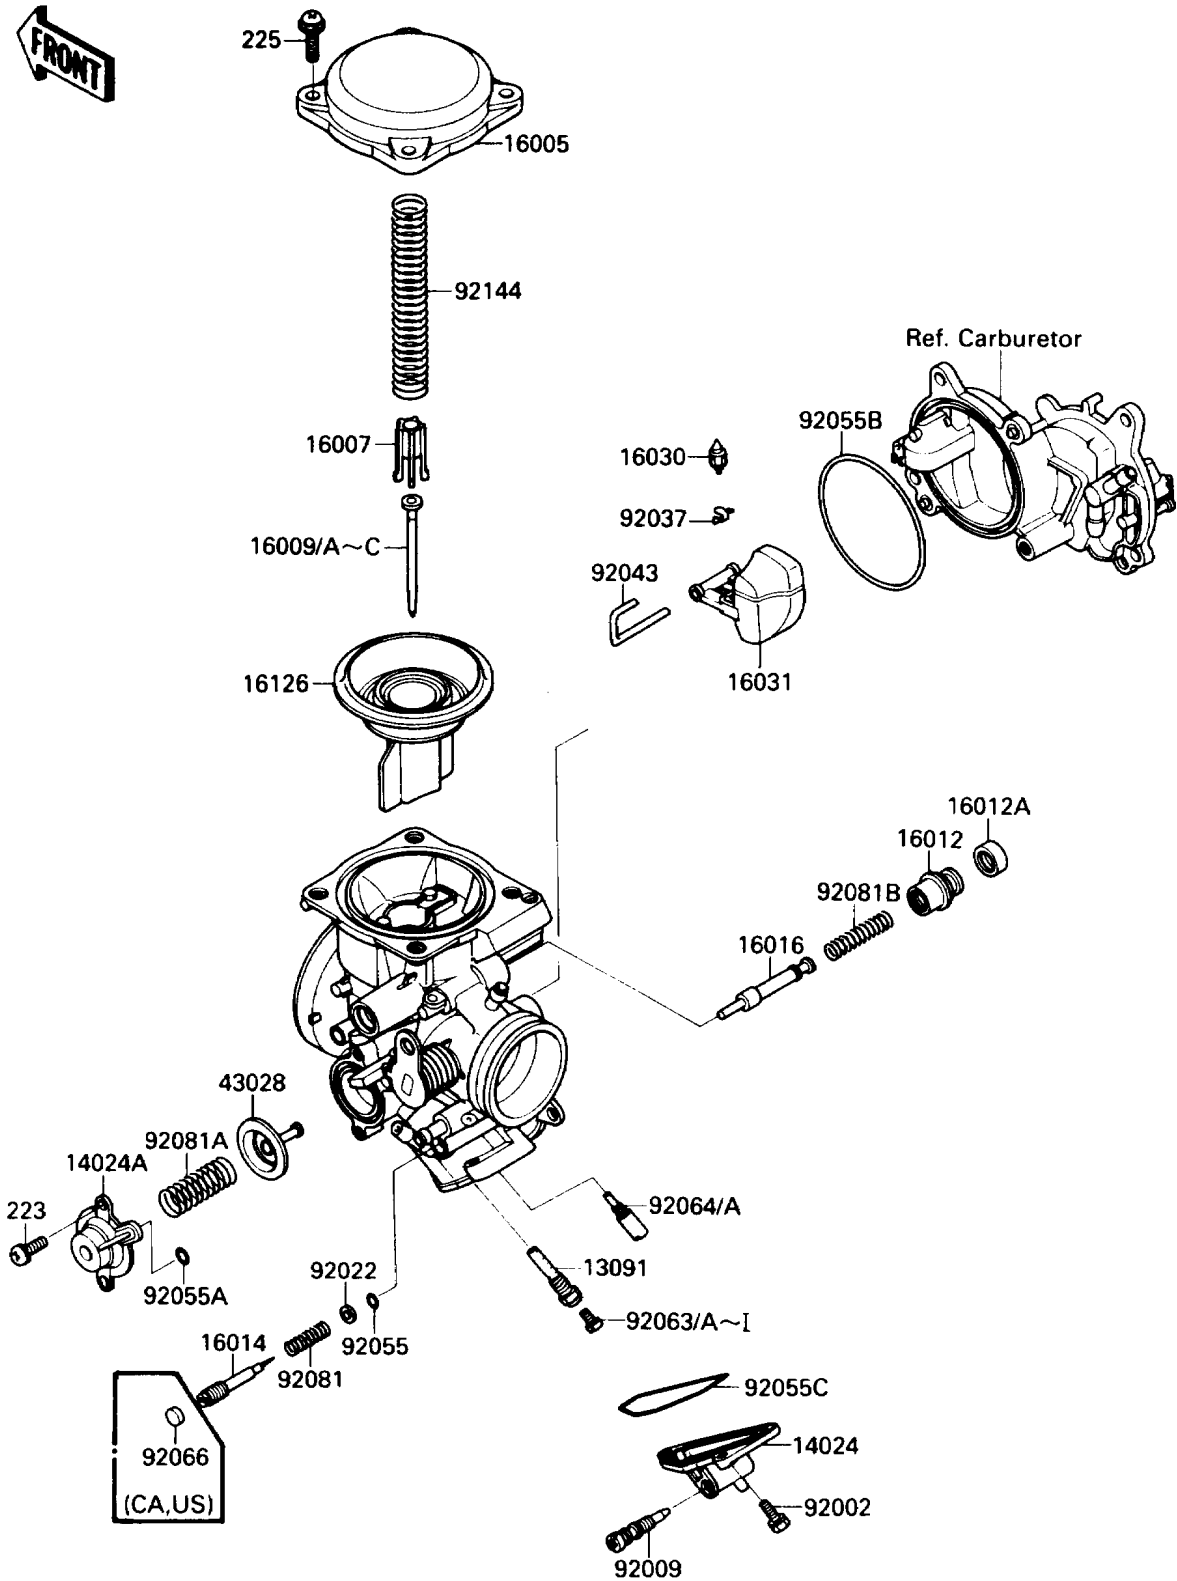

# 1990 Vulcan 88 PARTS DIAGRAM

Carburetor Parts

E1612-0118

## Carburetor Parts

ITEM NAME	PART NUMBER	QUANTITY
HOLDER,NEEDLE JET (Ref # 13091)	13091-1513	2
COVER,DRAIN (Ref # 14024)	14024-1608	2
COVER,AIR CUT VALVE (Ref # 14024A)	14025-1903	2
TOP-CHAMBER,MIXING (Ref # 16005)	16005-1054	2
SEAT-SPRING,VALVE (Ref # 16007)	16007-1117	2
NEEDLE-JET,RR,N53T (Ref # 16009)	16009-1361	1
NEEDLE-JET,FR,N53S (Ref # 16009A)	16009-1362	1
NEEDLE-JET,RR,N53V (Ref # 16009B)	16009-1363	1
NEEDLE-JET,FR,N53U (Ref # 16009C)	16009-1364	1
CAP-STARTER PLUNGER (Ref # 16012)	16012-1051	2
CAP-STARTER PLUNGER (Ref # 16012A)	16012-1052	2
SCREW-PILOT AIR (Ref # 16014)	16014-1054	2
PLUNGER (Ref # 16016)	16016-1071	2
VALVE-FLOAT (Ref # 16030)	16030-1007	2
FLOAT (Ref # 16031)	16031-1066	2
VALVE,VACUUM (Ref # 16126)	16126-1203	2
DIAPHRAGM,AIR CUT VALVE (Ref # 43028)	43028-1053	2
BOLT,4X14 (Ref # 92002)	92002-1761	4
SCREW,DRAIN (Ref # 92009)	92009-1434	2
WASHER,PLAIN (Ref # 92022)	92022-1003	2
CLAMP,FLOAT VALVE (Ref # 92037)	16044-007	2
PIN,FLOAT (Ref # 92043)	92043-1285	2
RING-O,PILOT ADJUST (Ref # 92055)	92055-1002	2
RING-O (Ref # 92055A)	92055-1245	2
RING-O (Ref # 92055B)	92055-1291	2
RING-O,DRAIN COVER (Ref # 92055C)	92055-1400	2
JET-MAIN,#118 (Ref # 92063)	92063-1071	2
JET-MAIN,#118 (Ref # 92063A)	92063-1071	2
JET-MAIN,#120 (Ref # 92063B)	92063-1072	2

# 1990 Vulcan 88 PARTS LIST