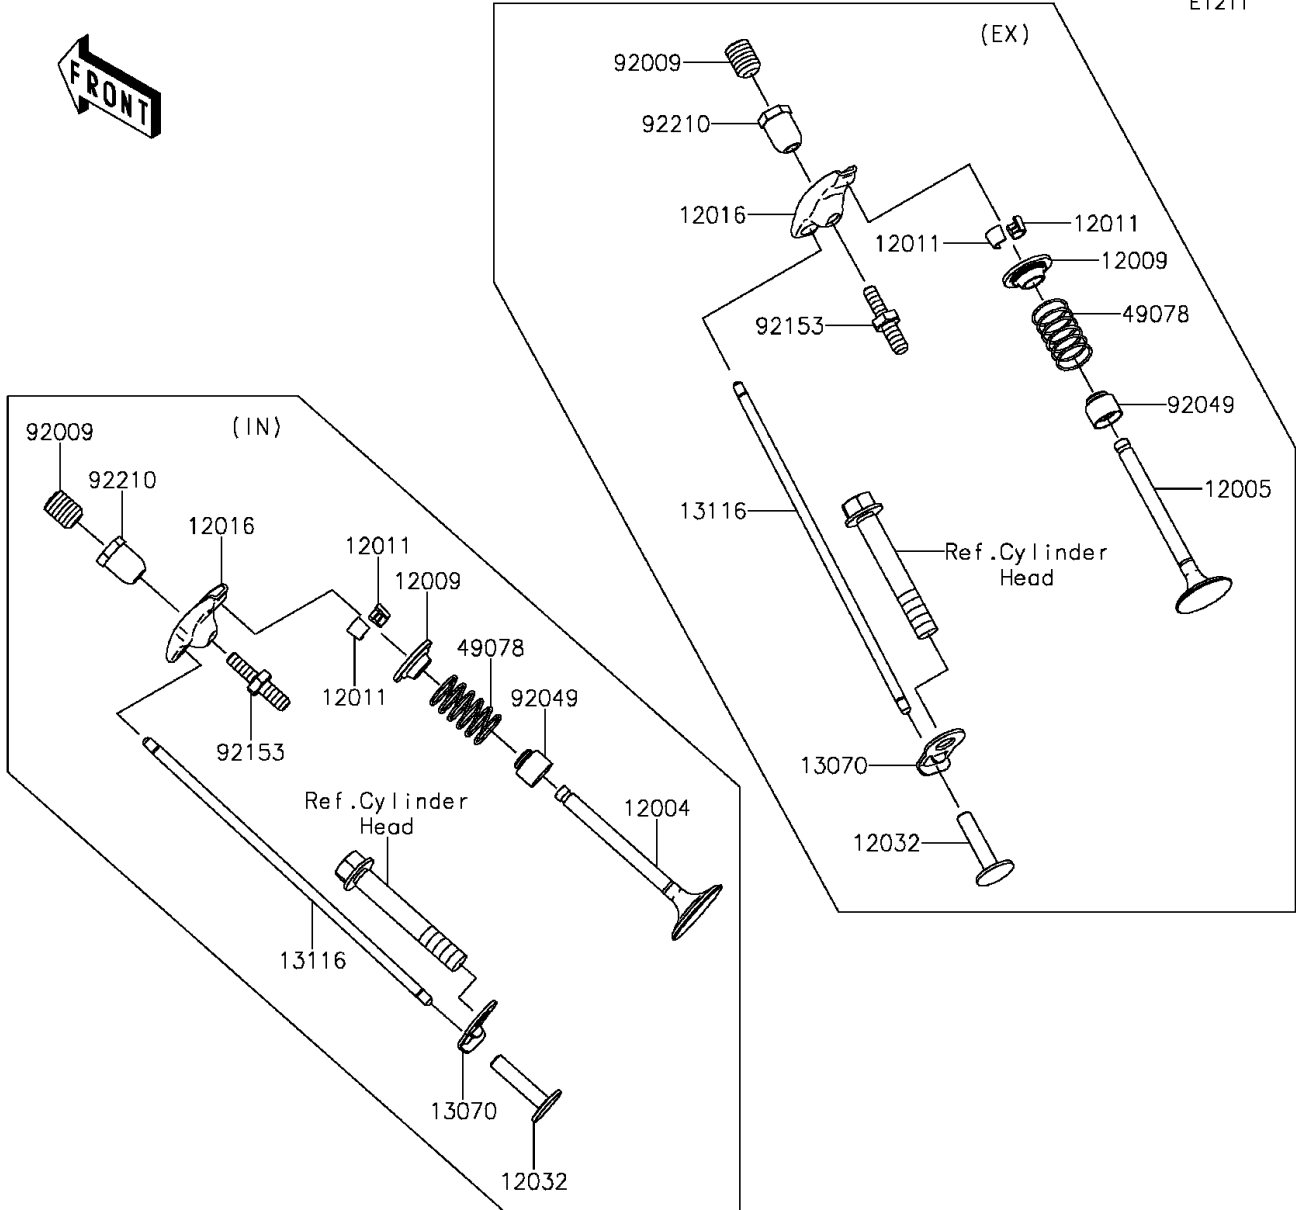

2015 Mule™ 610 4x4 XC PARTS DIAGRAM

Valve(s)/Camshaft(s)

E1211

2015 Mule™ 610 4x4 XC PARTS LIST

Valve(s)/Camshaft(s)

ITEM NAME	PART NUMBER	QUANTITY
VALVE-INTAKE (Ref # 12004)	12004-7004	1
VALVE-EXHAUST (Ref # 12005)	12005-7013	1
RETAINER-VALVE SPRING (Ref # 12009)	12009-7004	2
COLLET (Ref # 12011)	12011-2052	4
ARM-ROCKER (Ref # 12016)	12016-7007	2
TAPPET (Ref # 12032)	12032-7001	2
GUIDE,ROD-PUSH (Ref # 13070)	13070-7012	2
ROD-PUSH (Ref # 13116)	13116-7004	2
SPRING-ENGINE VALVE (Ref # 49078)	49078-7003	2
CAMSHAFT-COMP (Ref # 49118)	49118-0762	1
SCREW (Ref # 92009)	92009-2341	2
SEAL-OIL,7X15X13 (Ref # 92049)	92049-7020	2
SPRING (Ref # 92145)	92145-1653	1
BOLT (Ref # 92153)	92153-7019	2
NUT,M6 (Ref # 92210)	92210-7033	2