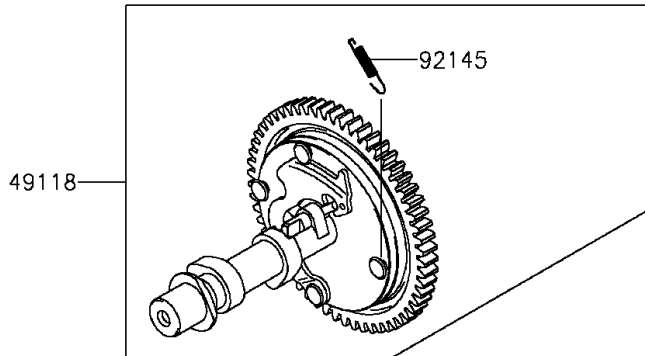

2015 Mule™ 610 4x4 XC PARTS DIAGRAM

Valve(s)/Camshaft(s)

E1211

2015 Mule™ 610 4x4 XC PARTS LIST

Valve(s)/Camshaft(s)

ITEM NAME	PART NUMBER	QUANTITY
VALVE-INTAKE (Ref # 12004)	12004-7004	1
VALVE-EXHAUST (Ref # 12005)	12005-7013	1
RETAINER-VALVE SPRING (Ref # 12009)	12009-7004	2
COLLET (Ref # 12011)	12011-2052	4
ARM-ROCKER (Ref # 12016)	12016-7007	2
TAPPET (Ref # 12032)	12032-7001	2
GUIDE,ROD-PUSH (Ref # 13070)	13070-7012	2
ROD-PUSH (Ref # 13116)	13116-7004	2
SPRING-ENGINE VALVE (Ref # 49078)	49078-7003	2
CAMSHAFT-COMP (Ref # 49118)	49118-0762	1
SCREW (Ref # 92009)	92009-2341	2
SEAL-OIL,7X15X13 (Ref # 92049)	92049-7020	2
SPRING (Ref # 92145)	92145-1653	1
BOLT (Ref # 92153)	92153-7019	2
NUT,M6 (Ref # 92210)	92210-7033	2