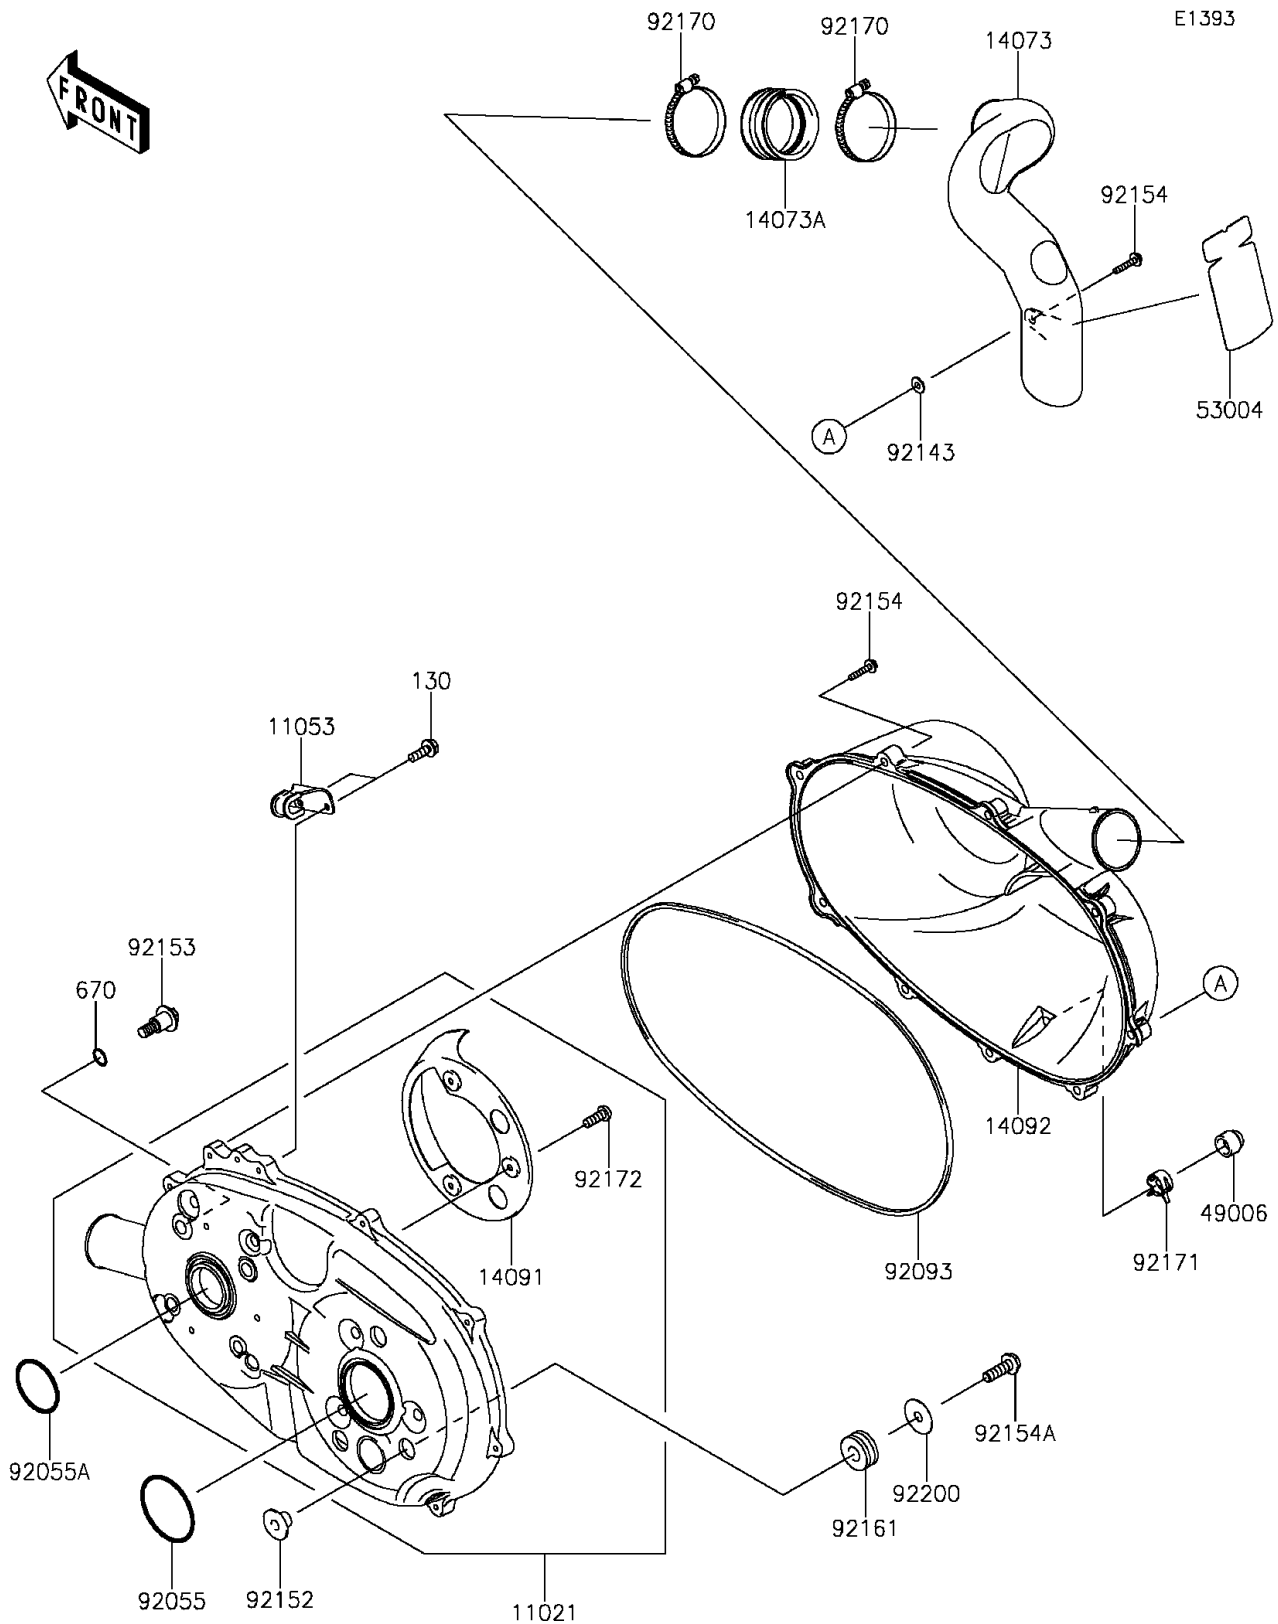

2015 Mule™ 610 4x4 XC PARTS DIAGRAM

Converter Cover

2015 Mule™ 610 4x4 XC PARTS LIST

Converter Cover

ITEM NAME	PART NUMBER	QUANTITY
CASE-ASSY,BELT CONVERTER (Ref # 11021)	11021-0023	1
BRACKET (Ref # 11053)	11053-1483	1
DUCT,EXHAUST (Ref # 14073)	14073-0287	1
DUCT,JOINT (Ref # 14073A)	14073-1775	1
COVER (Ref # 14091)	14091-0391	1
COVER,BELT CONVERTER (Ref # 14092)	14092-1007	1
BOOT,DRAIN (Ref # 49006)	49006-3718	1
MAT (Ref # 53004)	53004-0051	1
RING-O,64MM (Ref # 92055)	92055-0748	1
RING-O,49.4MM (Ref # 92055A)	92055-0749	1
SEAL (Ref # 92093)	92093-0586	1
COLLAR (Ref # 92143)	92143-1087	1
COLLAR (Ref # 92152)	92152-0894	3
BOLT,8X26.5 (Ref # 92153)	92153-0594	4
BOLT,6X35 (Ref # 92154)	92154-0342	9
BOLT,FLANGED,8X25 (Ref # 92154A)	92154-1068	3
DAMPER (Ref # 92161)	92161-1484	3
CLAMP (Ref # 92170)	92170-1764	2
CLAMP (Ref # 92171)	92171-0329	1
SCREW,5X14 (Ref # 92172)	92172-0166	3
WASHER,8.5X29X0.8 (Ref # 92200)	92200-0574	3
BOLT-FLANGED,6X18 (Ref # 130)	130BA0618	2
O RING,12MM (Ref # 670)	670D2012	4