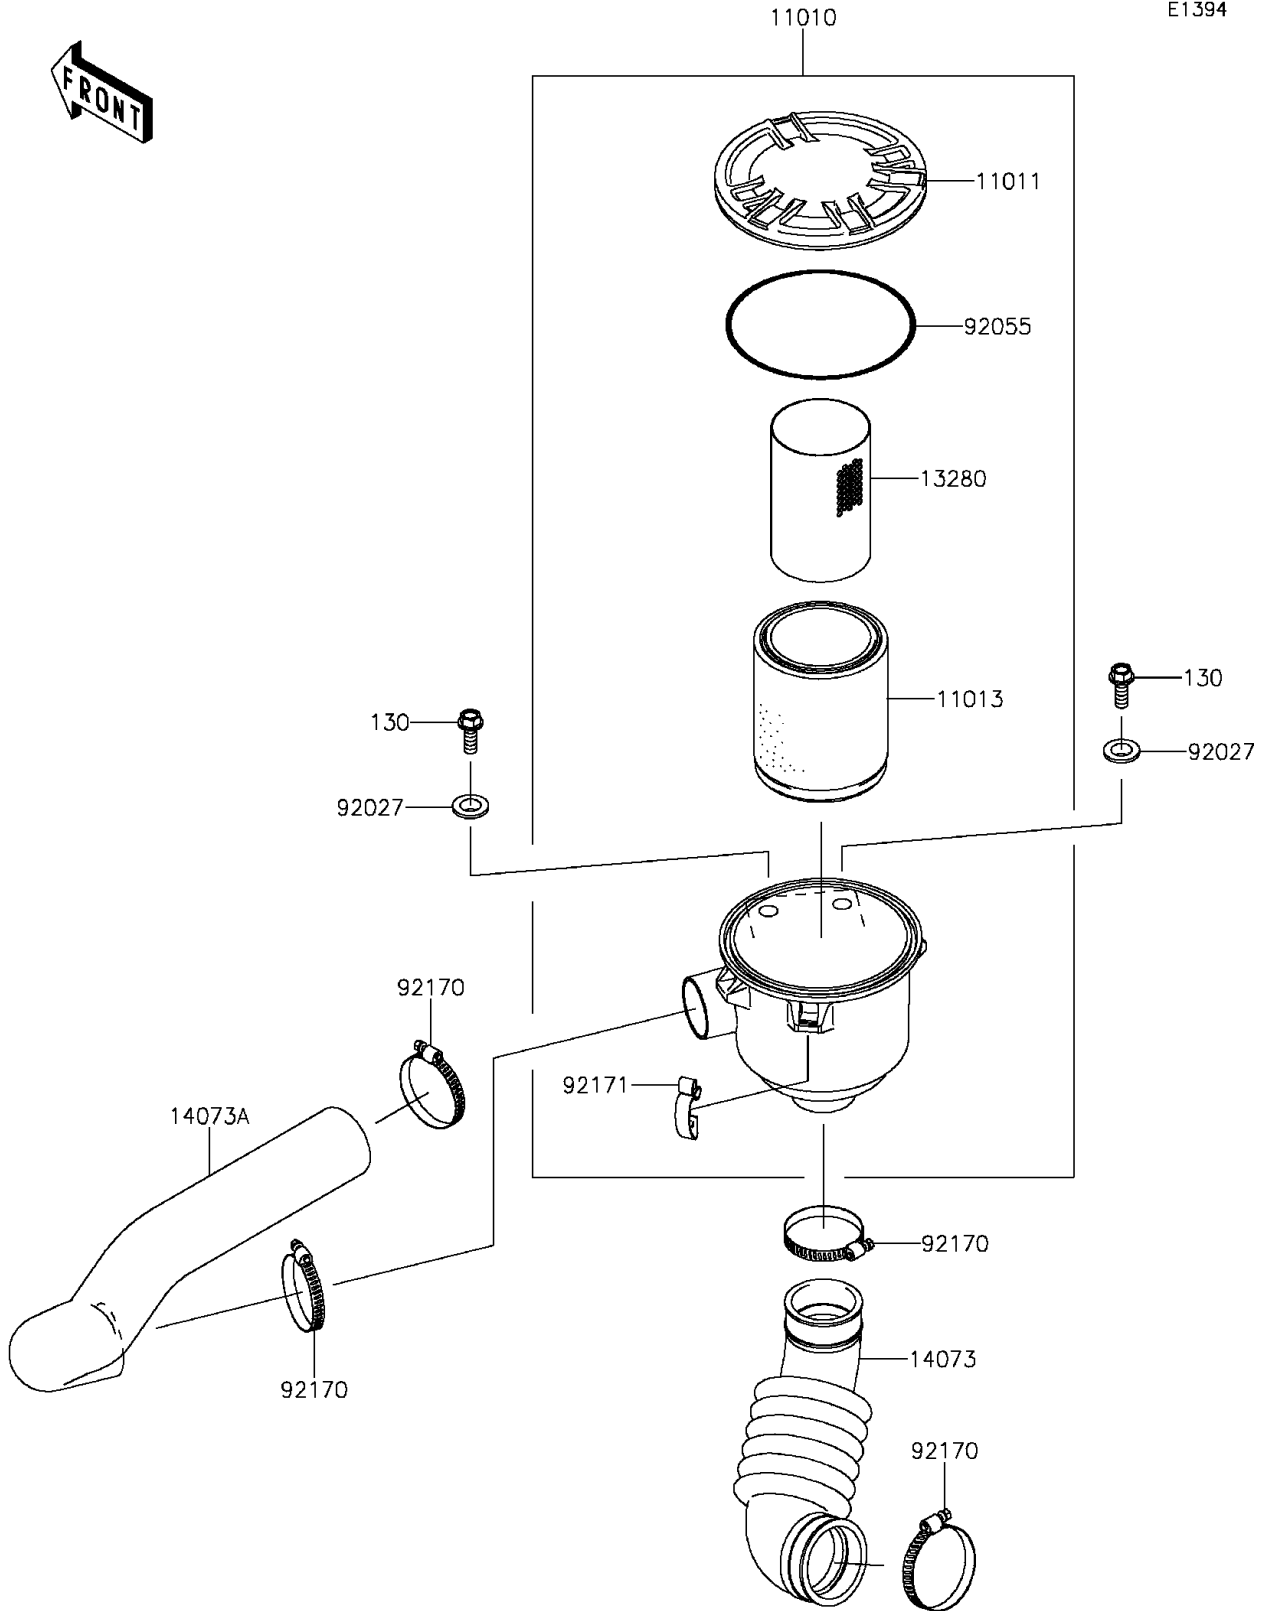

2015 Mule™ 610 4x4 XC PARTS DIAGRAM

Air Cleaner-Belt Converter

E1394

2015 Mule™ 610 4x4 XC PARTS LIST

Air Cleaner-Belt Converter

ITEM NAME	PART NUMBER	QUANTITY
FILTER-ASSY-AIR (Ref # 11010)	11010-0172	1
CASE-AIR FILTER,CAP (Ref # 11011)	11011-0135	1
ELEMENT-AIR FILTER (Ref # 11013)	11013-0037	1
HOLDER (Ref # 13280)	13280-0312	1
DUCT,AIR FILTER-CASE (Ref # 14073)	14073-0061	1
DUCT,BAR-AIR FILTER (Ref # 14073A)	14073-0080	1
COLLAR (Ref # 92027)	92027-1354	2
RING-O,122X4 (Ref # 92055)	92055-0167	1
CLAMP (Ref # 92170)	92170-1674	4
CLAMP (Ref # 92171)	92171-0225	3
BOLT-FLANGED,8X22 (Ref # 130)	130BA0822	2