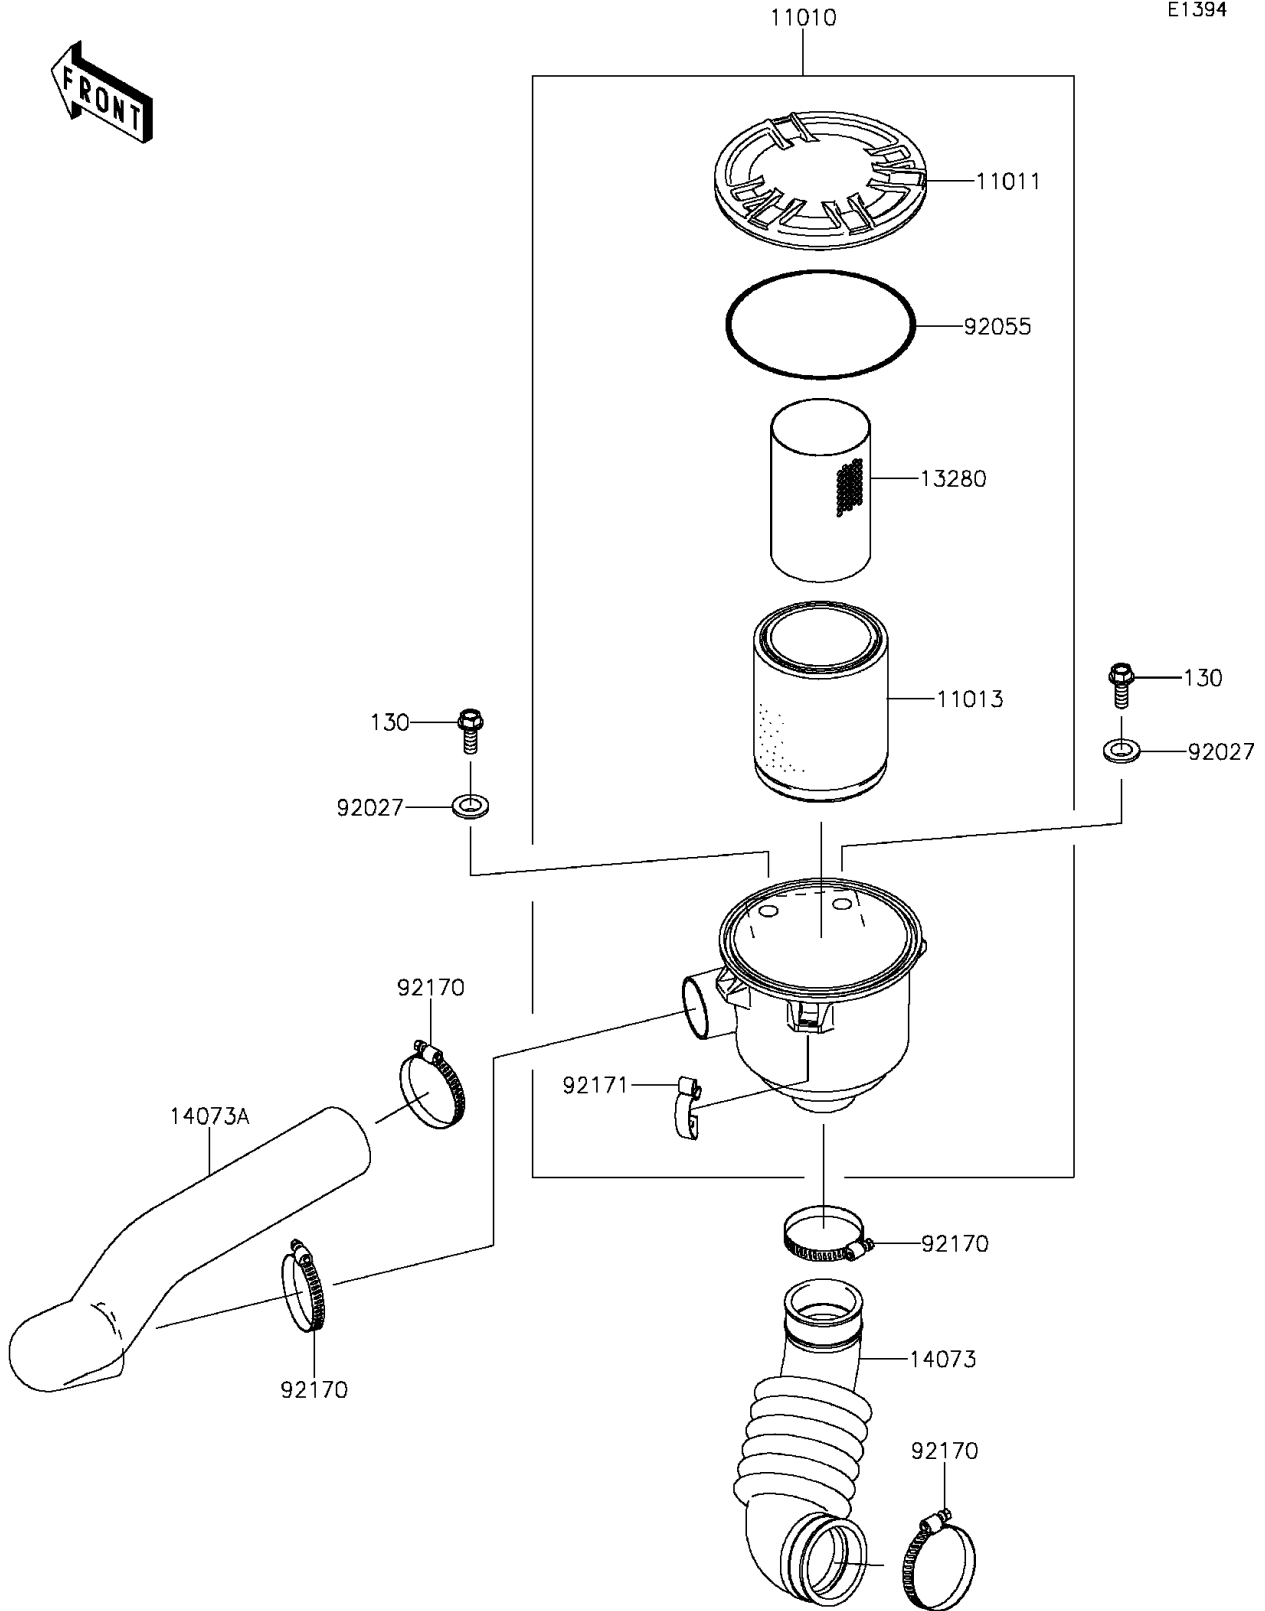

2016 MULE™ 610 4x4 XC PARTS DIAGRAM

Air Cleaner-Belt Converter

E1394

2016 MULE™ 610 4x4 XC PARTS LIST

Air Cleaner-Belt Converter

ITEM NAME	PART NUMBER	QUANTITY
FILTER-ASSY-AIR (Ref # 11010)	11010-0172	1
CASE-AIR FILTER,CAP (Ref # 11011)	11011-0135	1
ELEMENT-AIR FILTER (Ref # 11013)	11013-0037	1
HOLDER (Ref # 13280)	13280-0312	1
DUCT,AIR FILTER-CASE (Ref # 14073)	14073-0061	1
DUCT,BAR-AIR FILTER (Ref # 14073A)	14073-0080	1
COLLAR (Ref # 92027)	92027-1354	2
RING-O,122X4 (Ref # 92055)	92055-0167	1
CLAMP (Ref # 92170)	92170-1674	4
CLAMP (Ref # 92171)	92171-0225	3
BOLT-FLANGED,8X22 (Ref # 130)	130BA0822	2