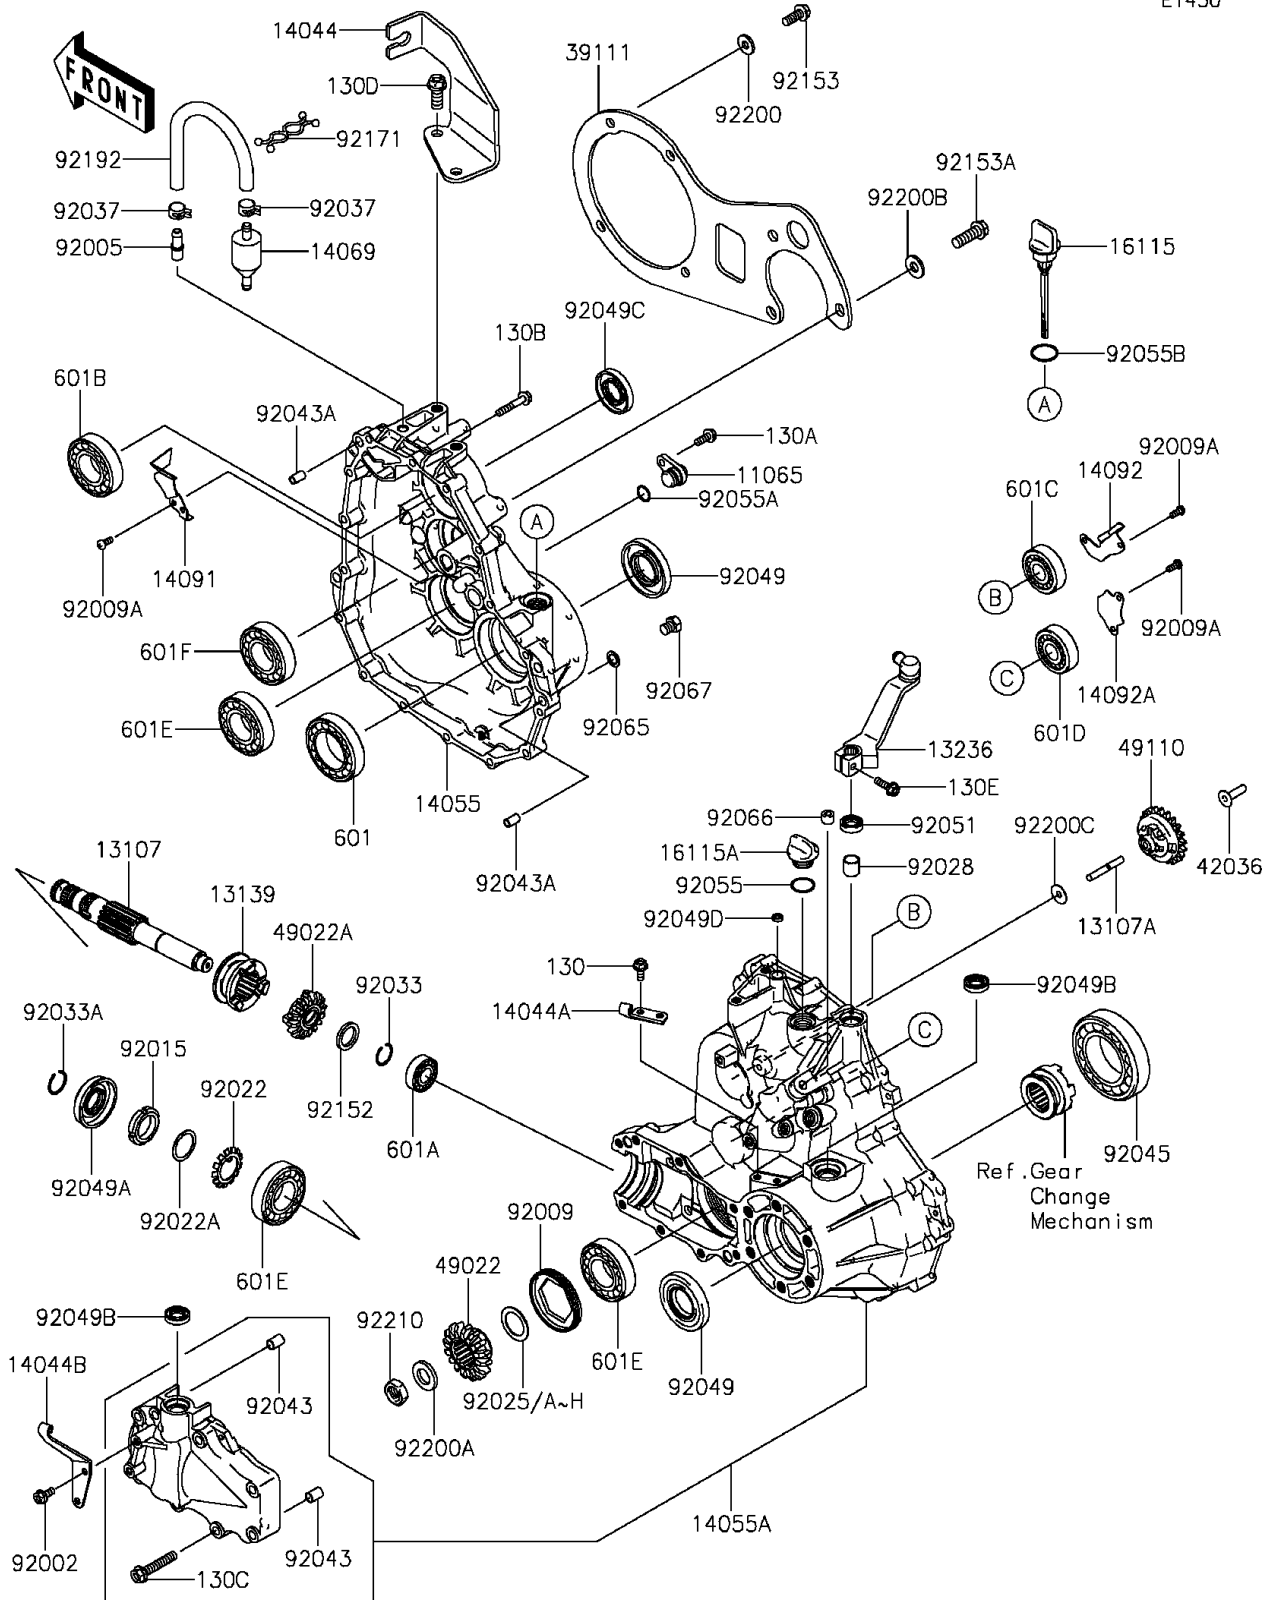

2015 Mule™ 610 4x4 XC PARTS DIAGRAM

Gear Box

E1450

2015 Mule™ 610 4x4 XC PARTS LIST

Gear Box

ITEM NAME	PART NUMBER	QUANTITY
CAP,GEAR CASE,RH (Ref # 11065)	11065-0062	1
SHAFT,OUTPUT,BEVEL GEAR (Ref # 13107)	13107-0043	1
SHAFT (Ref # 13107A)	13107-2235	1
SHIFTER,2WD/4WD (Ref # 13139)	13139-0005	1
LEVER-COMP (Ref # 13236)	13236-0039	1
HOLDER-CABLE,SHIFT CONTROL (Ref # 14044)	14044-0005	1
HOLDER-CABLE,DIFF-LOCK (Ref # 14044A)	14044-0006	1
HOLDER-CABLE,2WD/4WD (Ref # 14044B)	14044-0007	1
CASE-GEAR,RH (Ref # 14055)	14055-0008	1
CASE-GEAR,SET (Ref # 14055A)	14055-5001	1
BREATHER (Ref # 14069)	14069-1051	1
COVER (Ref # 14091)	14091-0394	1
COVER (Ref # 14092)	14092-0052	1
COVER (Ref # 14092A)	14092-0053	1
CAP-OIL FILLER (Ref # 16115)	16115-0015	1
CAP-OIL FILLER (Ref # 16115A)	16115-1053	1
ROD-TIE (Ref # 39111)	39111-0016	1
SLEEVE (Ref # 42036)	42036-2060	1
GEAR-BEVEL,18T (Ref # 49022)	49022-0021	1
GEAR-BEVEL,PINION,16T (Ref # 49022A)	49022-0022	1
GOVERNOR-ASSY (Ref # 49110)	49110-0011	1
BOLT,6X14 (Ref # 92002)	92002-1656	2
FITTING,BREATHER (Ref # 92005)	92005-1127	1
SCREW,64MM (Ref # 92009)	92009-1914	1
SCREW (Ref # 92009A)	92009-2308	6
NUT,25MM (Ref # 92015)	92015-1768	1
WASHER,TOOTHED (Ref # 92022)	92022-1990	1
WASHER,25.3X32X0.5 (Ref # 92022A)	92022-225	1
SHIM,25.3X36X0.15 (Ref # 92025)	92025-1688	AR