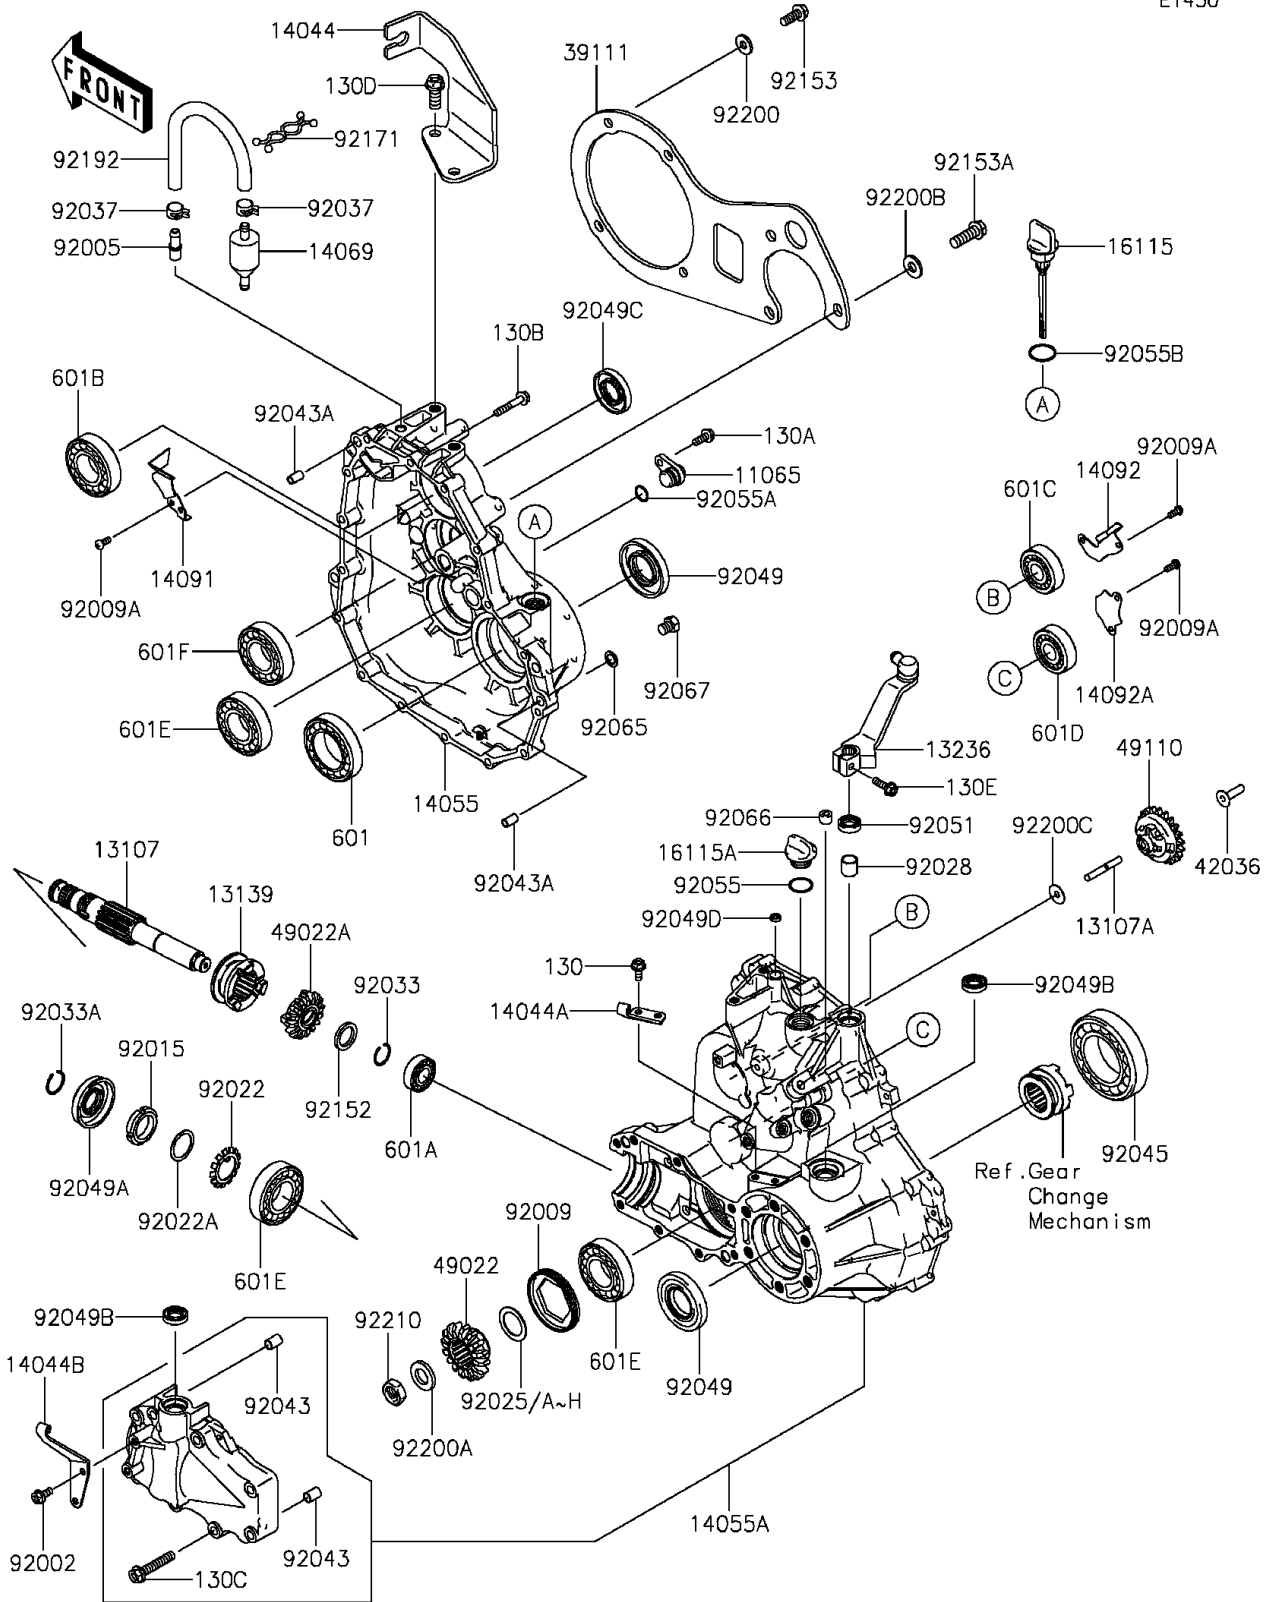

2015 Mule™ 610 4x4 XC PARTS DIAGRAM

Gear Box

E1450

2015 Mule™ 610 4x4 XC PARTS LIST

Gear Box

ITEM NAME	PART NUMBER	QUANTITY
CAP,GEAR CASE,RH (Ref # 11065)	11065-0062	1
SHAFT,OUTPUT,BEVEL GEAR (Ref # 13107)	13107-0043	1
SHAFT (Ref # 13107A)	13107-2235	1
SHIFTER,2WD/4WD (Ref # 13139)	13139-0005	1
LEVER-COMP (Ref # 13236)	13236-0039	1
HOLDER-CABLE,SHIFT CONTROL (Ref # 14044)	14044-0005	1
HOLDER-CABLE,DIFF-LOCK (Ref # 14044A)	14044-0006	1
HOLDER-CABLE,2WD/4WD (Ref # 14044B)	14044-0007	1
CASE-GEAR,RH (Ref # 14055)	14055-0008	1
CASE-GEAR,SET (Ref # 14055A)	14055-5001	1
BREATHER (Ref # 14069)	14069-1051	1
COVER (Ref # 14091)	14091-0394	1
COVER (Ref # 14092)	14092-0052	1
COVER (Ref # 14092A)	14092-0053	1
CAP-OIL FILLER (Ref # 16115)	16115-0015	1
CAP-OIL FILLER (Ref # 16115A)	16115-1053	1
ROD-TIE (Ref # 39111)	39111-0016	1
SLEEVE (Ref # 42036)	42036-2060	1
GEAR-BEVEL,18T (Ref # 49022)	49022-0021	1
GEAR-BEVEL,PINION,16T (Ref # 49022A)	49022-0022	1
GOVERNOR-ASSY (Ref # 49110)	49110-0011	1
BOLT,6X14 (Ref # 92002)	92002-1656	2
FITTING,BREATHER (Ref # 92005)	92005-1127	1
SCREW,64MM (Ref # 92009)	92009-1914	1
SCREW (Ref # 92009A)	92009-2308	6
NUT,25MM (Ref # 92015)	92015-1768	1
WASHER,TOOTHED (Ref # 92022)	92022-1990	1
WASHER,25.3X32X0.5 (Ref # 92022A)	92022-225	1
SHIM,25.3X36X0.15 (Ref # 92025)	92025-1688	AR