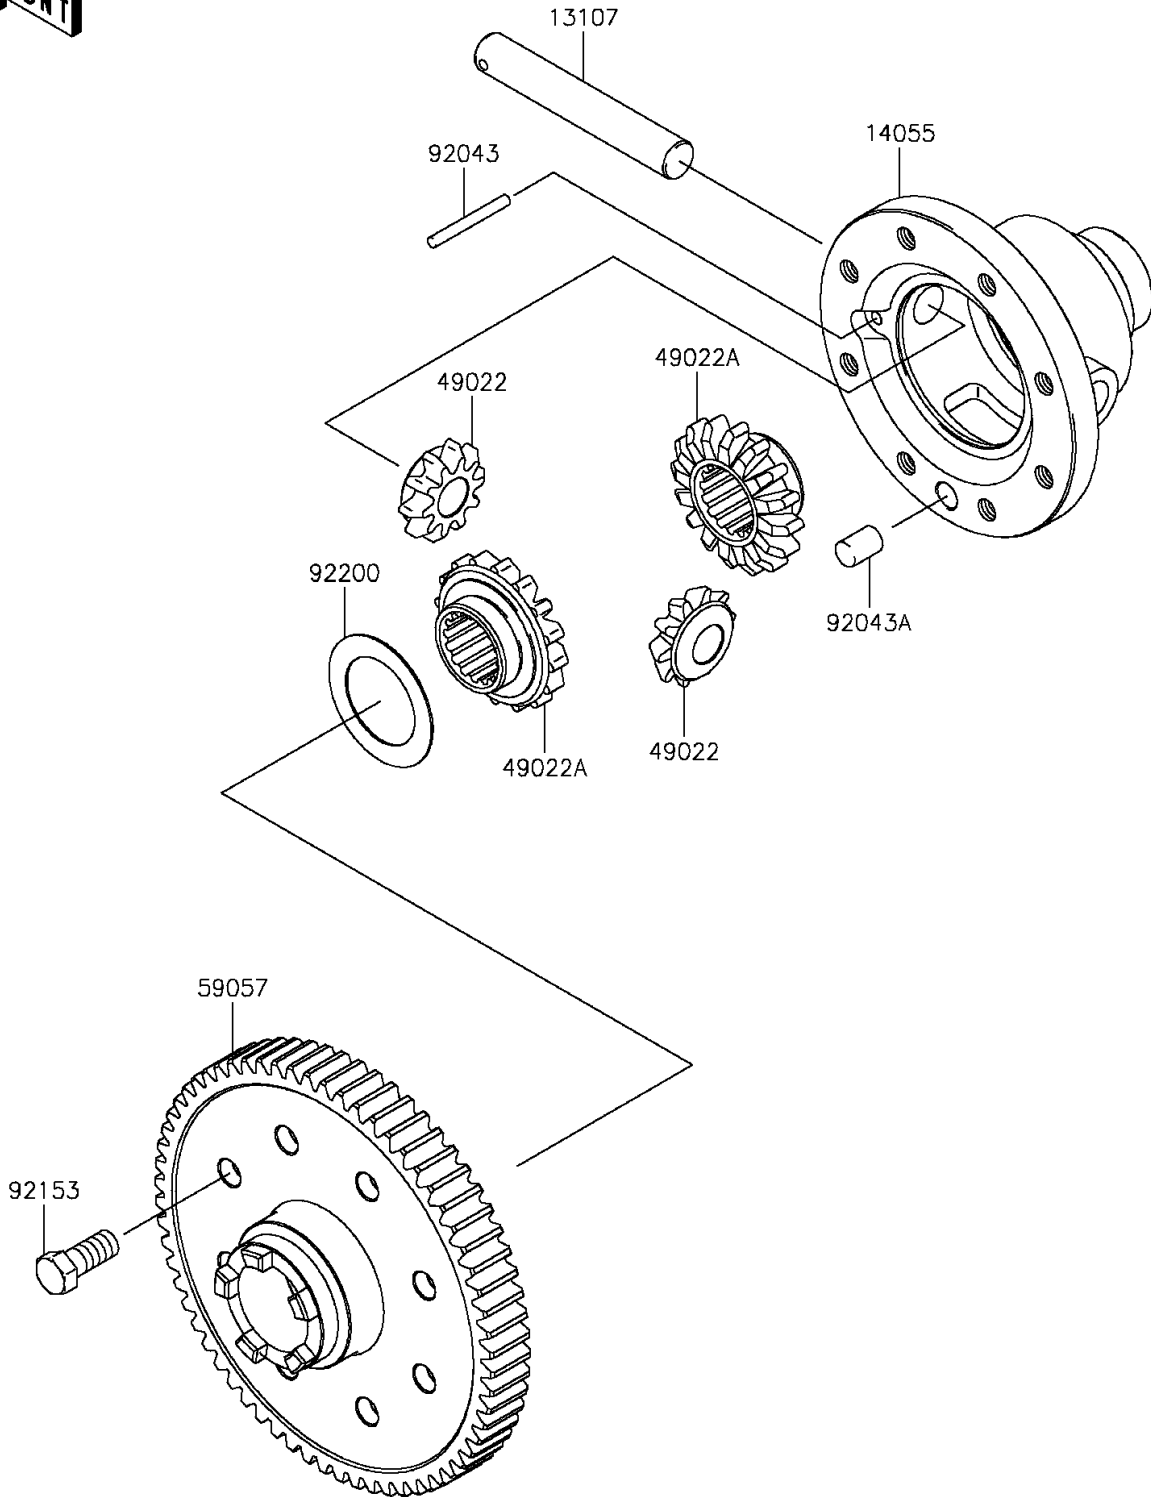

2015 Mule™ 610 4x4 XC PARTS DIAGRAM

Differential

E1451

2015 Mule™ 610 4x4 XC PARTS LIST

Differential

ITEM NAME	PART NUMBER	QUANTITY
SHAFT,DIFF-GEAR CASE (Ref # 13107)	13107-0042	1
CASE-GEAR,DIFF (Ref # 14055)	14055-0016	1
GEAR-BEVEL,10T (Ref # 49022)	49022-0572	2
GEAR-BEVEL,16T (Ref # 49022A)	49022-0573	2
GEAR-HELICAL,64T (Ref # 59057)	59057-0005	1
PIN,4X37.8 (Ref # 92043)	92043-0052	1
PIN,10X14 (Ref # 92043A)	92043-1506	1
BOLT,10X22 (Ref # 92153)	92153-0590	8
WASHER (Ref # 92200)	92200-1077	1