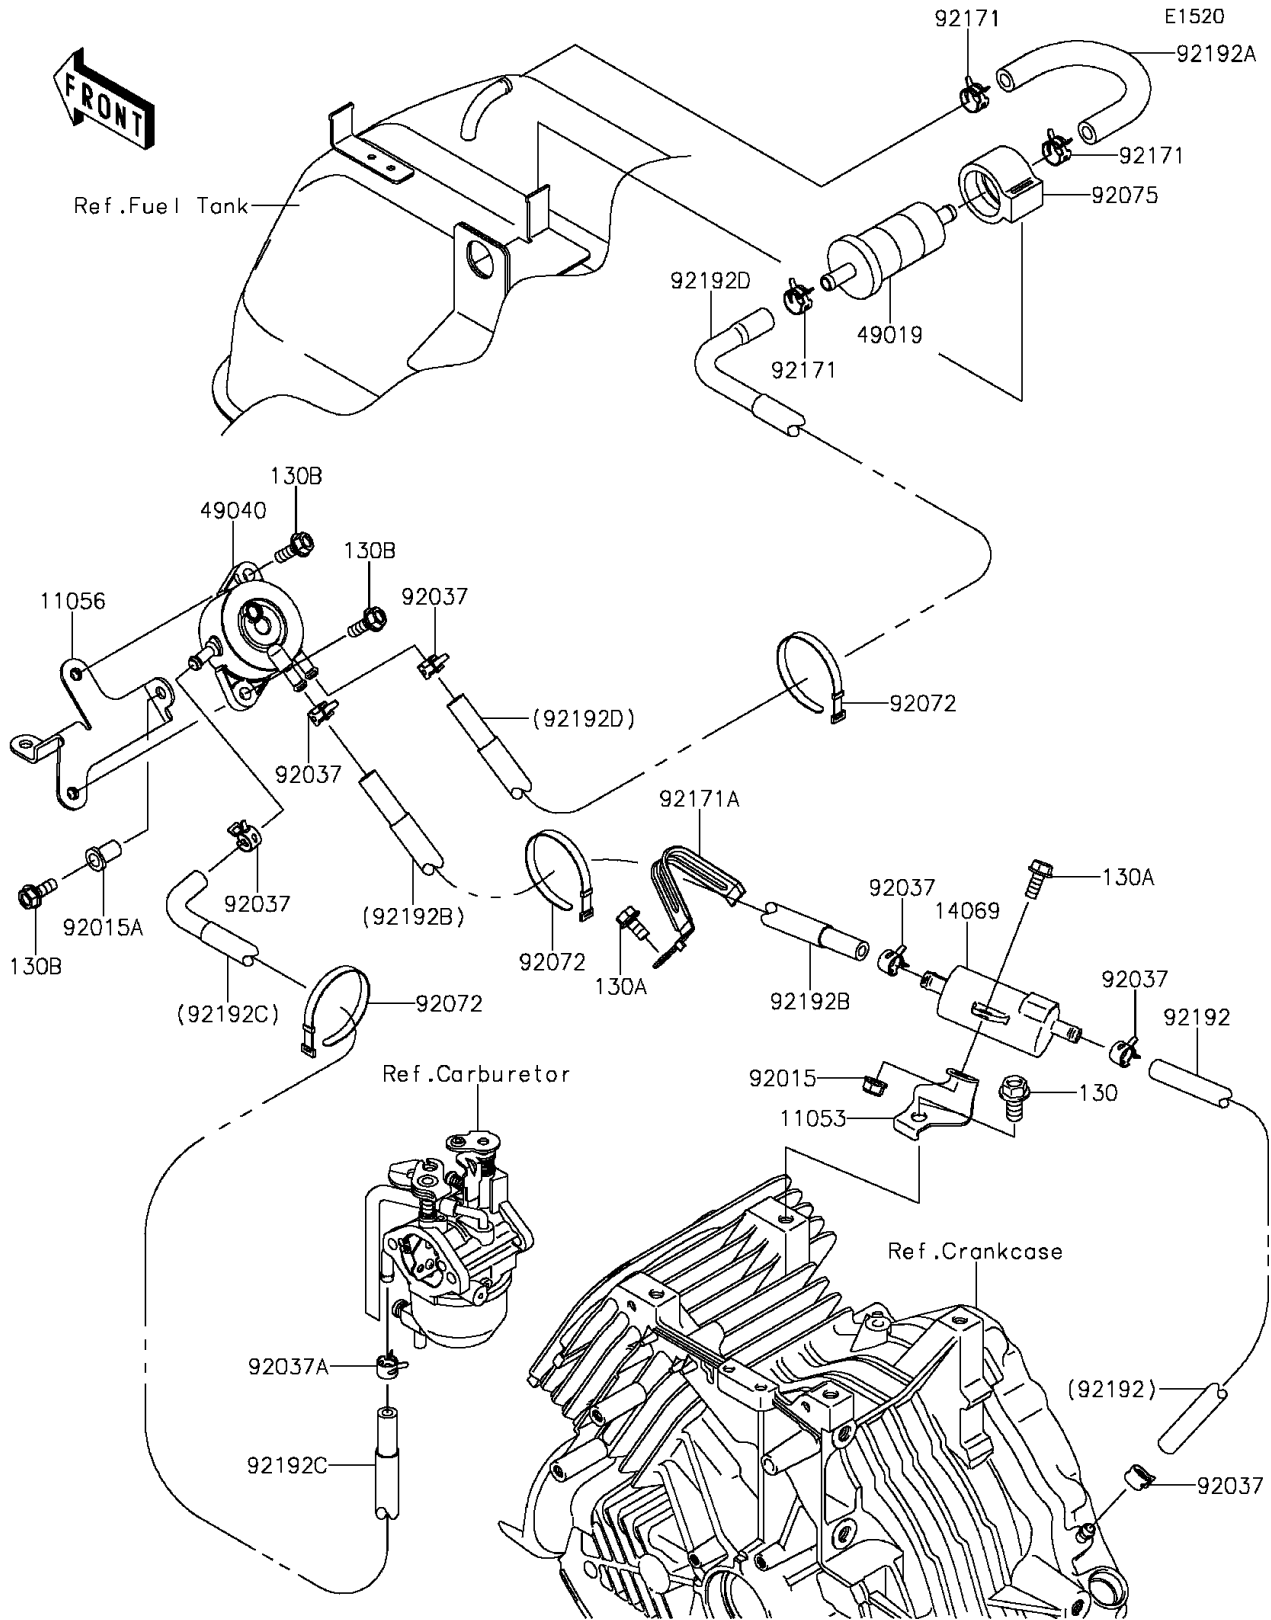

2015 Mule™ 610 4x4 XC PARTS DIAGRAM

Fuel Pump(DFF)

2015 Mule™ 610 4x4 XC PARTS LIST

Fuel Pump(DFP)

ITEM NAME	PART NUMBER	QUANTITY
BRACKET,BREATHER (Ref # 11053)	11053-1711	1
BRACKET,PUMP-FUEL (Ref # 11056)	11056-4297	1
BREATHER (Ref # 14069)	14069-0003	1
FILTER-FUEL (Ref # 49019)	49019-1055	1
PUMP-FUEL (Ref # 49040)	49040-7001	1
NUT,LOCK,FLANGED,6MM (Ref # 92015)	92015-1339	1
NUT,POP,6MM (Ref # 92015A)	92015-1759	1
CLAMP,TUBE (Ref # 92037)	92037-1505	6
CLAMP (Ref # 92037A)	92037-2113	1
BAND,L=186 (Ref # 92072)	92072-056	3
DAMPER,FUEL FILTER (Ref # 92075)	92075-1853	1
CLAMP (Ref # 92171)	92171-0515	3
CLAMP (Ref # 92171A)	92171-0842	1
TUBE,5.8X10.8X270 (Ref # 92192)	92192-0204	1
TUBE,7.5X12.5X200 (Ref # 92192A)	92192-0243	1
TUBE,5.8X10.8X370 (Ref # 92192B)	92192-0825	1
TUBE,CARB.-PUMP FUEL (Ref # 92192C)	92192-0826	1
TUBE (Ref # 92192D)	92192-0827	1
BOLT-FLANGED,8X16 (Ref # 130)	130AA0816	1
BOLT-FLANGED,6X14 (Ref # 130A)	130BA0614	2
BOLT-FLANGED,6X16 (Ref # 130B)	130BA0616	3